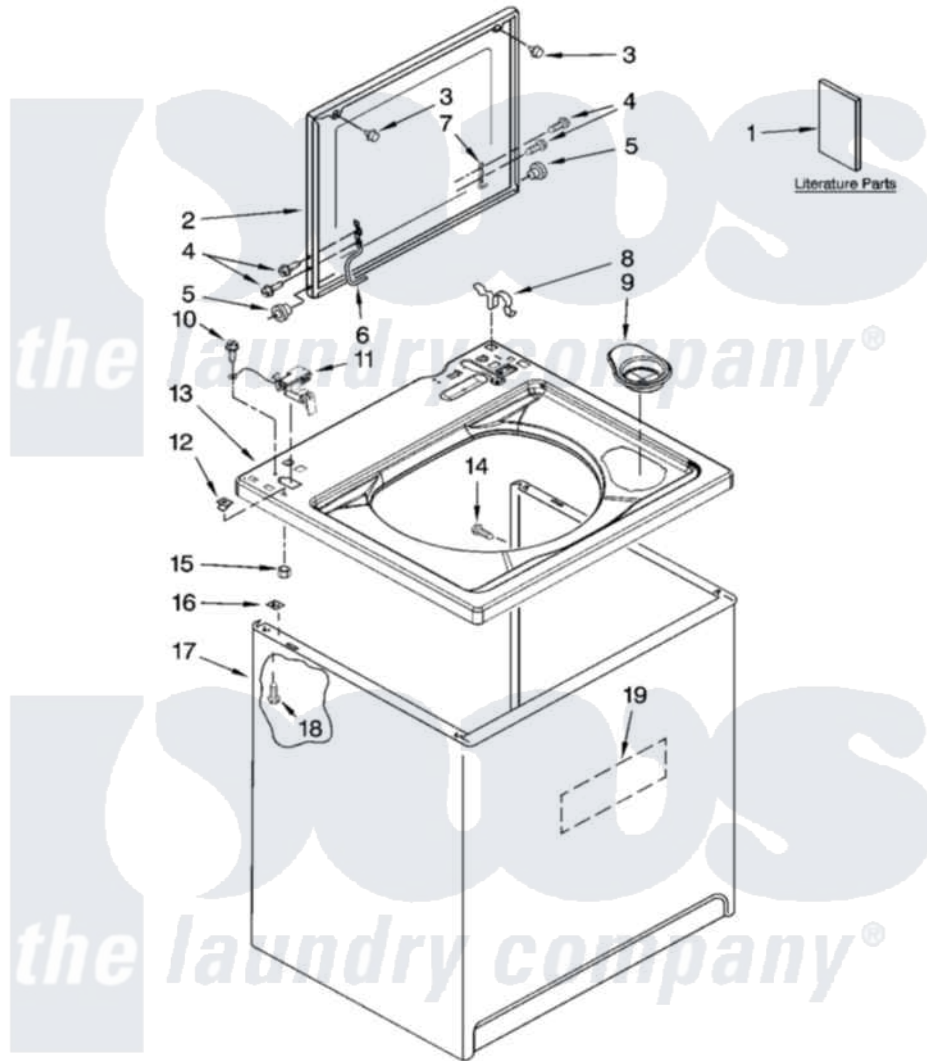

Maytag 7MNTH8000TQ0 01 - TOP AND CABINET PARTS

Amana

TOP AND CABINET PARTS

For Model: 7MNTH8000TQ0
(White)

AUTOMATIC
WASHER

7-07 Litho in U.S.A. (drd)

1

Part No. W10153363 Rev. A

Maytag [Residential Maytag 7MNTH8000TQ0 Washer Parts](#) Parts Diagram 01 - TOP AND CABINET PARTS

[Click on the part number to view part](#)

Item	Original Part Number	Replaced By	Status	Part Description
1	W10131555		Not Available	Installation Instructions
"	W10131556		Not Available	Feature Sheet
"	W10131554		Not Available	Use & Care Guide
"	W10131561		Not Available	Energy Guide (Mexico)
"	W10038030		Not Available	Wiring Diagram
2	W10096877	W10193861		Lid
3	9724509			Bumper, Lid
4	W10119828			Screw, Lid Hinge Mounting
5	8319539			Bearing, Lid Hinge
6	8559336	W10225136		Hinge 7 Pad Assembly
7	91770			Hinge, Lid
8	62780			Clip, Top And Cabinet And Rear Panel
9	8566266			Dispenser, Bleach
10	3351614			Screw, Gearcase Cover Mounting
11	8318084			Switch, Lid

12	357213		Nut, Push-In
13	8543451	8543447	Top
14	3357011	308685	Side Trim)
15	8533959	680762	Nut
16	62750		Spacer, Cabinet To Top (4)
17	63424		Cabinet
18	3390631		Screw, 10-16 X 3/8
19	3976348		Absorber, Sound