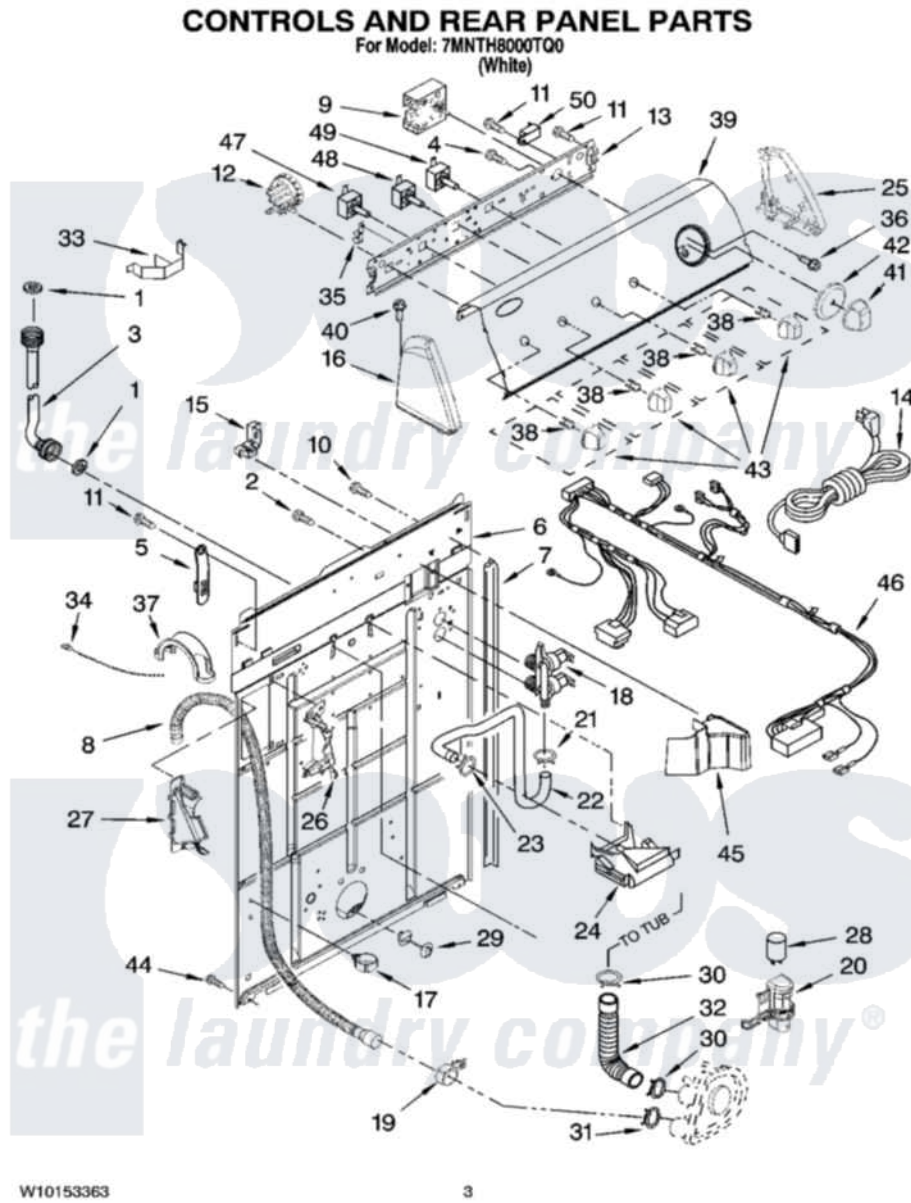

# Maytag 7MNTH8000TQ0 02 - CONTROLS AND REAR PANEL PARTS

Maytag Residential Maytag 7MNTH8000TQ0 Washer Parts Parts Diagram 02 - CONTROLS AND REAR PANEL PARTS  
Click on the part number to view part

Item	Original Part Number	Replaced By	Status	Part Description
1	3976300	<a href="#">16123</a>		Washer Inlet-Hose Miscellaneous Parts Must be Ordered Separately.
2	<a href="#">9740848</a>			Screw, Mixing Valve Mounting
3	8571377	<a href="#">89503</a>		Hose-Inlet
"	8571378	<a href="#">89503</a>		Hose-Inlet
4	<a href="#">3400073</a>			Screw, Ground
5	<a href="#">8568314</a>			Strap, Console
6	<a href="#">8318015</a>			Panel, Rear
7	<a href="#">62747</a>			Pad, Rear Panel
8	W10122138	<a href="#">W10096921</a>		Drain Hose Assembly
9	<a href="#">3951702</a>			Timer, Control
10	<a href="#">3351614</a>			Screw, Gearcase Cover Mounting
11	<a href="#">90767</a>			Screw, 8A X 3/8 HeX Washer Head Tapping
12	8577842	<a href="#">W10339250</a>		Switch-WL
13	<a href="#">3948608</a>			Bracket, Control