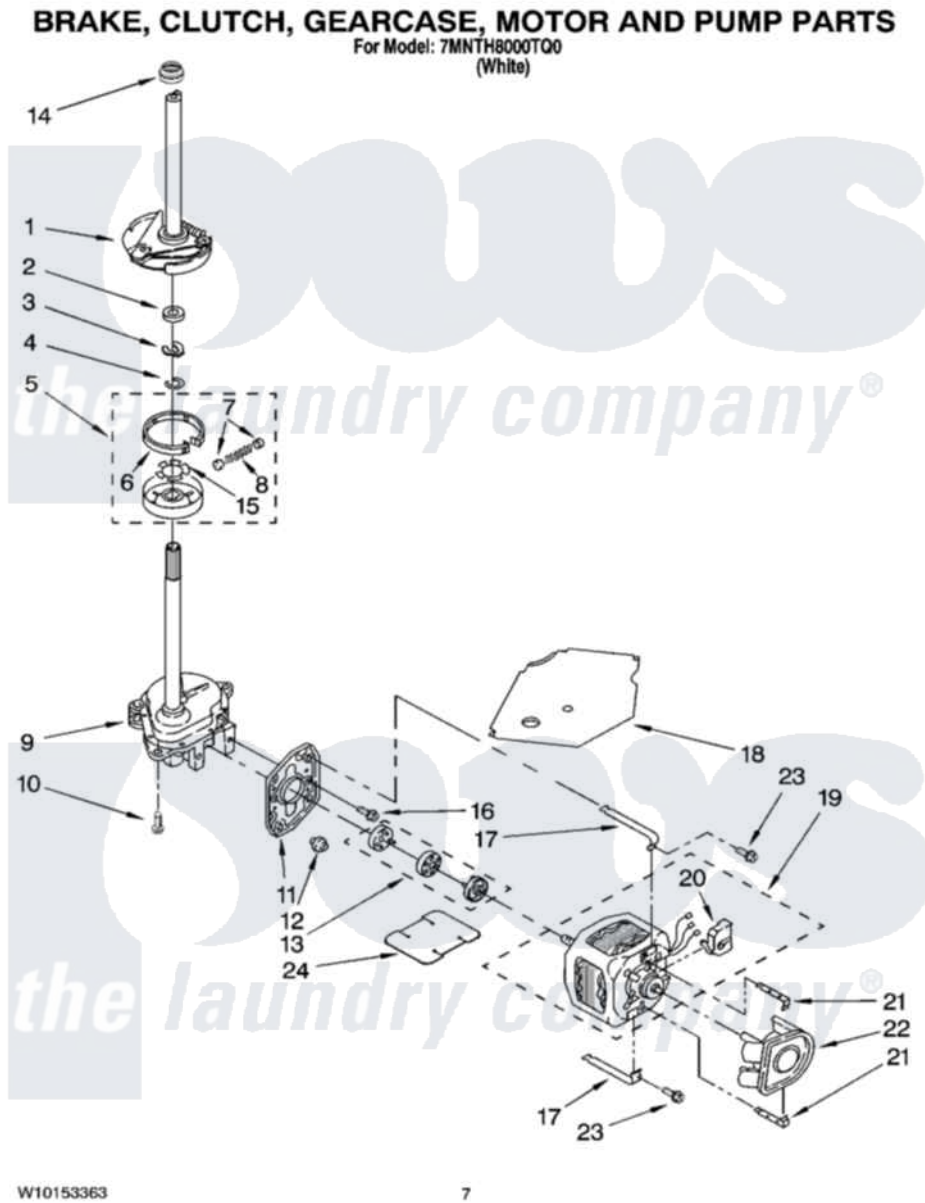

# Maytag 7MNTH8000TQ0 04 - BRAKE, CLUTCH, GEARCASE, MOTOR AND PUMP PARTS

Maytag [Residential Maytag 7MNTH8000TQ0 Washer Parts](#) Parts Diagram 04 - BRAKE, CLUTCH, GEARCASE, MOTOR AND PUMP PARTS

[Click on the part number to view part](#)

Item	Original Part Number	Replaced By	Status	Part Description
1	388952	<a href="#">285792</a>		Basketdrive
2	<a href="#">63292</a>			Washer, Spin Tube Thrust
3	62697	<a href="#">W10080230</a>		Ring, Spin Tube Support
4	63283	<a href="#">285353</a>		Ring
5	3951311	<a href="#">285785</a>		Clutch
6	3951308	<a href="#">285790</a>		Lining
7	<a href="#">62646</a>			Cap, Clutch Spring
8	<a href="#">3946792</a>			Spring And Damper Assembly
9	8532118	<a href="#">3360629</a>		Gearcase
10	3357334	<a href="#">3400516</a>		Screw Anti-Rattle
11	<a href="#">62611</a>			Plate, Motor Mount To Gearcase
12	<a href="#">62691</a>			Grommet, Motor
13	3364003	<a href="#">285753A</a>		Coupling
14	<a href="#">8577374</a>			Seal, Centerpost

15	<a href="#">939962</a>		Rivet
16	<a href="#">3400516</a>		Screw Anti-Rattle
17	3349637	<a href="#">W10086010</a>	Retainer, Motor
18	<a href="#">3362089</a>		Shield, Tub To Motor
19	8528157	<a href="#">661600</a>	Motor, Main Drive
20	<a href="#">3952056</a>		Switch, Main Drive Motor
21	<a href="#">8546127</a>		Retainer, Pump
22	<a href="#">3363394</a>		Pump
23	3387485	<a href="#">273556</a>	Screw, 10-16 X 5/8
24	<a href="#">8316060</a>		Shield, Tub To Motor