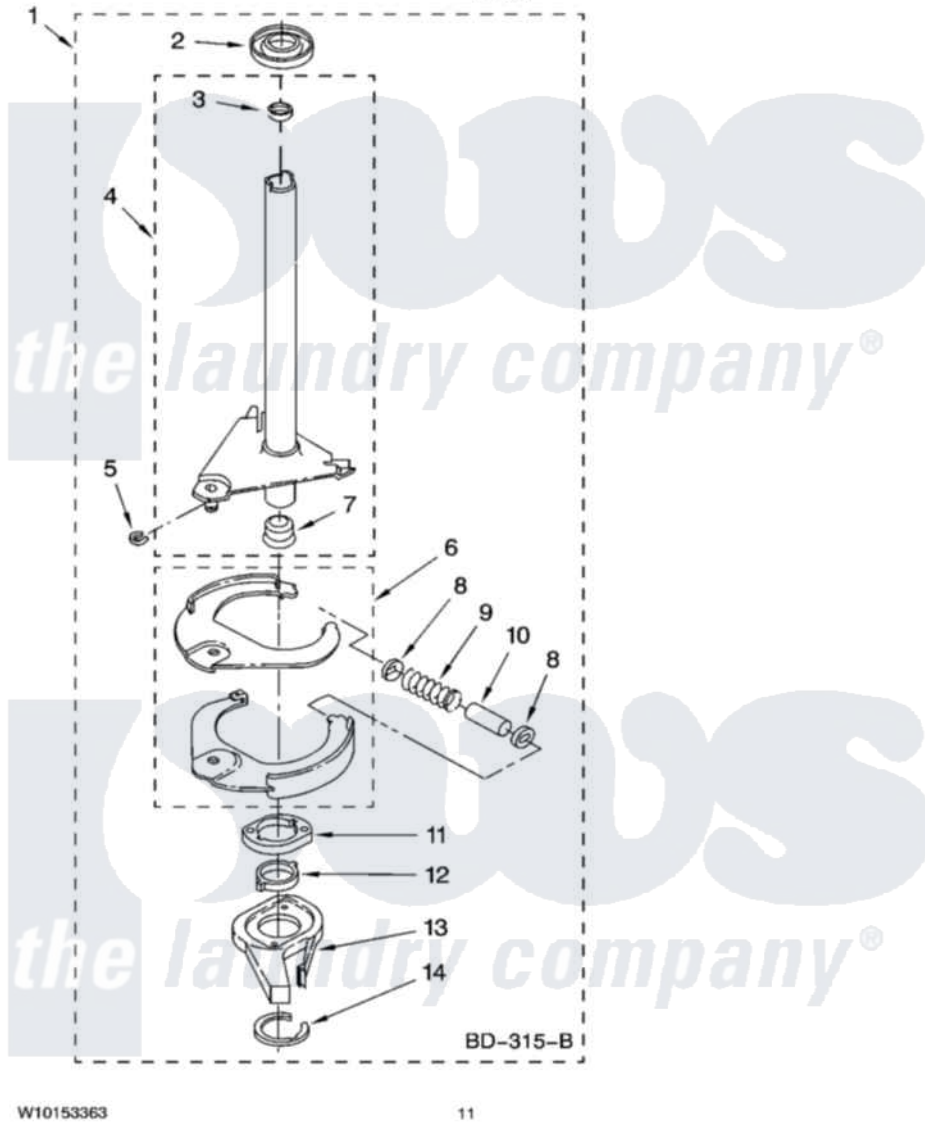

Maytag 7MNTH8000TQ0 07 - BRAKE AND DRIVE TUBE PARTS

BRAKE AND DRIVE TUBE PARTS

For Model: 7MNTH8000TQ0
(White)

W10153363

11

Maytag [Residential Maytag 7MNTH8000TQ0 Washer Parts](#) Parts Diagram 07 - BRAKE AND DRIVE TUBE PARTS

Click on the part number to view part

Item	Original Part Number	Replaced By	Status	Part Description
1	388952	285792		Basketdrive
2	62658			Ring, Thrust
3	356427			Seal, Spin Pinion
4	64027	64208		Tube-Spin
5	64035	W10083190		Ring, Retaining
6	64232	285438		Shoe-Brake
7	62703	8546462		"T" Bearing, Spin Tube
8	3353956	285658		Sleeve
9	387806		Not Available	Spring, Brake
10	3355360	285658		Sleeve
11	661516	8546461		Cam, Brake Release
12	63022			Sleeve, Cam
13	64194	285790		Lining
14	90368	W10083200		Ring, Retaining
NI			Not Available	
"	285208			Lubricant