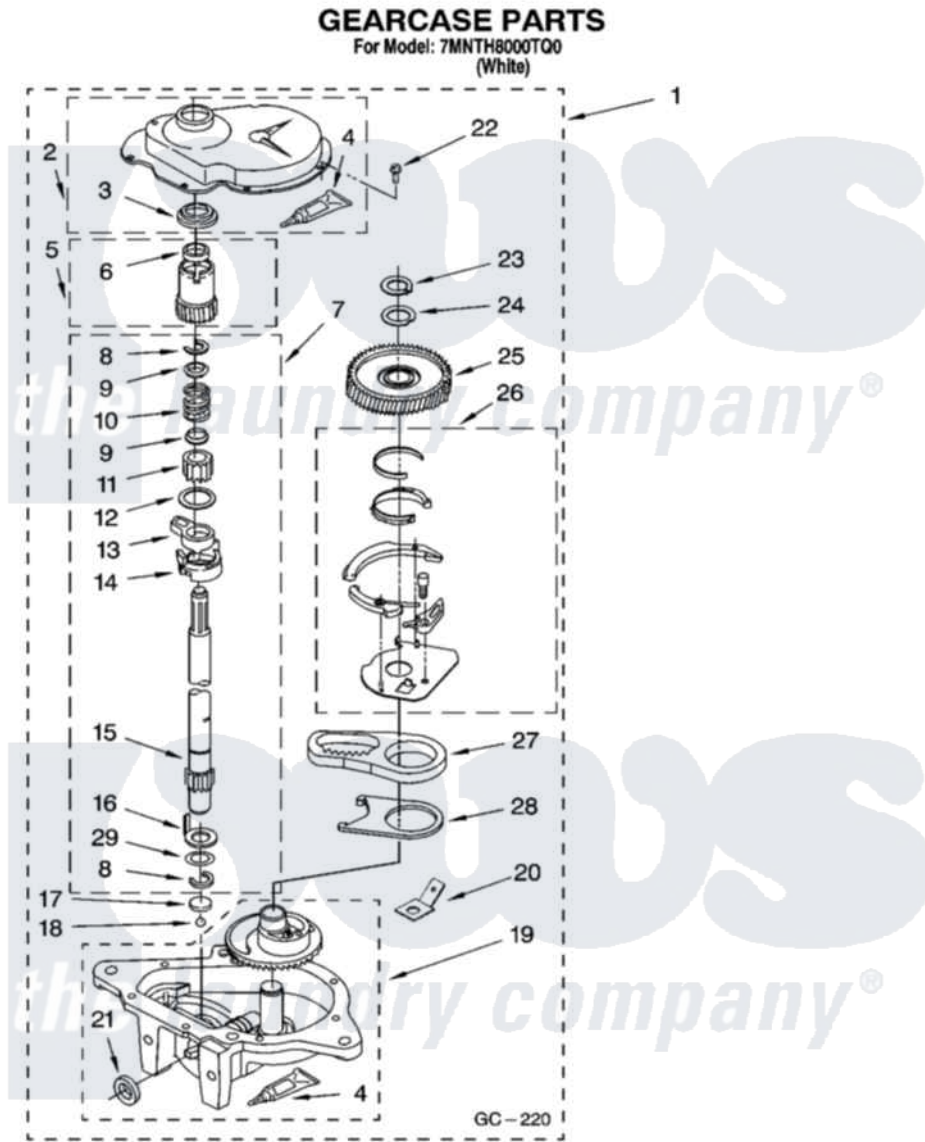

Maytag 7MNTH8000TQ0 08 - GEARCASE PARTS, OPTIONAL PARTS (NOT INCLUDED)

12

W10153363

Maytag Residential Maytag 7MNTH8000TQ0 Washer Parts Parts Diagram 08 - GEARCASE PARTS, OPTIONAL PARTS (NOT INCLUDED)

Click on the part number to view part

Item	Original Part Number	Replaced By	Status	Part Description
1	8532118	3360629		Gearcase
2	285202			Cover, Gearcase
3	3349985			Seal, Gearcase Cover
4	285195			Sealer Sealer, Gasket
5	63320	285362		Gear and Pinion
6	356427			Seal, Spin Pinion
7	389387			Shaft, Agitator
8	90369		Not Available	Ring, Retaining (2)
9	62677			Retainer, Spring
10	62676			Spring, Agitator
11	63273	285509		Shaft, Agitator
12	62619			Washer, Agitator Gear
13	62580	285206		Cam-Agitator
14	62581	285206		Cam-Agitator
15	285509			Shaft, Agitator

16	62618		Washer, Cam Thrust
17	16018	285205	Bearing
18	85529	285205	Bearing
19	389230	285515	Gearcase
20	3949116	Not Available	BLOCK TAB, TERMINAL
21	285352		Seal Kit, Thrust Plug
22	3351614		Screw, Gearcase Cover Mounting
23	3362552	285765	Ring-Retrn
24	285735	285766	Washer Kit, Thrust
25	62570	285362	Gear and Pinon
26	388253	999516	Shelf-Glas
27	3349296	8546456	Rack, Connecting
28	62621		Actuator, Shift
29	388815		Washer, Intermediate 1 3976263 Miscellaneous Parts Bag 2 3976300 Washer, Inlet Hose 3 3366913 Clamp, Hose
NI	72017		Paint, Touch-Up
"	350938		Paint, Pressurized Spray B
"	350930		Paint, Pressurized Spray B
"	799344		Paint, Touch-Up)
"		Not Available	
"	350572		Oil
"		Not Available	
"	285208		Lubricant
"	W10340308		Control-Elec
"	285195		Sealer Sealer, Gasket
"		Not Available	
"	63580		Dispenser, Fabric Softener
"	367031		Water System Parts
"	280129	280129A	Break-Sphn
"	280130	280130A	Adapter
"	280131	40922	Hose