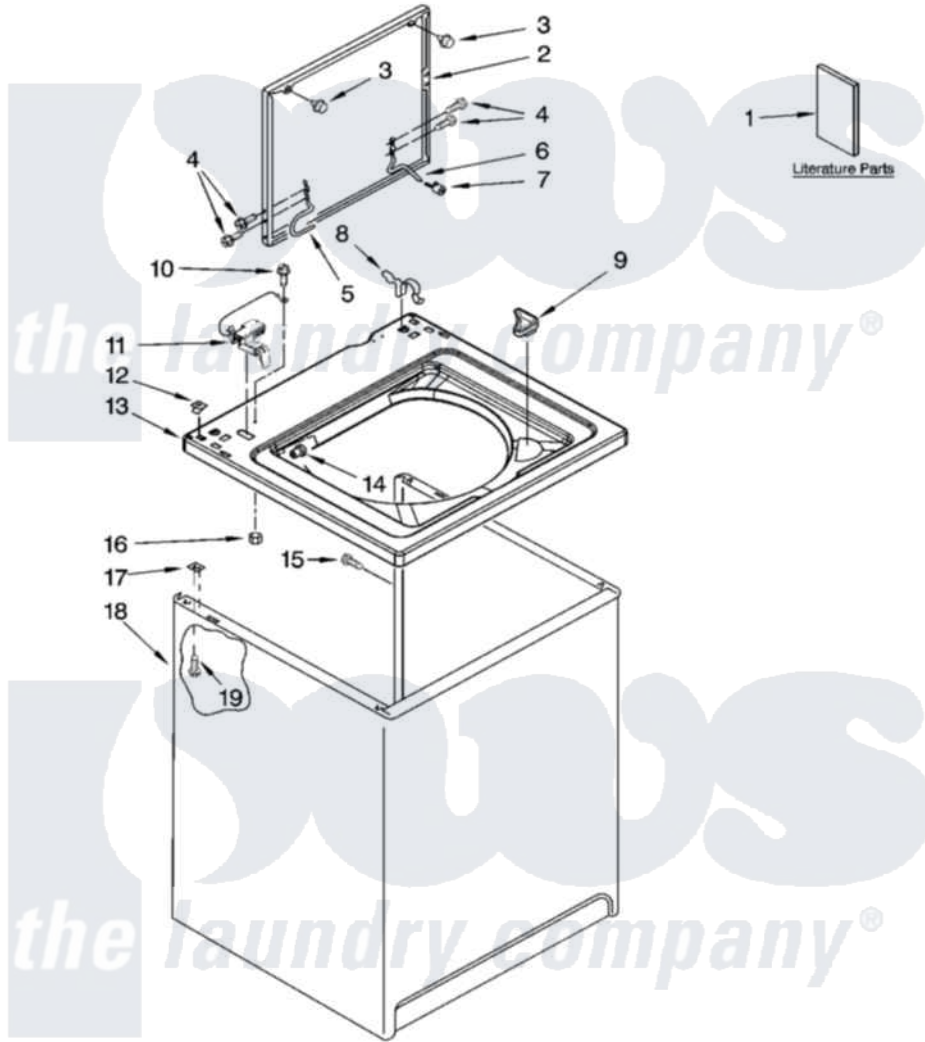

Maytag 7MNTM5000TT0 01 - TOP AND CABINET PARTS

Amana

TOP AND CABINET PARTS

For Models: 7MNTM5000TQ0, 7MNTM5000TT0
(White) (Biscuit)

AUTOMATIC
WASHER

7-07 Litho in U.S.A. (drd)

1

Part No. W10153365 Rev. A

Maytag [Residential Maytag 7MNTM5000TT0 Washer Parts](#) Parts Diagram 01 - TOP AND CABINET PARTS
Click on the part number to view part

Item	Original Part Number	Replaced By	Status	Part Description
1	W10131555		Not Available	Installation Instructions
"	W10131556		Not Available	Feature Sheet
"	W10131554		Not Available	Use & Care Guide
"	W10131560		Not Available	Energy Guide (Mexico)
"	8542738		Not Available	Wiring Diagram
2	W10096878	W10096883		Lid
"	W10096879	W10096884		Lid
3	9724509			Bumper, Lid
4	W10119872	W10119828		Screw, Lid Hinge Mounting
5	8318088			Hinge, Lid
6	54583			Hinge, Lid
7	19119			Bumper, Lid Hinge
8	62780			Clip, Top And Cabinet And Rear Panel
9	3362952			Dispenser, Bleach
10	3351614			Screw, Gearcase Cover Mounting

11	8318084		Switch, Lid
12	357213		Nut, Push-In
13	8318064		Top
"	8318066		Top
14	21258		Bearing, Lid Hinge
15	3357011	308685	Side Trim)
16	8533959	680762	Nut
17	62750		Spacer, Cabinet To Top (4)
18	63424		Cabinet
"	3954357		Cabinet
19	3390631		Screw, 10-16 X 3/8