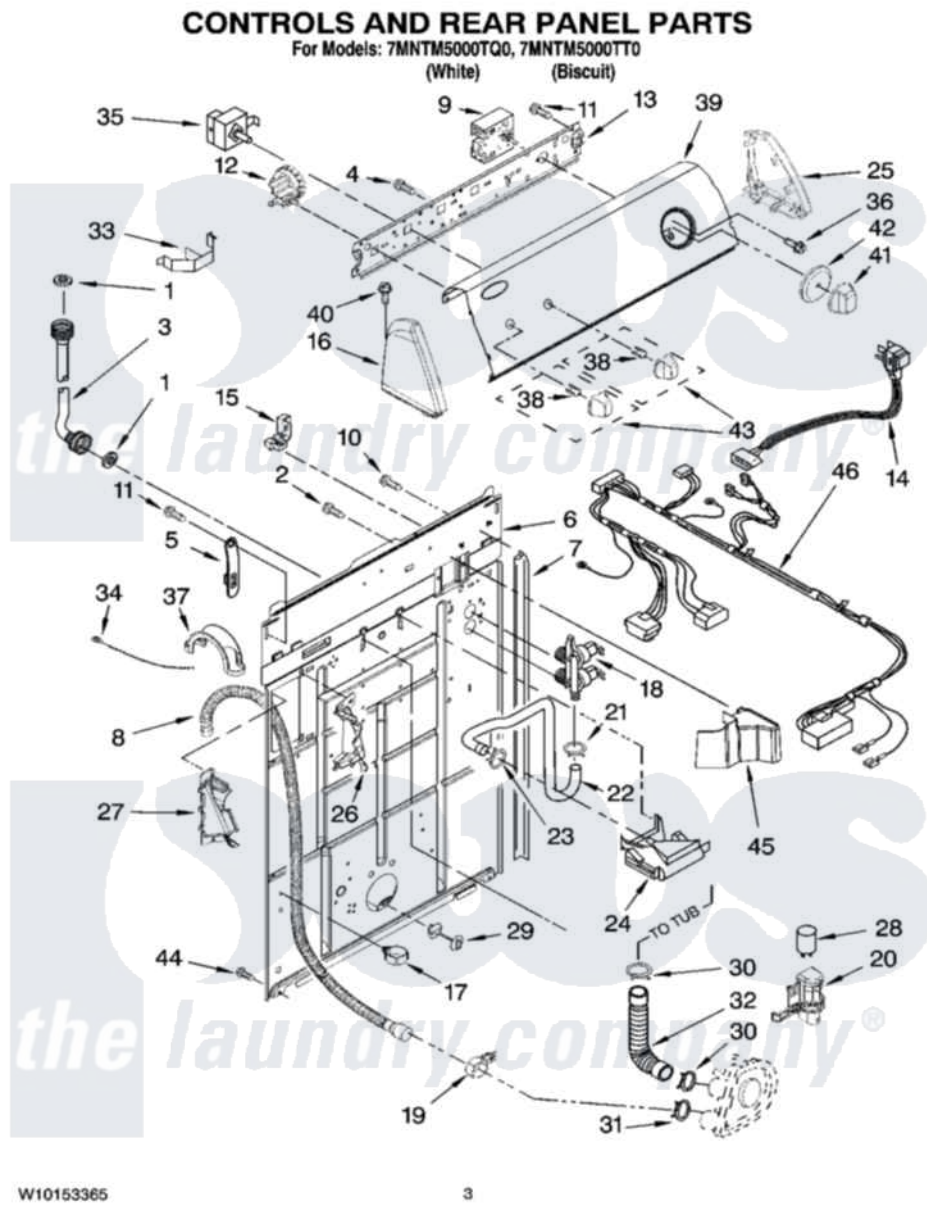

Maytag 7MNTM5000TT0 02 - CONTROLS AND REAR PANEL PARTS

Maytag Residential Maytag 7MNTM5000TT0 Washer Parts Parts Diagram 02 - CONTROLS AND REAR PANEL PARTS
Click on the part number to view part

Item	Original Part Number	Replaced By	Status	Part Description
1	3976300	16123		Washer Inlet-Hose Miscellaneous Parts Must be Ordered Separately.
2	9740848			Screw, Mixing Valve Mounting
3	8571377	89503		Hose-Inlet
"	8571378	89503		Hose-Inlet
4	3400073			Screw, Ground
5	8568314			Strap, Console
6	8318015			Panel, Rear
7	62747			Pad, Rear Panel
8	W10122138	W10096921		Drain Hose Assembly
9	3953146			Timer, Control
10	3351614			Screw, Gearcase Cover Mounting
11	90767			Screw, 8A X 3/8 HeX Washer Head Tapping
12	8577845	W10339334		Switch-WL
13	3948608			Bracket, Control

14	W10115689		Cord, Power
15	3952821	285777	Relief-Str
16	8271369	279962	Endcap
"	8314852		Cap, End
17	8541667		Clamp, Hose
18	3952164	285805	Valve-Inlet
19	8541668		Clamp, Hose
20	8318046		Clip, Capacitor
21	301958	596669	Clamp, Manifold
22	8541607	3357328	Hose, Vacuum Break
23	370450	596669	Clamp, Manifold
24	387606	3360977	Break-Vac
25	8271363	279962	Endcap
"	8314851		Cap, End
26	8541669		Bucket, Drain Hose
27	8541658		Bucket, Drain Hose
28	8572717		Capacitor, Motor Start
29	8519200		Support, Rear Panel
30	3363366	616099	Clamp
31	8317496	285655	Clamp, Hose
32	3951449	285871	Hose
33	8055003		Clip, Harness And Pressure Switch
34	3347868	W10339879	Tie, Cable
35	661612	W10168256	Switch, Water Temperature
36	3400818		Screw, Timer Mounting
37	8577378		U-Bend, Drain Hose
38	8536939		Clip, Knob
39	W10115425		Panel, Console
"	W10115426		Panel, Console
40	388326		Screw, 8-18 X 1.25
41	W10110045		Knob, Timer
"	W10112605		Knob, Timer
42	W10110046		Dial, Timer
"	W10112606		Dial, Timer
43	W10110047		Knob, Control
"	W10112607		Knob, Control
44	62863	3390631	Screw, 10-16 X 3/8
45	8314879		Shield, Inlet Valve
46	W10151491		Wiring Harness