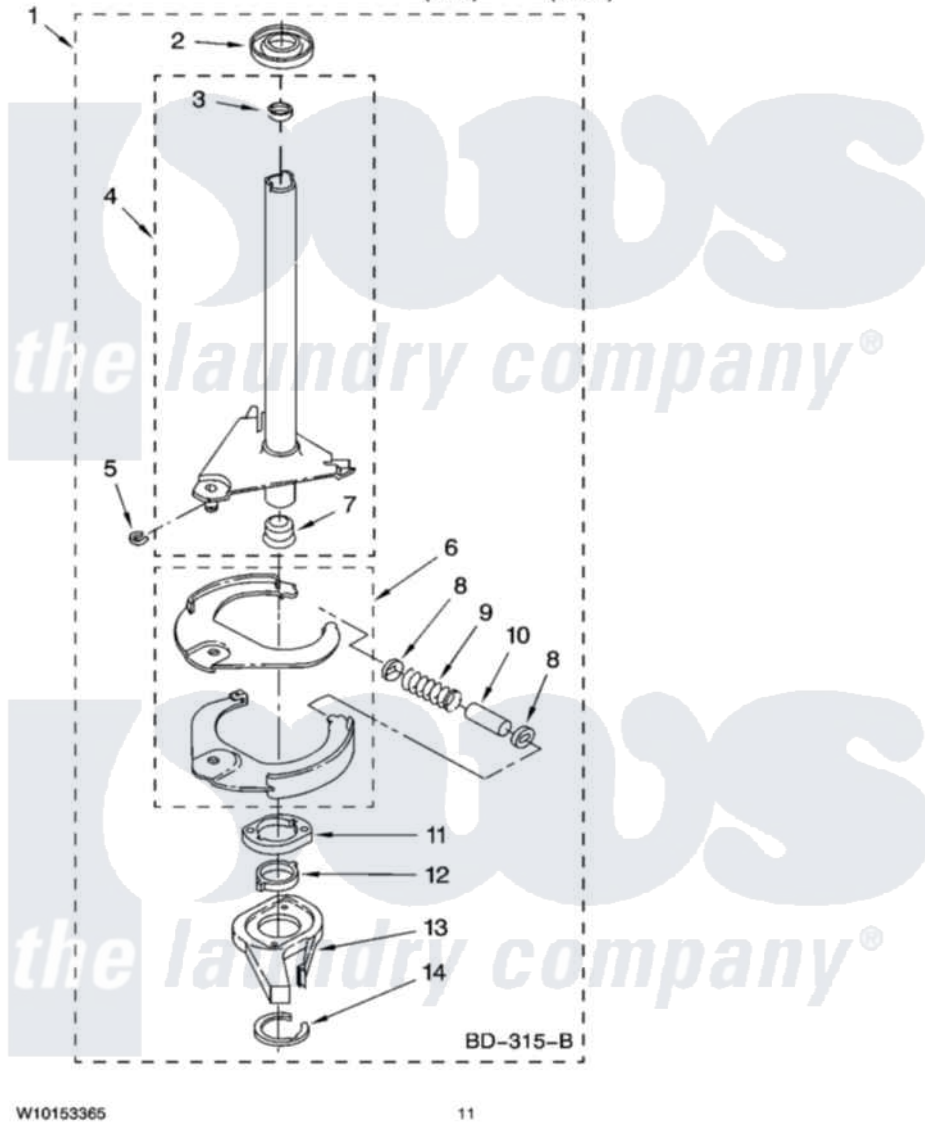

# Maytag 7MNTM5000TT0 07 - BRAKE AND DRIVE TUBE PARTS

## BRAKE AND DRIVE TUBE PARTS

For Models: 7MNTM5000TQ0, 7MNTM5000TT0  
(White) (Biscuit)

W10153365

11

Maytag [Residential Maytag 7MNTM5000TT0 Washer Parts](#) Parts Diagram 07 - BRAKE AND DRIVE TUBE PARTS

Click on the part number to view part

Item	Original Part Number	Replaced By	Status	Part Description
1	388952	<a href="#">285792</a>		Basketdrive
2	<a href="#">62658</a>			Ring, Thrust
3	<a href="#">356427</a>			Seal, Spin Pinion
4	64027	<a href="#">64208</a>		Tube-Spin
5	64035	<a href="#">W10083190</a>		Ring, Retaining
6	64232	<a href="#">285438</a>		Shoe-Brake
7	62703	<a href="#">8546462</a>		"T" Bearing, Spin Tube
8	3353956	<a href="#">285658</a>		Sleeve
9	387806		Not Available	Spring, Brake
10	3355360	<a href="#">285658</a>		Sleeve
11	661516	<a href="#">8546461</a>		Cam, Brake Release
12	<a href="#">63022</a>			Sleeve, Cam
13	64194	<a href="#">285790</a>		Lining
14	90368	<a href="#">W10083200</a>		Ring, Retaining
NI			Not Available	
"	<a href="#">285208</a>			Lubricant