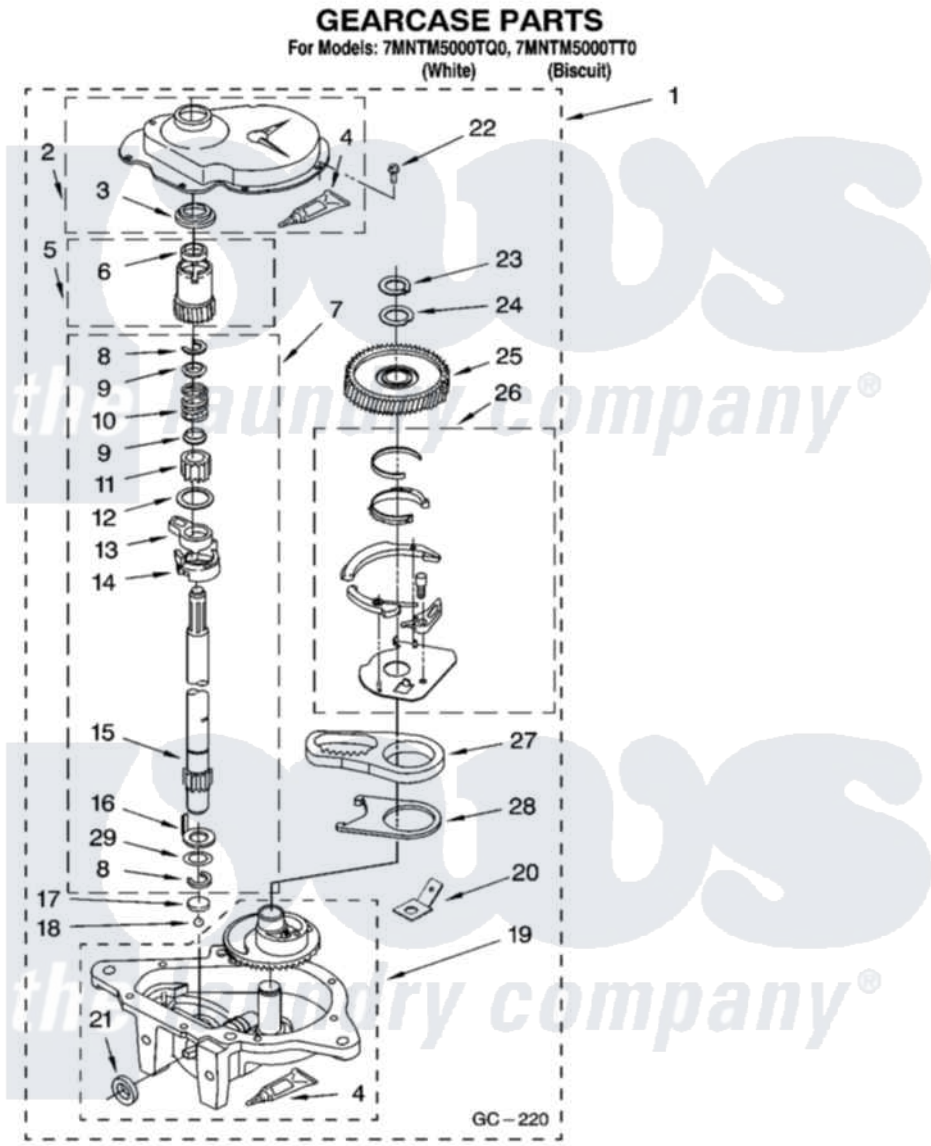

Maytag 7MNTM5000TT0 08 - GEARCASE PARTS, OPTIONAL PARTS (NOT INCLUDED)

Maytag Residential Maytag 7MNTM5000TT0 Washer Parts Parts Diagram 08 - GEARCASE PARTS, OPTIONAL PARTS (NOT INCLUDED)

Click on the part number to view part

Item	Original Part Number	Replaced By	Status	Part Description
1	8532118	3360629		Gearcase
2	285202			Cover, Gearcase
3	3349985			Seal, Gearcase Cover
4	285195			Sealer Sealer, Gasket
5	63320	285362		Gear and Pinion
6	356427			Seal, Spin Pinion
7	389387			Shaft, Agitator
8	90369		Not Available	Ring, Retaining (2)
9	62677			Retainer, Spring
10	62676			Spring, Agitator
11	63273	285509		Shaft, Agitator
12	62619			Washer, Agitator Gear
13	62580	285206		Cam-Agitator
14	62581	285206		Cam-Agitator
15	285509			Shaft, Agitator

16	62618		Washer, Cam Thrust
17	16018	285205	Bearing
18	85529	285205	Bearing
19	389230	285515	Gearcase
20	3949116	Not Available	BLOCK TAB, TERMINAL
21	285352		Seal Kit, Thrust Plug
22	3351614		Screw, Gearcase Cover Mounting
23	3362552	285765	Ring-Retrn
24	285735	285766	Washer Kit, Thrust
25	62570	285362	Gear and Pinon
26	388253	999516	Shelf-Glas
27	3349296	8546456	Rack, Connecting
28	62621		Actuator, Shift
29	388815		Washer, Intermediate 1 3976263 Miscellaneous Parts Bag 2 3976300 Washer, Inlet Hose 3 3366913 Clamp, Hose
NI	72017		Paint, Touch-Up
"	4392899		Paint, Touch-Up
"	350938		Paint, Pressurized Spray B
"	350930		Paint, Pressurized Spray B
"	4392901		Paint, Pressurized Spray
"	799344		Paint, Touch-Up)
"	4392900		Paint, Bulk)
"		Not Available	
"	350572		Oil
"		Not Available	
"	285208		Lubricant
"	W10340308		Control-Elec
"	285195		Sealer Sealer, Gasket
"		Not Available	
"	63580		Dispenser, Fabric Softener
"	367031		Water System Parts
"	280129	280129A	Break-Sphn
"	280130	280130A	Adapter
"	280131	40922	Hose