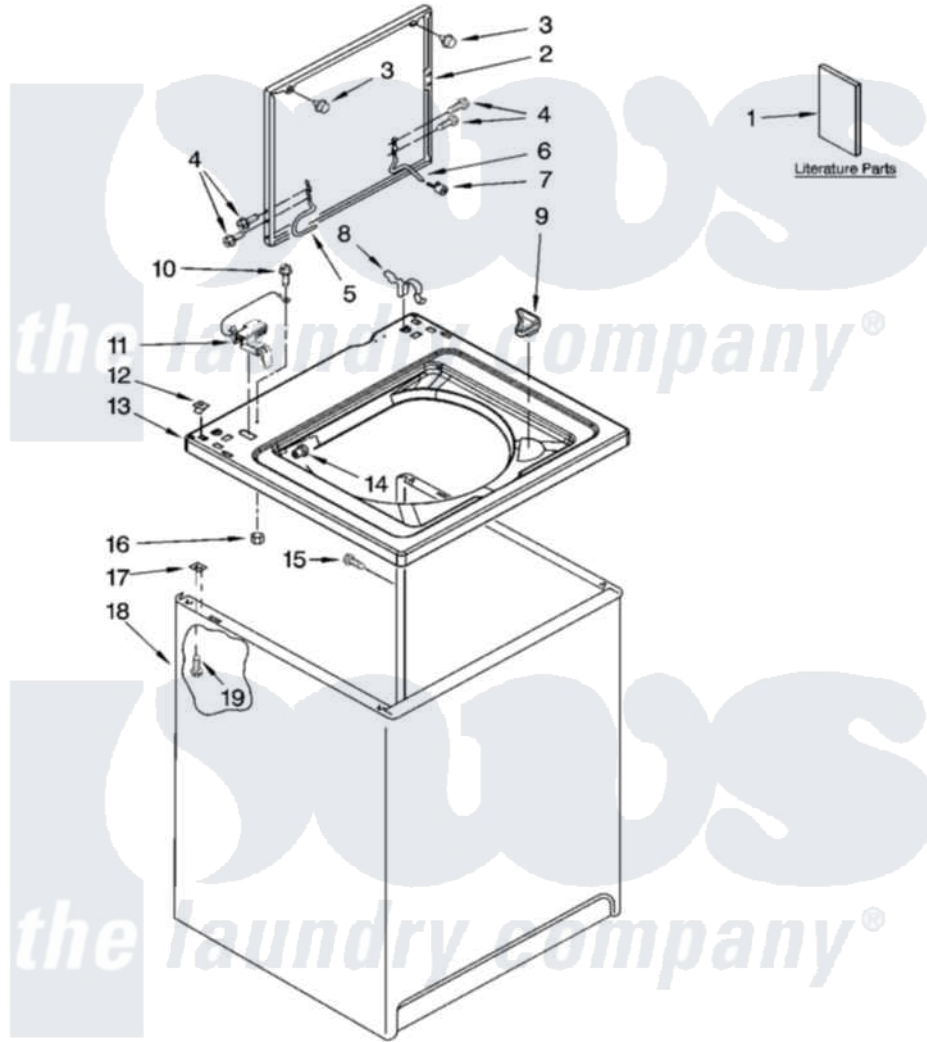

Maytag 7MNTM5100TQ0 01 - TOP AND CABINET PARTS

Amana

TOP AND CABINET PARTS

For Models: 7MNTM5100TQ0, 7MNTM5100TT0
(White) (Biscuit)

AUTOMATIC
WASHER

7-07 Litho in U.S.A. (dtd)

1

Part No. W10153364 Rev. A

Maytag [Residential Maytag 7MNTM5100TQ0 Washer Parts](#) Parts Diagram 01 - TOP AND CABINET PARTS

[Click on the part number to view part](#)

Item	Original Part Number	Replaced By	Status	Part Description
1	W10131555		Not Available	Installation Instructions
"	W10131556		Not Available	Feature Sheet
"	W10131554		Not Available	Use & Care Guide
"	W10131560		Not Available	Energy Guide (Mexico)
"	W10157980		Not Available	Wiring Diagram
2	W10096878	W10096883		Lid
"	W10096879	W10096884		Lid
3	9724509			Bumper, Lid
4	W10119872	W10119828		Screw, Lid Hinge Mounting
5	8318088			Hinge, Lid
6	54583			Hinge, Lid
7	19119			Bumper, Lid Hinge
8	62780			Clip, Top And Cabinet And Rear Panel
9	3362952			Dispenser, Bleach
10	3351614			Screw, Gearcase Cover Mounting

11	8318084		Switch, Lid
12	357213		Nut, Push-In
13	8318064		Top
"	8318066		Top
14	21258		Bearing, Lid Hinge
15	3357011	308685	Side Trim)
16	8533959	680762	Nut
17	62750		Spacer, Cabinet To Top (4)
18	63424		Cabinet
"	3954357		Cabinet
19	3390631		Screw, 10-16 X 3/8