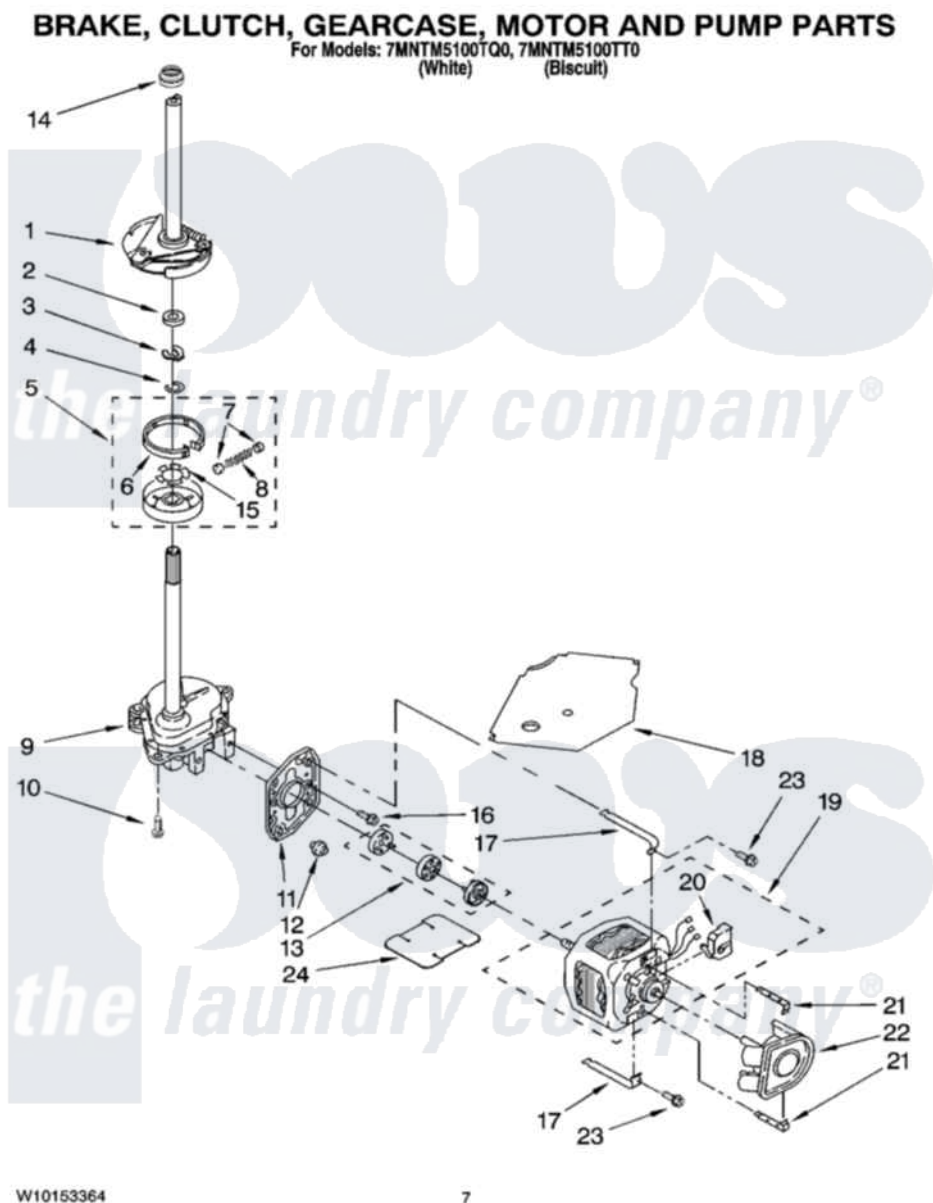

Maytag 7MNTM5100TQ0 04 - BRAKE, CLUTCH, GEARCASE, MOTOR AND PUMP PARTS

Maytag [Residential Maytag 7MNTM5100TQ0 Washer Parts](#) Parts Diagram 04 - BRAKE, CLUTCH, GEARCASE, MOTOR AND PUMP PARTS
Click on the part number to view part

Item	Original Part Number	Replaced By	Status	Part Description
1	388952	285792		Basketdrive
2	63292			Washer, Spin Tube Thrust
3	62697	W10080230		Ring, Spin Tube Support
4	63283	285353		Ring
5	3951311	285785		Clutch
6	3951308	285790		Lining
7	62646			Cap, Clutch Spring
8	3946792			Spring And Damper Assembly
9	8532118	3360629		Gearcase
10	3357334	3400516		Screw Anti-Rattle
11	62611			Plate, Motor Mount To Gearcase
12	62691			Grommet, Motor
13	3364003	285753A		Coupling
14	8577374			Seal, Centerpost

15	939962		Rivet
16	3400516		Screw Anti-Rattle
17	3349637	W10086010	Retainer, Motor
18	3362089		Shield, Tub To Motor
19	8528157	661600	Motor, Main Drive
20	3952056		Switch, Main Drive Motor
21	8546127		Retainer, Pump
22	3363394		Pump
23	3387485	273556	Screw, 10-16 X 5/8
24	8316060		Shield, Tub To Motor