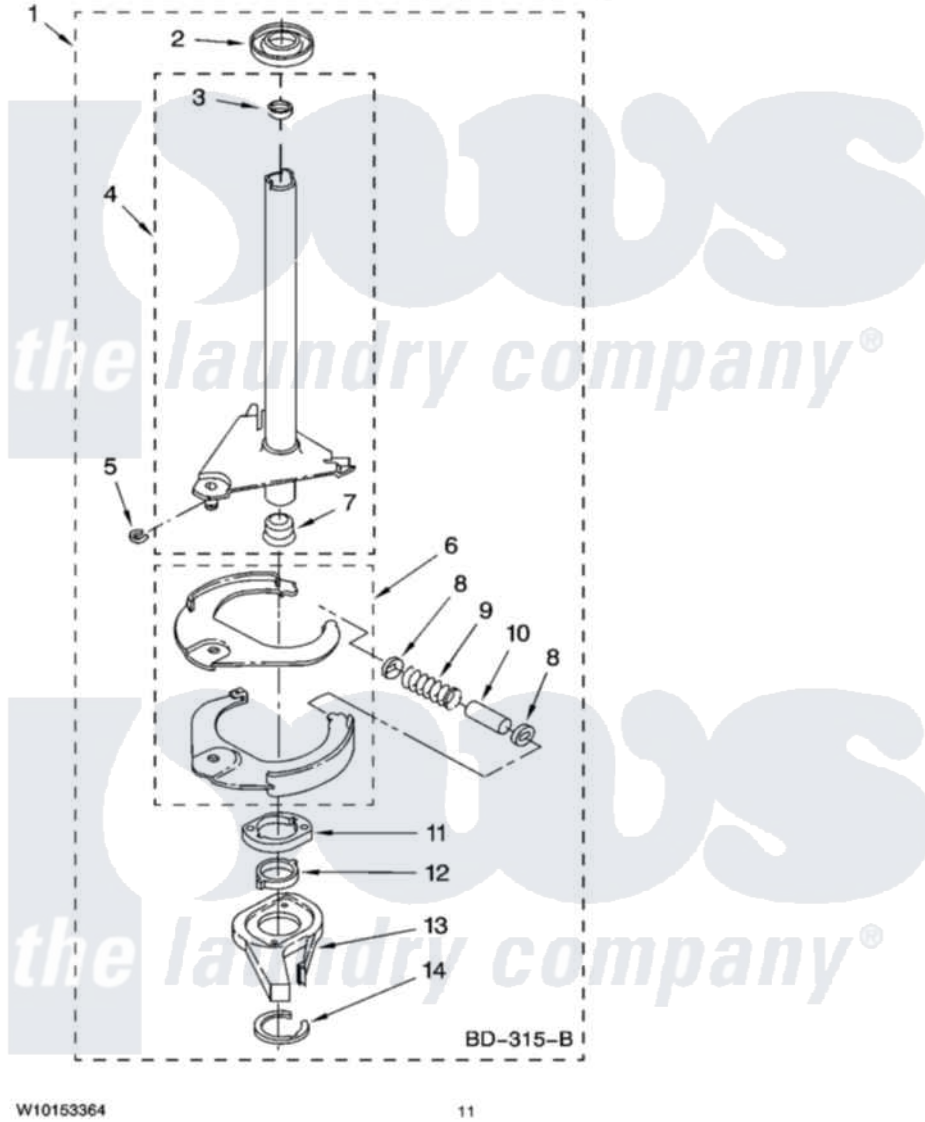

# Maytag 7MNTM5100TQ0 07 - BRAKE AND DRIVE TUBE PARTS

## BRAKE AND DRIVE TUBE PARTS

For Models: 7MNTM5100TQ0, 7MNTM5100TT0  
(White) (Biscuit)

W10153364

11

Maytag [Residential Maytag 7MNTM5100TQ0 Washer Parts](#) Parts Diagram 07 - BRAKE AND DRIVE TUBE PARTS

Click on the part number to view part

Item	Original Part Number	Replaced By	Status	Part Description
1	388952	<a href="#">285792</a>		Basketdrive
2	<a href="#">62658</a>			Ring, Thrust
3	<a href="#">356427</a>			Seal, Spin Pinion
4	64027	<a href="#">64208</a>		Tube-Spin
5	64035	<a href="#">W10083190</a>		Ring, Retaining
6	64232	<a href="#">285438</a>		Shoe-Brake
7	62703	<a href="#">8546462</a>		"T" Bearing, Spin Tube
8	3353956	<a href="#">285658</a>		Sleeve
9	387806		Not Available	Spring, Brake
10	3355360	<a href="#">285658</a>		Sleeve
11	661516	<a href="#">8546461</a>		Cam, Brake Release
12	<a href="#">63022</a>			Sleeve, Cam
13	64194	<a href="#">285790</a>		Lining
14	90368	<a href="#">W10083200</a>		Ring, Retaining
NI			Not Available	
"	<a href="#">285208</a>			Lubricant