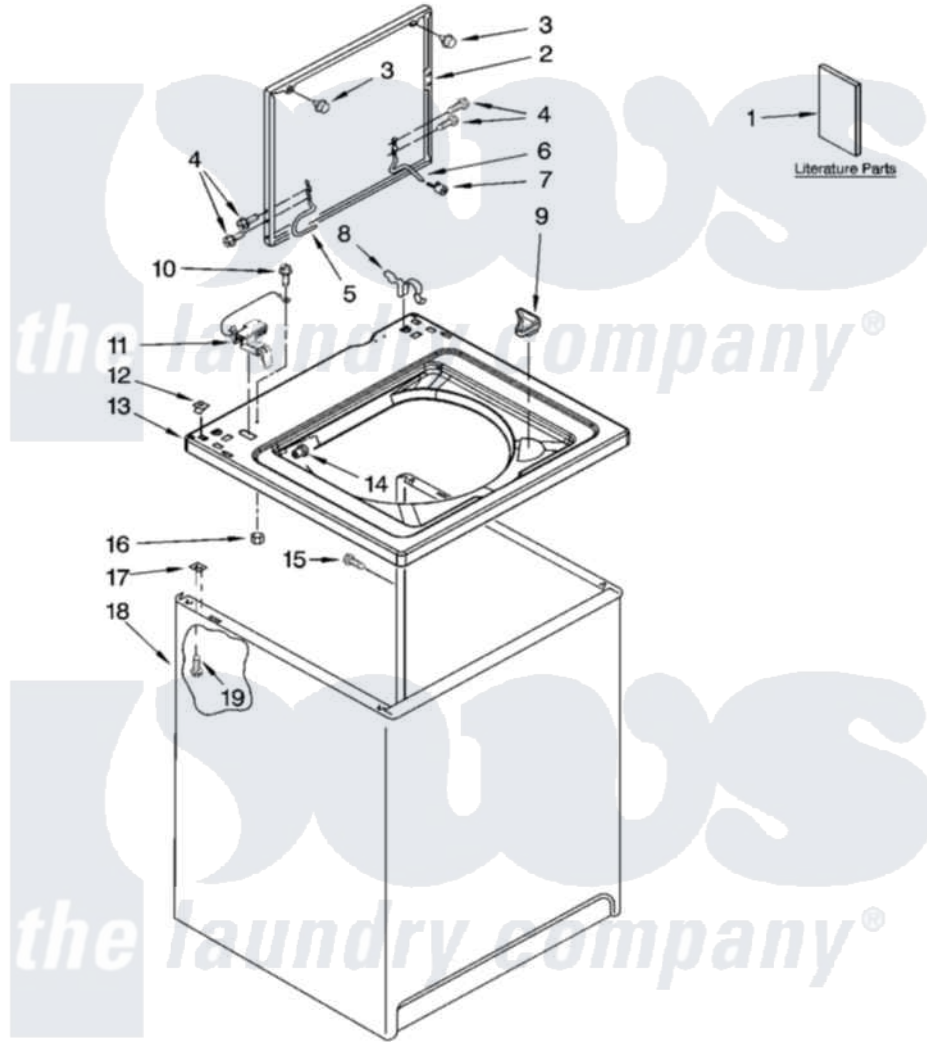

Maytag 7MNTM5100TT0 01 - TOP AND CABINET PARTS

Amana

TOP AND CABINET PARTS

For Models: 7MNTM5100TQ0, 7MNTM5100TT0
(White) (Biscuit)

AUTOMATIC
WASHER

7-07 Litho in U.S.A. (dtd)

1

Part No. W10153364 Rev. A

Maytag [Residential Maytag 7MNTM5100TT0 Washer Parts](#) Parts Diagram 01 - TOP AND CABINET PARTS
Click on the part number to view part

Item	Original Part Number	Replaced By	Status	Part Description
1	W10131555		Not Available	Installation Instructions
"	W10131556		Not Available	Feature Sheet
"	W10131554		Not Available	Use & Care Guide
"	W10131560		Not Available	Energy Guide (Mexico)
"	W10157980		Not Available	Wiring Diagram
2	W10096878	W10096883		Lid
"	W10096879	W10096884		Lid
3	9724509			Bumper, Lid
4	W10119872	W10119828		Screw, Lid Hinge Mounting
5	8318088			Hinge, Lid
6	54583			Hinge, Lid
7	19119			Bumper, Lid Hinge
8	62780			Clip, Top And Cabinet And Rear Panel
9	3362952			Dispenser, Bleach
10	3351614			Screw, Gearcase Cover Mounting

11	8318084		Switch, Lid
12	357213		Nut, Push-In
13	8318064		Top
"	8318066		Top
14	21258		Bearing, Lid Hinge
15	3357011	308685	Side Trim)
16	8533959	680762	Nut
17	62750		Spacer, Cabinet To Top (4)
18	63424		Cabinet
"	3954357		Cabinet
19	3390631		Screw, 10-16 X 3/8