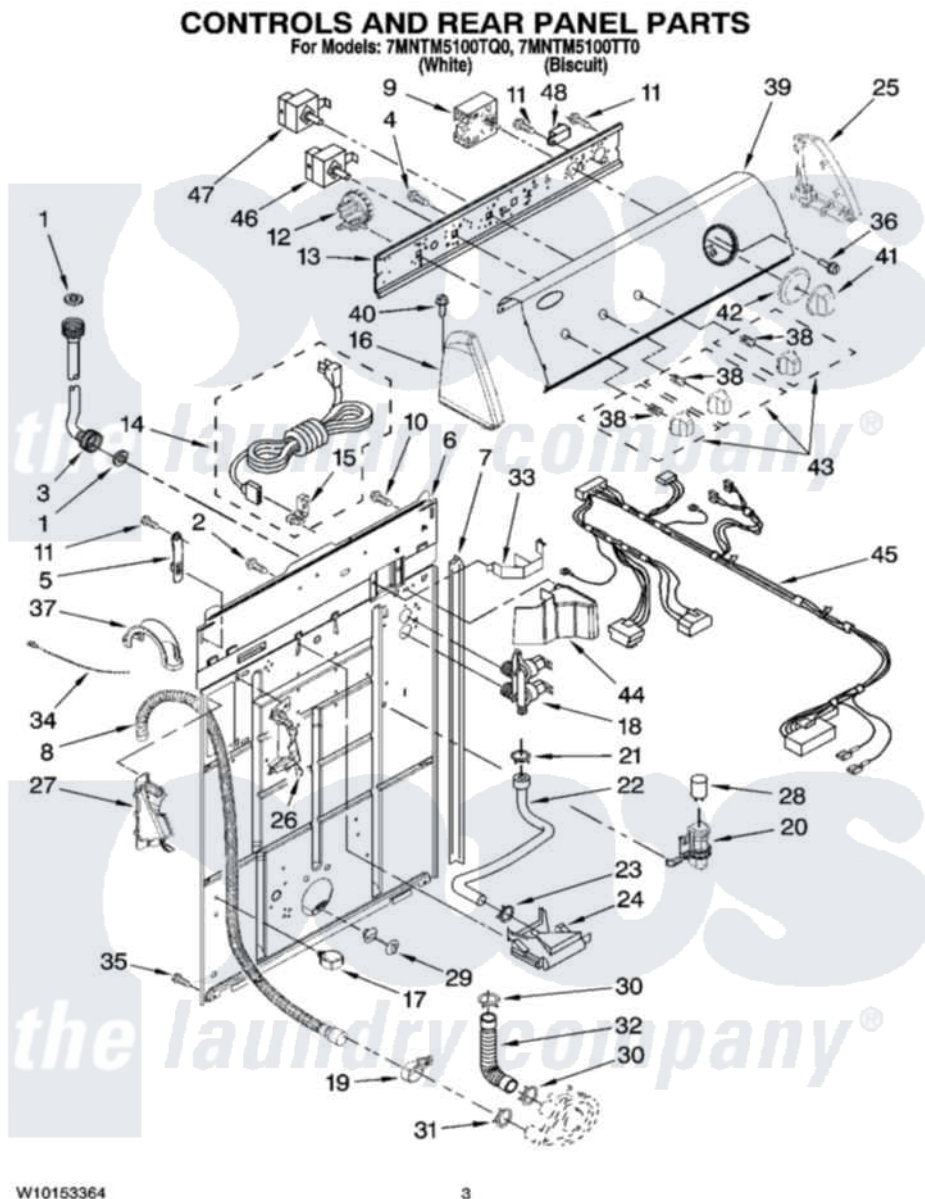

# Maytag 7MNTM5100TT0 02 - CONTROLS AND REAR PANEL PARTS

Maytag Residential Maytag 7MNTM5100TT0 Washer Parts Parts Diagram 02 - CONTROLS AND REAR PANEL PARTS  
Click on the part number to view part

Item	Original Part Number	Replaced By	Status	Part Description
1	3976300	<a href="#">16123</a>		Washer Inlet-Hose Miscellaneous Parts Must be Ordered Separately.
2	<a href="#">9740848</a>			Screw, Mixing Valve Mounting
3	8571377	<a href="#">89503</a>		Hose-Inlet
"	8571378	<a href="#">89503</a>		Hose-Inlet
4	<a href="#">3400073</a>			Screw, Ground
5	<a href="#">8568314</a>			Strap, Console
6	<a href="#">8318015</a>			Panel, Rear
7	<a href="#">62747</a>			Pad, Rear Panel
8	W10122138	<a href="#">W10096921</a>		Drain Hose Assembly
9	<a href="#">W10157978</a>			Timer, Control
10	<a href="#">3351614</a>			Screw, Gearcase Cover Mounting
11	<a href="#">90767</a>			Screw, 8A X 3/8 HeX Washer Head Tapping
12	8577844	<a href="#">W10339251</a>		Switch-WL
13	<a href="#">3948608</a>			Bracket, Control