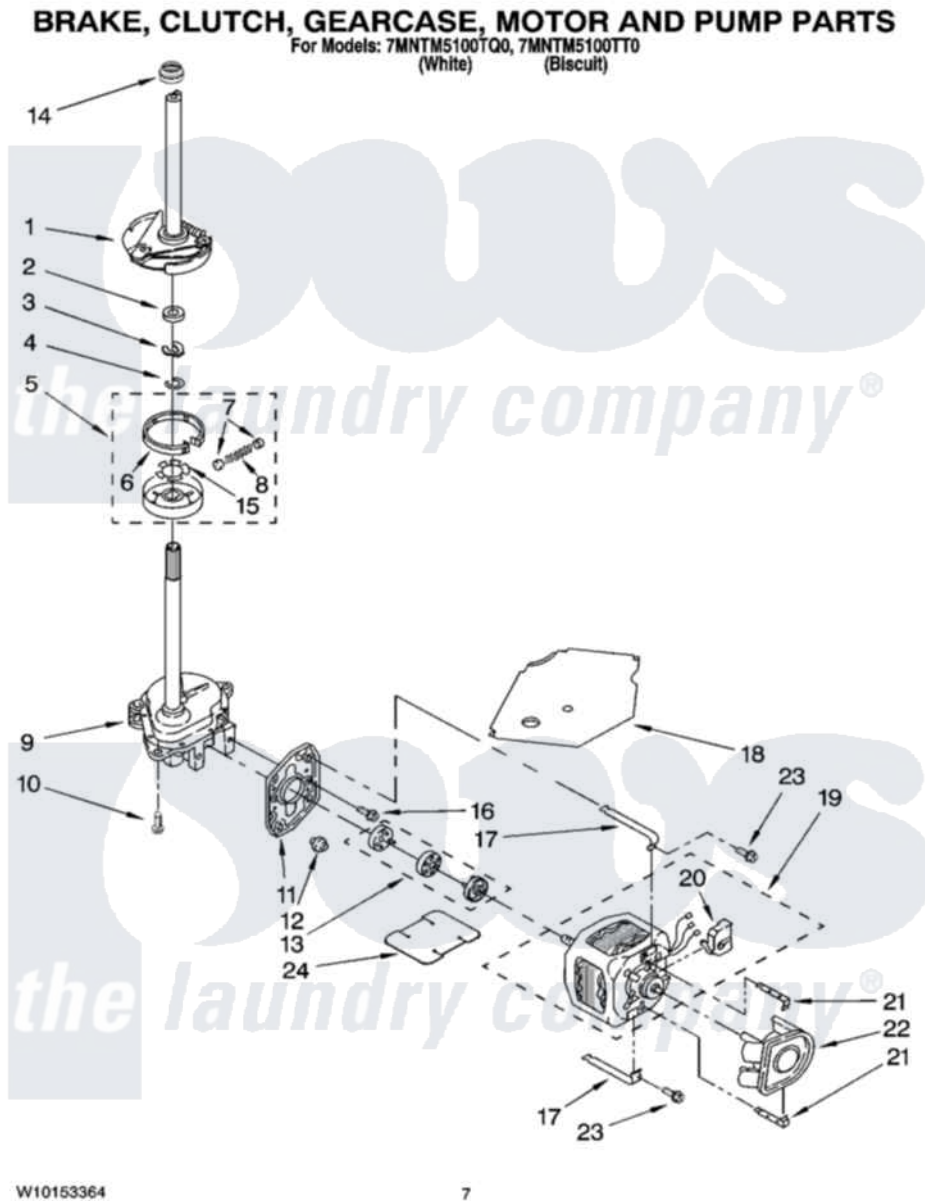

Maytag 7MNTM5100TT0 04 - BRAKE, CLUTCH, GEARCASE, MOTOR AND PUMP PARTS

Maytag Residential Maytag 7MNTM5100TT0 Washer Parts Parts Diagram 04 - BRAKE, CLUTCH, GEARCASE, MOTOR AND PUMP PARTS

[Click on the part number to view part](#)

Item	Original Part Number	Replaced By	Status	Part Description
1	388952	285792		Basketdrive
2	63292			Washer, Spin Tube Thrust
3	62697	W10080230		Ring, Spin Tube Support
4	63283	285353		Ring
5	3951311	285785		Clutch
6	3951308	285790		Lining
7	62646			Cap, Clutch Spring
8	3946792			Spring And Damper Assembly
9	8532118	3360629		Gearcase
10	3357334	3400516		Screw Anti-Rattle
11	62611			Plate, Motor Mount To Gearcase
12	62691			Grommet, Motor
13	3364003	285753A		Coupling
14	8577374			Seal, Centerpost

15	939962		Rivet
16	3400516		Screw Anti-Rattle
17	3349637	W10086010	Retainer, Motor
18	3362089		Shield, Tub To Motor
19	8528157	661600	Motor, Main Drive
20	3952056		Switch, Main Drive Motor
21	8546127		Retainer, Pump
22	3363394		Pump
23	3387485	273556	Screw, 10-16 X 5/8
24	8316060		Shield, Tub To Motor