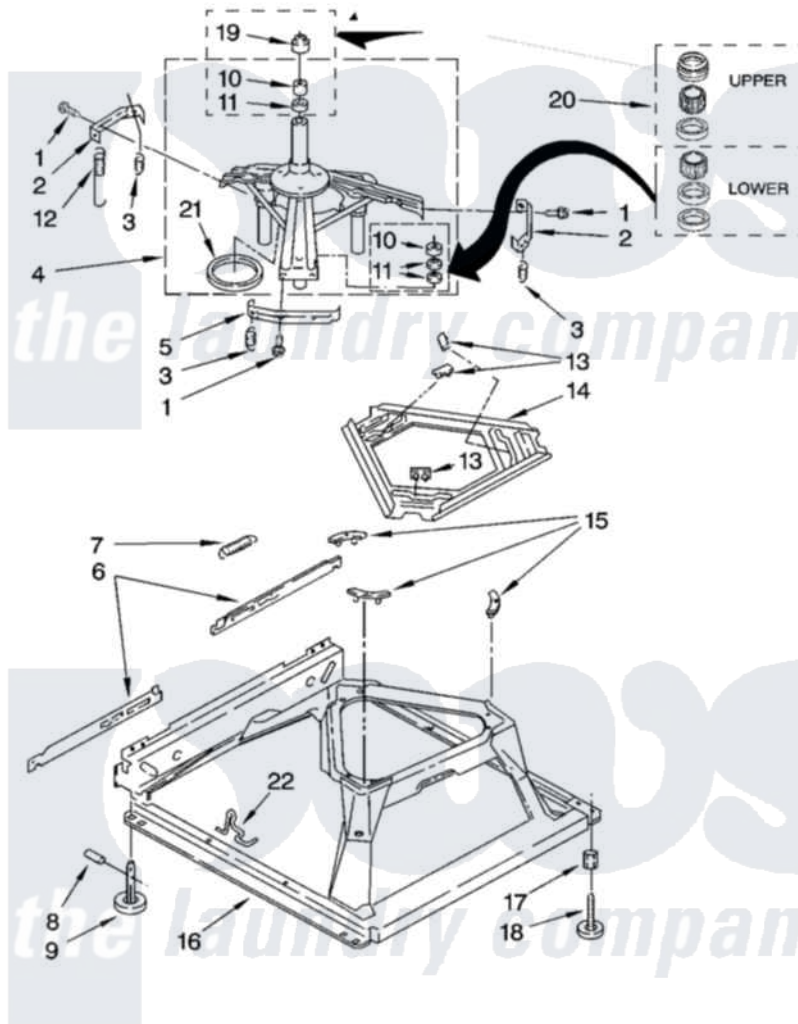

Maytag 7MNTM5100TT0 05 - MACHINE BASE PARTS

MACHINE BASE PARTS

For Models: 7MNTM5100TQ0, 7MNTM5100TT0
(White) (Biscuit)

8

W10153364

Maytag Residential Maytag 7MNTM5100TT0 Washer Parts Parts Diagram 05 - MACHINE BASE PARTS
Click on the part number to view part

Item	Original Part Number	Replaced By	Status	Part Description
1	3400076			Screw, Bracket Mounting
2	64067			Bracket, Spring Outer
3	63907			Spring, Suspension
4	8575214	280184		Support
5	64065			Bracket, Spring Outer
6	63466			Link, Leveling Mechanism
7	62597	8316845		Spring
8	62837			Pin, Knurled
9	62596	285244		Feet-Leveling
10	8546455			Bearing, Centerpost
11	357409	359449		Seal, Agitator Shaft
12	388492	W10250667		Spring, Counterweight
13	62568	285219		Pad
14	3946509			Plate, Suspension
15	3363660	285744		Pad
16	3946512	285771		Base

17	3359452	Nut, Lock
18	W10001130	Foot, Leveling
19	8577376	Seal, Centerpost
20	285203	Centerpost Bearing Kit
21	63134	Ring, Sound Deadening
22	63806	W10145155 Retainer, Suspension Spring