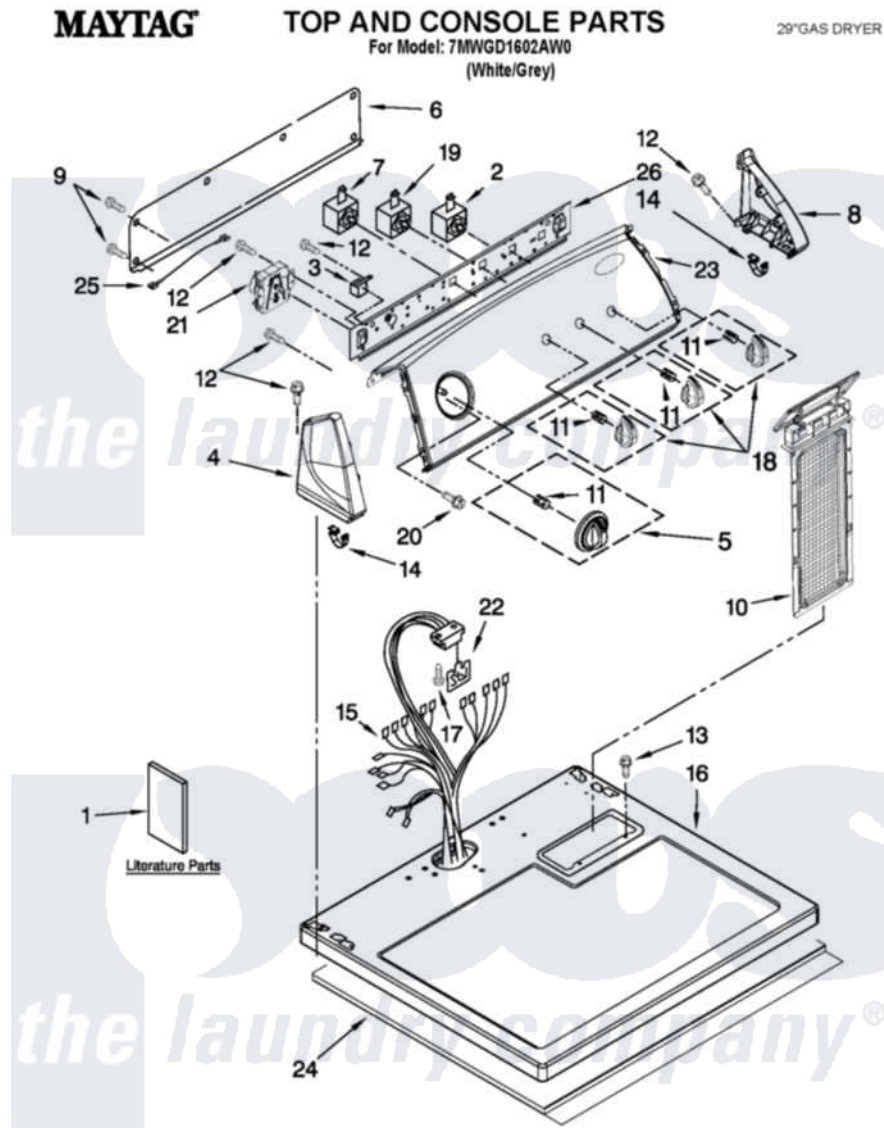

# Maytag 7MWGD1602AW0 01 - TOP AND CONSOLE PARTS

FOR ORDERING INFORMATION REFER TO PARTS PRICE LIST

12-11 Litho in U.S.A. (BMN) (psw)

1

Part No. W10471362 Rev. A

Maytag [Residential Maytag 7MWGD1602AW0 Dryer Parts](#) Parts Diagram 01 - TOP AND CONSOLE PARTS  
 Click on the part number to view part

Item	Original Part Number	Replaced By	Status	Part Description
1	W10329763		Not Available	INSTRUCTIONS, INSTALLATION
"	W10454973		Not Available	USE & CARE GUIDE
"	8578889		Not Available	Wiring Diagram
2	<a href="#">W10117655</a>			Switch, Push-To-Start
3	<a href="#">694419</a>			Mini-Buzzer
4	8566035	<a href="#">8565957</a>		Cap, End
5	<a href="#">W10034750</a>			Timer Knob Assembly
6	<a href="#">W10103406</a>			Panel, Rear Console
7	<a href="#">8530169</a>			Switch, Temperature
8	8566032	<a href="#">8565954</a>		Cap, End
9	<a href="#">693995</a>			Screw, Hex Head
10	<a href="#">8557857</a>			Screen, Lint
11	<a href="#">8536939</a>			Clip, Knob
12	3348629	<a href="#">90767</a>		Screw, 8A X 3/8 HeX Washer Head Tapping
13	688082	<a href="#">487210</a>		Screw, For Mtg. Service

13	<a href="#">000903</a>	<a href="#">407240</a>	Capacitor
14	<a href="#">8312709</a>		Clip-Console
15	<a href="#">W10450282</a>		Harness, Wiring
16	8559800	<a href="#">8563663</a>	Top
17	359625	<a href="#">487240</a>	Screw, For Mtg. Service Capacitor
18	<a href="#">W10034380</a>		Knob, Control
19	<a href="#">3405156</a>		Switch, Rotary
20	<a href="#">3400818</a>		Screw, Timer Mounting
21	<a href="#">8566184</a>		Timer Assembly
22	<a href="#">8558178</a>		Control, Electronic
23	W10452090	Not Available	PANEL & CONSOLE ASSEMBLY
24	<a href="#">W10123956</a>		Dampening Panel
25	<a href="#">W10113080</a>		Wire, Jumper
26	<a href="#">8566052</a>		Bracket, Console