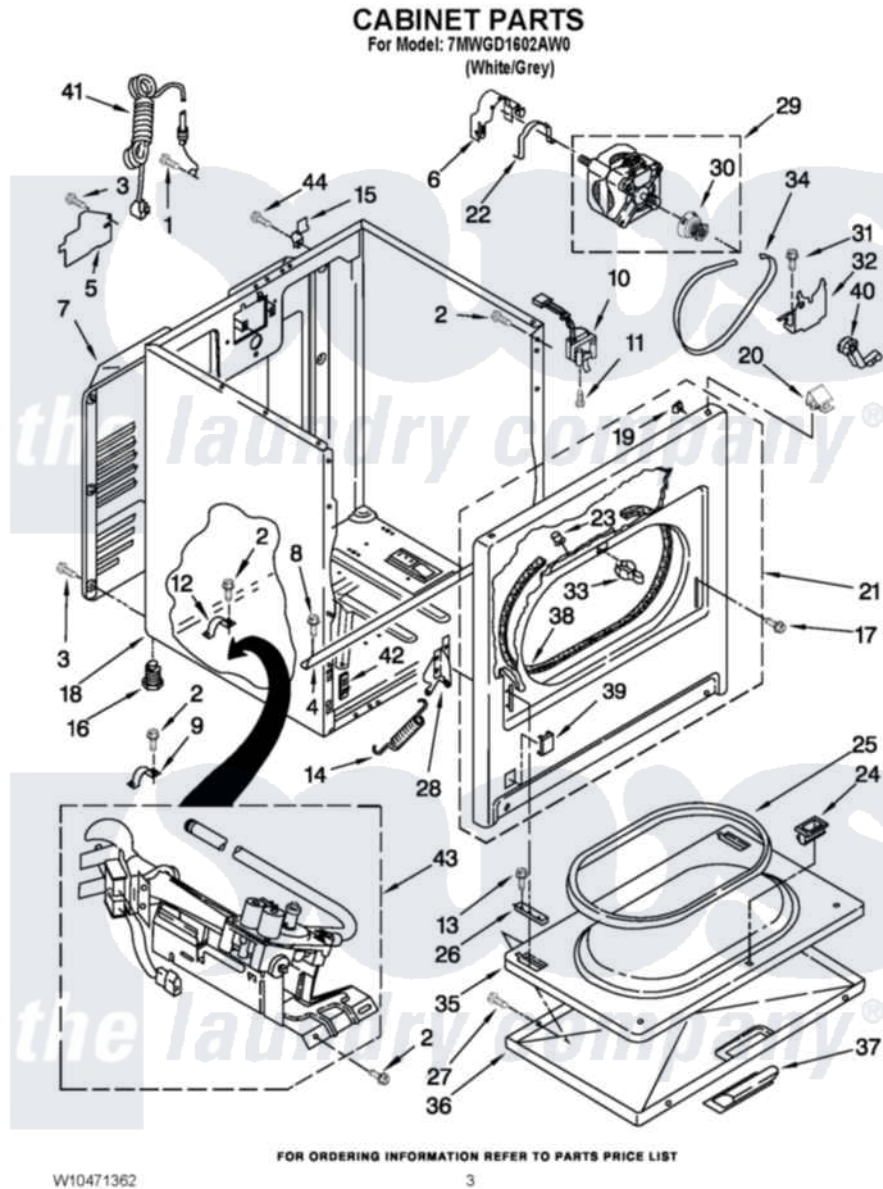

Maytag 7MWGD1602AW0 02 - CABINET PARTS

Maytag Residential Maytag 7MWGD1602AW0 Dryer Parts Parts Diagram 02 - CABINET PARTS
Click on the part number to view part

Item	Original Part Number	Replaced By	Status	Part Description
1	8533974	4331106		Screw, No.10-32 X 7/16
2	343641	681414		Screw, 10AB X 1/2
3	693995			Screw, Hex Head
4	W10236073			Bracket, Cabinet
5	3396795			Cover, Terminal Block
6	3404162			Clamp, Motor
7	3396805	280043		Panel-Rear
8	3390647	488729		Screw
9	3980175			Clamp, Elbow
10	3406109	3406107		Door Switch Assembly
11	697773	3395530		Screw
12	341029			Clamp, Pipe Door Spring
13	3357011	308685		Side Trim)
14	W10041960			Spring, Door
15	8066217			Hinge, Top
16	3392100	49621		Feet-Leveling

NI	279810		Foot-Optional
17	342043	486146	Screw
18	8530603	8533643	Cabinet
19	98234		Clip, U-Bend
20	8066092		Lock, Front Top
21	3395197	279740	Panel
22	W10121316		Plug, Multivent
23	685203	279220	Clip
24	3389441		Door Catch Assembly
25	3390731		Seal, Door
26	337189		Clip, Hinge
27	342055	488627	Screw
28	8066056		Hinge, Door
"	8066057		Hinge, Door
29	8066206	279827	Motor-Drive
30	8066184		Pulley, Motor
31	3400500		Bolt, 3405245 5/16-18 X 3/4
32	348780		Base, Motor
33	696144	279570	Latch
34	W10131364	341241	Belt
35	695737		Door, Rear
36	3393549		Door, Front
37	W10095180		Handle, Door
38	3406129		Seal And Bearing Assembly
39	8564457		Plug, Front Panel
40	691366		Idler And Pulley Assembly
41	W10440460		Cord, Power
42	3394083		Clip, Front Panel
43	W10336852	W10465748	Burner-Gas
44	3390631		Screw, 10-16 X 3/8