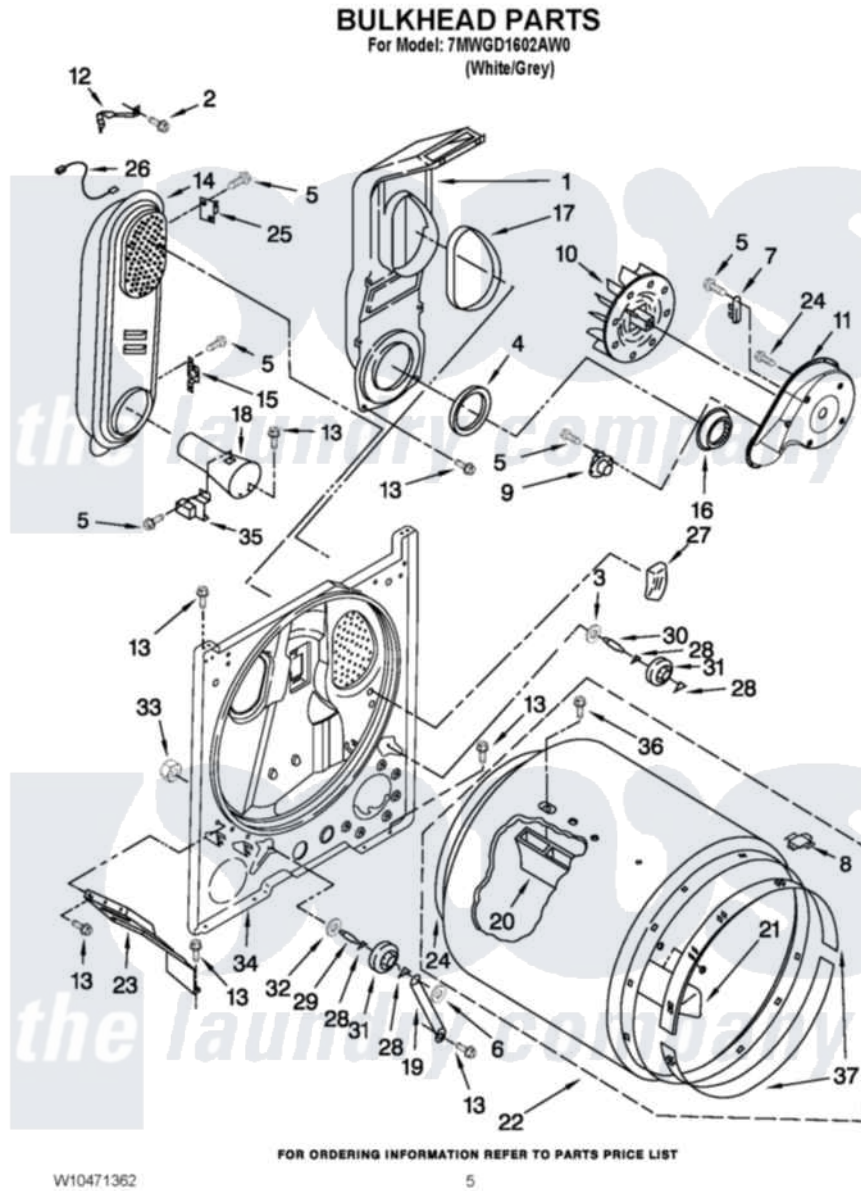

Maytag 7MWGD1602AW0 03 - BULKHEAD PARTS

Maytag [Residential Maytag 7MWGD1602AW0 Dryer Parts](#) Parts Diagram 03 - BULKHEAD PARTS
Click on the part number to view part

Item	Original Part Number	Replaced By	Status	Part Description
1	348368			Lint Chute Assembly
2	489463			Screw, 8-18 X 1/16
3	3388703			Washer, Support
4	347139			Seal, Lint Chute
5	90767			Screw, 8A X 3/8 HeX Washer Head Tapping
6	90296			Nut, Push On
7	3392519			Thermal Limiter
8	8066086			Plug, Drum Hole
9	8318268			Thermostat, Internal-Bias
10	694089			Wheel, Blower
11	8577230			Housing, Blower
12	3398161			CLIP
13	343641	681414		Screw, 10AB X 1/2
14	8530285	279980		Box
15	W10423382			Thermostat, High Limit 205F
16	696302			Shield, Exhaust

17	339956		Seal, Air Duct To Bulkhead
18	8066049		Funnel, Burner Light
19	3976434		Bracket, Support Shaft
20	692490		Baffle, Drum
21	3403636		Baffle, Drum
22	695587		Drum Assembly
23	3406022		Bracket, Bulkhead
24	W10352407	279857	Seal
25	280010		Kit, Thermal Cut-Off
26	3401707		Jumper, Tco-High Limit
27	3976479	279366	Electrode
28	690997		Washer, Thrust
29	W10359270		Shaft, Drum Roller Threads
30	W10359269		Shaft, Drum Roller Threads
31	3397590	349241T	Support
32	348197		Washer, Support
33	W10298789		Nut, Push-In
34	3403410		Bulkhead
35	338906		Radiant, Sensor
36	W10219342		Screw, Baffle Mounting
37	692526	279441	BeaRng-Rng