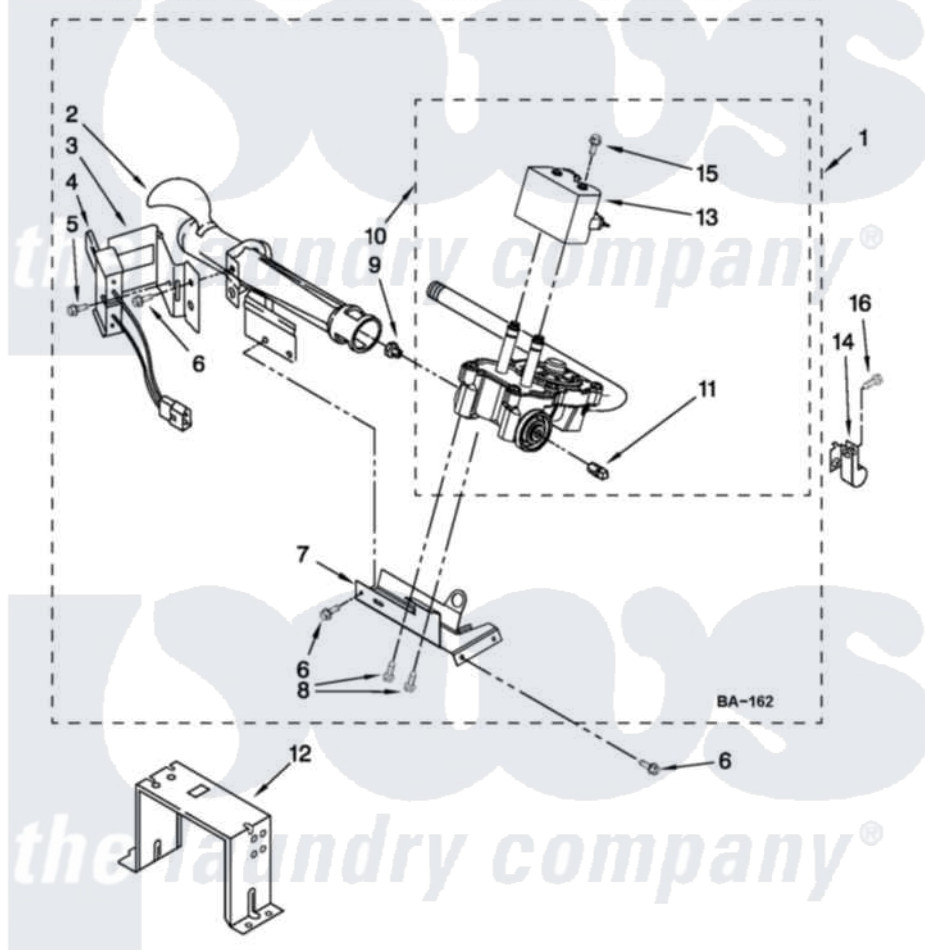

Maytag 7MWGD1602AW0 04 - W10336852 BURNER ASSEMBLY

W10336852 BURNER ASSEMBLY

For Model: 7MWGD1602AW0
(White/Grey)

USE WITH TYPE 1 - NATURAL, TYPE 2 - MIXED,
AND TYPE 4 - LIQUEFIED PROPANE AND BUTANE GASES

FOR ORDERING INFORMATION REFER TO PARTS PRICE LIST

W10471362

7

Maytag Residential Maytag 7MWGD1602AW0 Dryer Parts Parts Diagram 04 - W10336852 BURNER ASSEMBLY
Click on the part number to view part

Item	Original Part Number	Replaced By	Status	Part Description
1	W10336852	W10465748		Burner-Gas
2	688617	693140		Burner
3	694298			Bracket, Ignitor
4	686590	279311		Ignitor
5	3393909			Screw, 8-32 X 7/8
6	343641	681414		Screw, 10AB X 1/2
7	693986			Base, Burner
8	3387057			Screw, 10-16 X 1/2 Orifice, Burner
9	234826			Orifice, Burner Type 1
10	W10304604	W10500695		Valve-Gas
11	W10295523			Plug, Pipe
12	3389889			Bracket, Support
13	W10328463			Coil, 60 Hz
14	3978776			Bracket, Gas Pipe Switch
15	326049536			Screw, Coil
16	3390647	488729		Screw