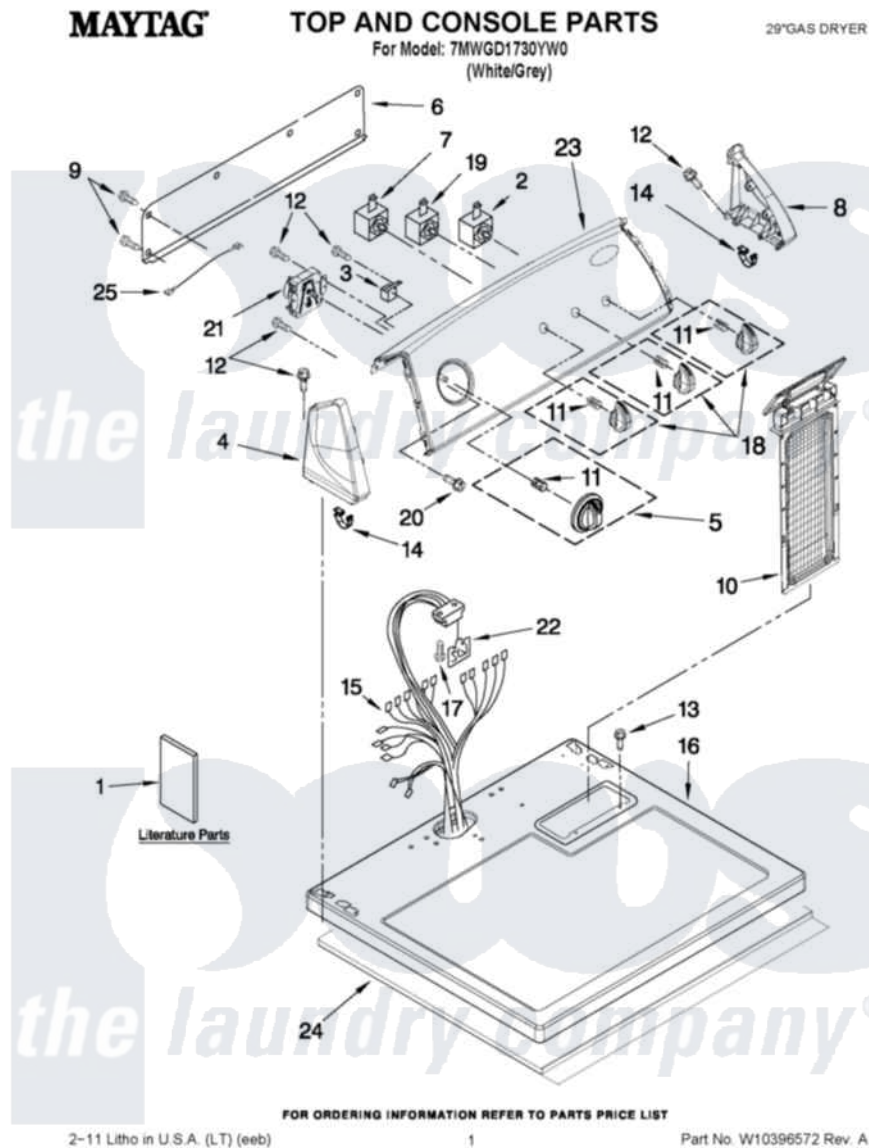

Maytag 7MWGD1730YW0 01 - TOP AND CONSOLE PARTS

Maytag [Residential Maytag 7MWGD1730YW0 Dryer Parts](#) Parts Diagram 01 - TOP AND CONSOLE PARTS
Click on the part number to view part

Item	Original Part Number	Replaced By	Status	Part Description
1	W10329763		Not Available	INSTRUCTIONS, INSTALLATION
"	W10368973		Not Available	USE & CARE GUIDE
"	W10118081		Not Available	Wiring Diagram
2	W10117655			Switch, Push-To-Start
3	694419			Mini-Buzzer
4	8566035	8565957		Cap, End
5	W10034750			Timer Knob Assembly
6	W10103406			Panel, Rear Console
7	8530169			Switch, Temperature
8	8566032	8565954		Cap, End
9	693995			Screw, Hex Head
10	8557857			Screen, Lint
11	8536939			Clip, Knob
12	3348629	90767		Screw, 8A X 3/8 HeX Washer Head Tapping
13	688082	487210		Screw, For Mtg. Service

13	000903	407440	Capacitor
14	8312709		Clip-Console
15	8576542	W10071310	Harns-Wire
16	8559800	8563663	Top
17	359625	487240	Screw, For Mtg. Service Capacitor
18	W10034380		Knob, Control
19	3405156		Switch, Rotary
20	3400808		Screw. Mounting
21	8566184		Timer Assembly
22	8558178		Control, Electronic
23	W10354023		Panel And Console Assembly
24	W10123956		Dampening Panel
25	W10113080		Wire, Jumper