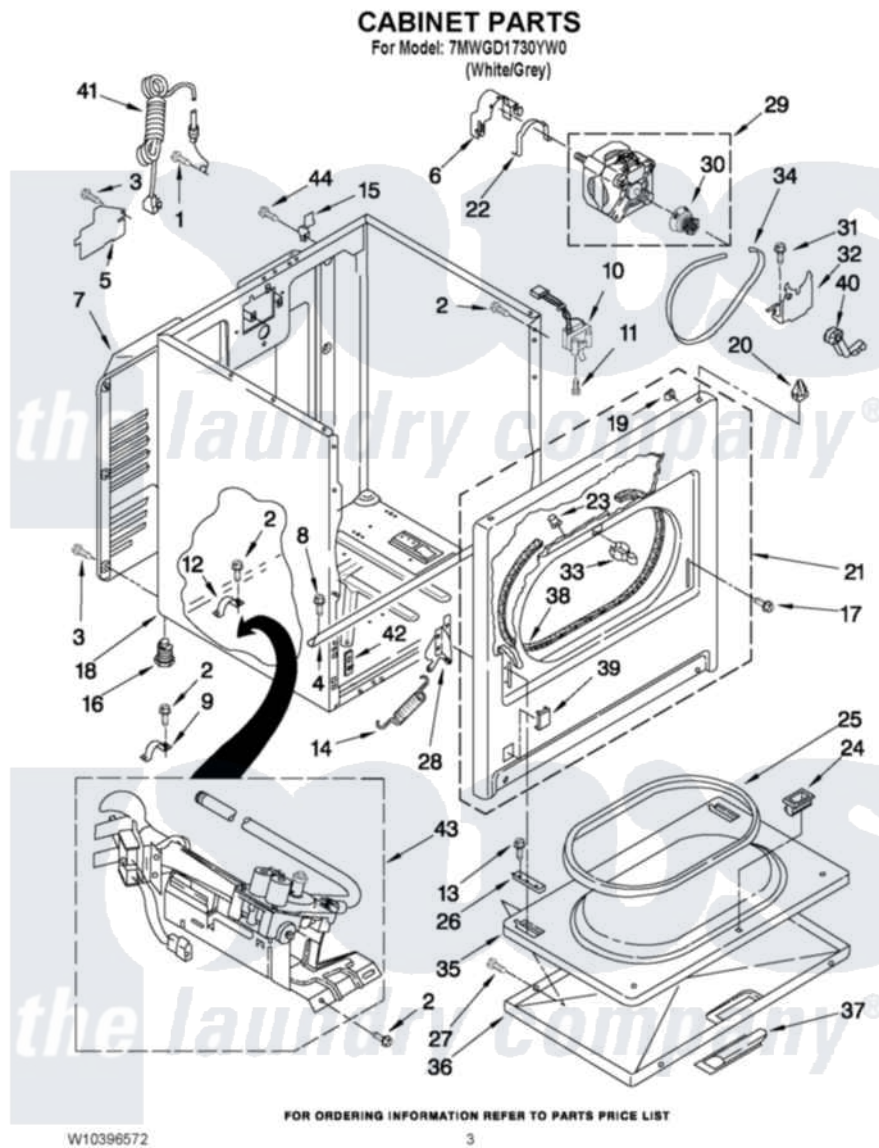

Maytag 7MWGD1730YW0 02 - CABINET PARTS

Maytag Residential Maytag 7MWGD1730YW0 Dryer Parts Parts Diagram 02 - CABINET PARTS
Click on the part number to view part

Item	Original Part Number	Replaced By	Status	Part Description
1	8533974	4331106		Screw, No.10-32 X 7/16
2	343641	681414		Screw, 10AB X 1/2
3	693995			Screw, Hex Head
4	W10236073			Bracket, Cabinet
5	3396795			Cover, Terminal Block
6	3404162			Clamp, Motor
7	3396805	280043		Panel-Rear
8	3390647	488729		Screw
9	3980175			Clamp, Elbow
10	3406107			Door Switch Assembly
11	697773	3395530		Screw
12	341029			Clamp, Pipe Door Spring
13	3357011	308685		Side Trim)
14	W10041960			Spring, Door
15	8066217			Hinge, Top
16	3392100	49621		Feet-Leveling

NI	279810		Foot-Optional
17	342043	486146	Screw
18	8530603	8533643	Cabinet
19	98234		Clip, U-Bend
20	690363	18776	Lock, Front Top
21	3395197	279740	Panel
22	W10121316		Plug, Multivent
23	685203	279220	Clip
24	3389441		Door Catch Assembly
25	3390731		Seal, Door
26	337189		Clip, Hinge
27	342055	488627	Screw
28	8066056		Hinge, Door
"	8066057		Hinge, Door
29	W10194250	279827	Motor-Drive
30	8066184		Pulley, Motor
31	3400500		Bolt, 3405245 5/16-18 X 3/4
32	348780		Base, Motor
33	696144	279570	Latch
34	W10131364	341241	Belt
35	695737		Door, Rear
36	3393549		Door, Front
37	W10095180		Handle, Door
38	3406129		Seal And Bearing Assembly
39	8564457		Plug, Front Panel
40	691366		Idler And Pulley Assembly
41	344020	3401402	Cord, Power
42	3394083		Clip, Front Panel
43	8318272	W10465748	Burner-Gas
44	3390631		Screw, 10-16 X 3/8