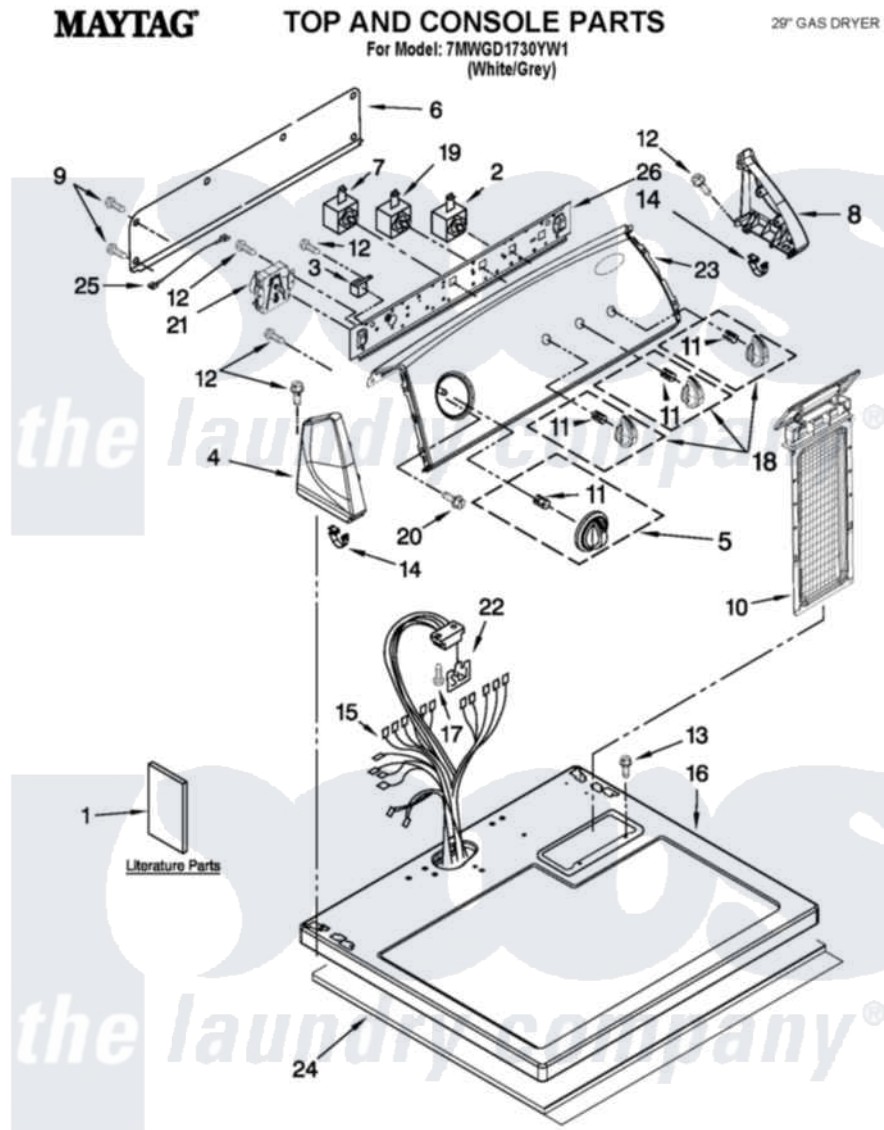

Maytag 7MWGD1730YW1 01 - TOP AND CONSOLE PARTS

FOR ORDERING INFORMATION REFER TO PARTS PRICE LIST

11-11 Litho in U.S.A. (BMN)(day)

1

Part No. W10460955 Rev. A

Maytag [Residential Maytag 7MWGD1730YW1 Dryer Parts](#) Parts Diagram 01 - TOP AND CONSOLE PARTS
 Click on the part number to view part

Item	Original Part Number	Replaced By	Status	Part Description
1	W10329763		Not Available	INSTRUCTIONS, INSTALLATION
"	W10368973		Not Available	USE & CARE GUIDE
"	W10118081		Not Available	Wiring Diagram
2	W10117655			Switch, Push-To-Start
3	694419			Mini-Buzzer
4	8566035	8565957		Cap, End
5	W10034750			Timer Knob Assembly
6	W10103406			Panel, Rear Console
7	8530169			Switch, Temperature
8	8566032	8565954		Cap, End
9	693995			Screw, Hex Head
10	8557857			Screen, Lint
11	8536939			Clip, Knob
12	3348629	90767		Screw, 8A X 3/8 HeX Washer Head Tapping
13	688082	487210		Screw, For Mtg. Service

13	000903	407440	Capacitor
14	8312709		Clip-Console
15	8576542	W10071310	Harns-Wire
16	8559800	8563663	Top
17	359625	487240	Screw, For Mtg. Service Capacitor
18	W10034380		Knob, Control
19	3405156		Switch, Rotary
20	3400808		Screw. Mounting
21	8566184		Timer Assembly
22	8558178		Control, Electronic
23	W10354023		Panel And Console Assembly
24	W10123956		Dampening Panel
25	W10113080		Wire, Jumper
26	8566052		Bracket, Console