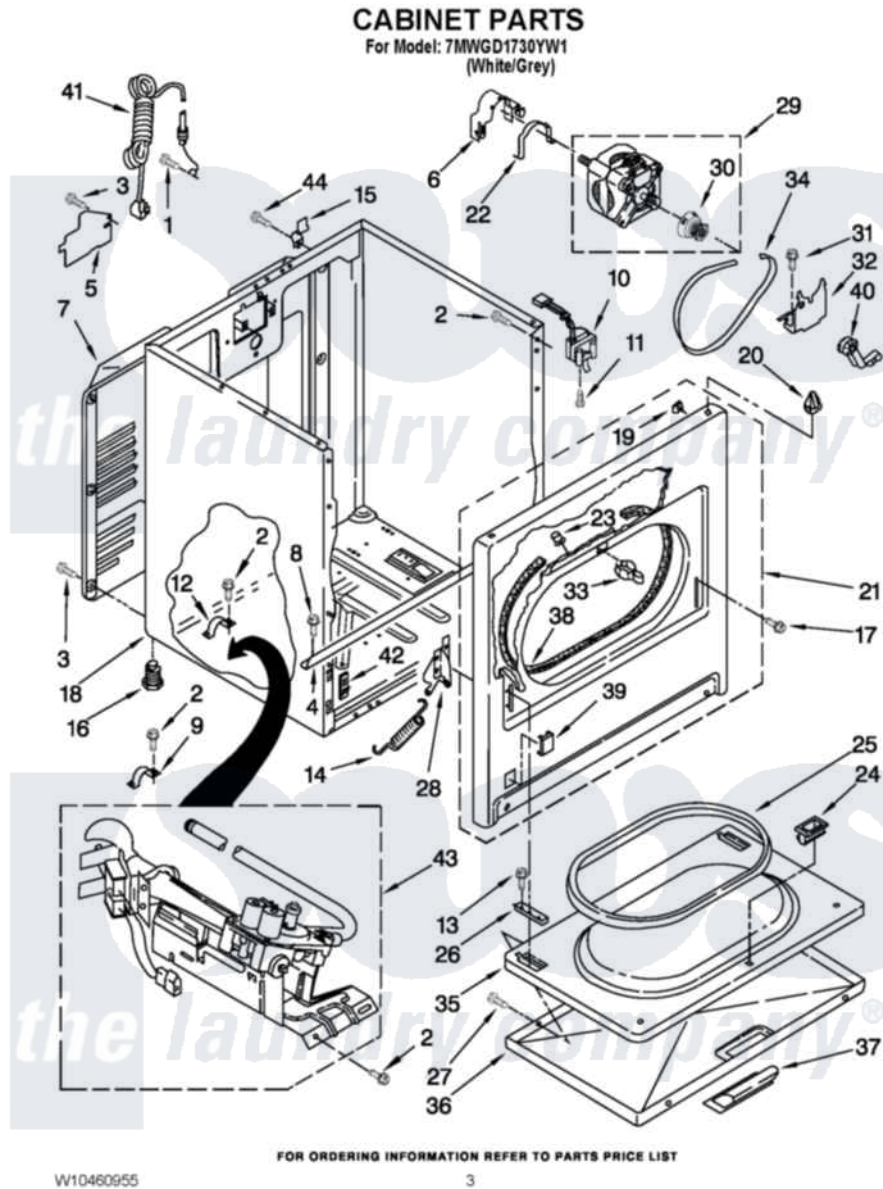

Maytag 7MWGD1730YW1 02 - CABINET PARTS

Maytag Residential Maytag 7MWGD1730YW1 Dryer Parts Parts Diagram 02 - CABINET PARTS
Click on the part number to view part

Item	Original Part Number	Replaced By	Status	Part Description
1	8533974	4331106		Screw, No.10-32 X 7/16
2	343641	681414		Screw, 10AB X 1/2
3	693995			Screw, Hex Head
4	W10236073			Bracket, Cabinet
5	3396795			Cover, Terminal Block
6	3404162			Clamp, Motor
7	3396805	280043		Panel-Rear
8	3390647	488729		Screw
9	3980175			Clamp, Elbow
10	3406107			Door Switch Assembly
11	697773	3395530		Screw
12	341029			Clamp, Pipe Door Spring
13	3357011	308685		Side Trim)
14	W10041960			Spring, Door
15	8066217			Hinge, Top
16	3392100	49621		Feet-Leveling

NI	279810		Foot-Optional
17	342043	486146	Screw
18	8530603	8533643	Cabinet
19	98234		Clip, U-Bend
20	690363	18776	Lock, Front Top
21	3395197	279740	Panel
22	W10121316		Plug, Multivent
23	685203	279220	Clip
24	3389441		Door Catch Assembly
25	3390731		Seal, Door
26	337189		Clip, Hinge
27	342055	488627	Screw
28	8066056		Hinge, Door
"	8066057		Hinge, Door
29	8066206	279827	Motor-Drive
30	8066184		Pulley, Motor
31	3400500		Bolt, 3405245 5/16-18 X 3/4
32	348780		Base, Motor
33	696144	279570	Latch
34	W10131364	341241	Belt
35	695737		Door, Rear
36	3393549		Door, Front
37	W10095180		Handle, Door
38	3406129		Seal And Bearing Assembly
39	8564457		Plug, Front Panel
40	691366		Idler And Pulley Assembly
41	W10440460		Cord, Power
42	3394083		Clip, Front Panel
43	W10336852	W10465748	Burner-Gas
44	3390631		Screw, 10-16 X 3/8