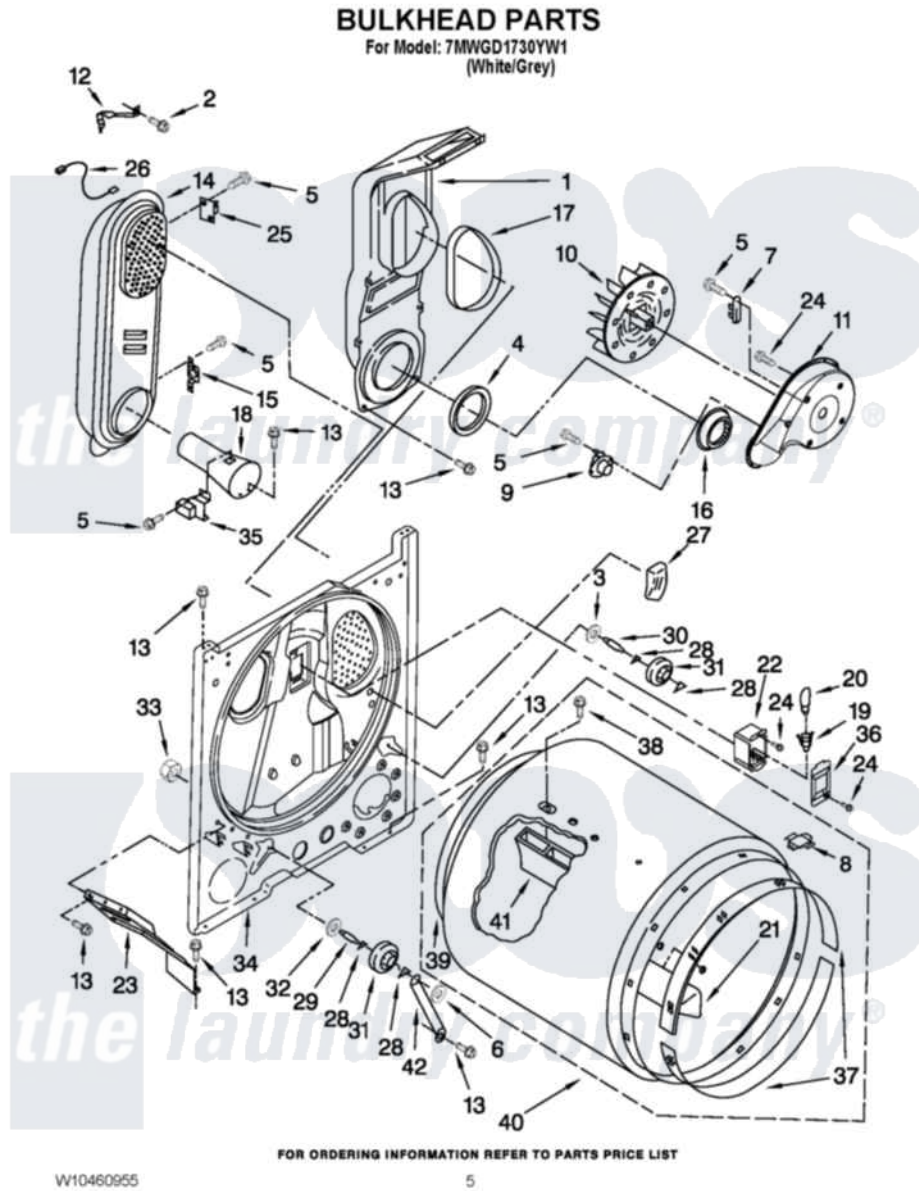

Maytag 7MWGD1730YW1 03 - BULKHEAD PARTS

Maytag [Residential Maytag 7MWGD1730YW1 Dryer Parts](#) Parts Diagram 03 - BULKHEAD PARTS
Click on the part number to view part

Item	Original Part Number	Replaced By	Status	Part Description
1	348368			Lint Chute Assembly
2	489463			Screw, 8-18 X 1/16
3	3388703			Washer, Support
4	347139			Seal, Lint Chute
5	90767			Screw, 8A X 3/8 HeX Washer Head Tapping
6	90296			Nut, Push On
7	3392519			Thermal Limiter
8	8066086			Plug, Drum Hole
9	8318268			Thermostat, Internal-Bias
10	694089			Wheel, Blower
11	8577230			Housing, Blower
12	3398161			CLIP
13	343641	681414		Screw, 10AB X 1/2
14	8530285	279980		Box
15	W10423382			Thermostat, High Limit 205F
16	696302			Shield, Exhaust

17	339956		Seal, Air Duct To Bulkhead
18	8066049		Funnel, Burner Light
19	W10214261		Socket, Drum Light Assembly
20	3406124	22002263	Lamp
21	3403636		Baffle, Drum
22	3977373		Bracket, Drum Light
23	3406022		Bracket, Bulkhead
24	3390647	488729	Screw
25	280010		Kit, Thermal Cut-Off
26	3401707		Jumper, Tco-High Limit
27	3976479	279366	Electrode
28	690997		Washer, Thrust
29	W10359270		Shaft, Drum Roller Threads
30	W10359269		Shaft, Drum Roller Threads
31	3397590	349241T	Support
32	348197		Washer, Support
33	W10298789		Nut, Push-In
34	3403414		Bulkhead
35	338906		Radiant, Sensor
36	3402841	8532165	Lens, Drum Light
37	692526	279441	BeaRng-Rng
38	W10219342		Screw, Baffle Mounting
39	W10352407	279857	Seal
40	695587		Drum Assembly
41	692490		Baffle, Drum
42	3976434		Bracket, Support Shaft