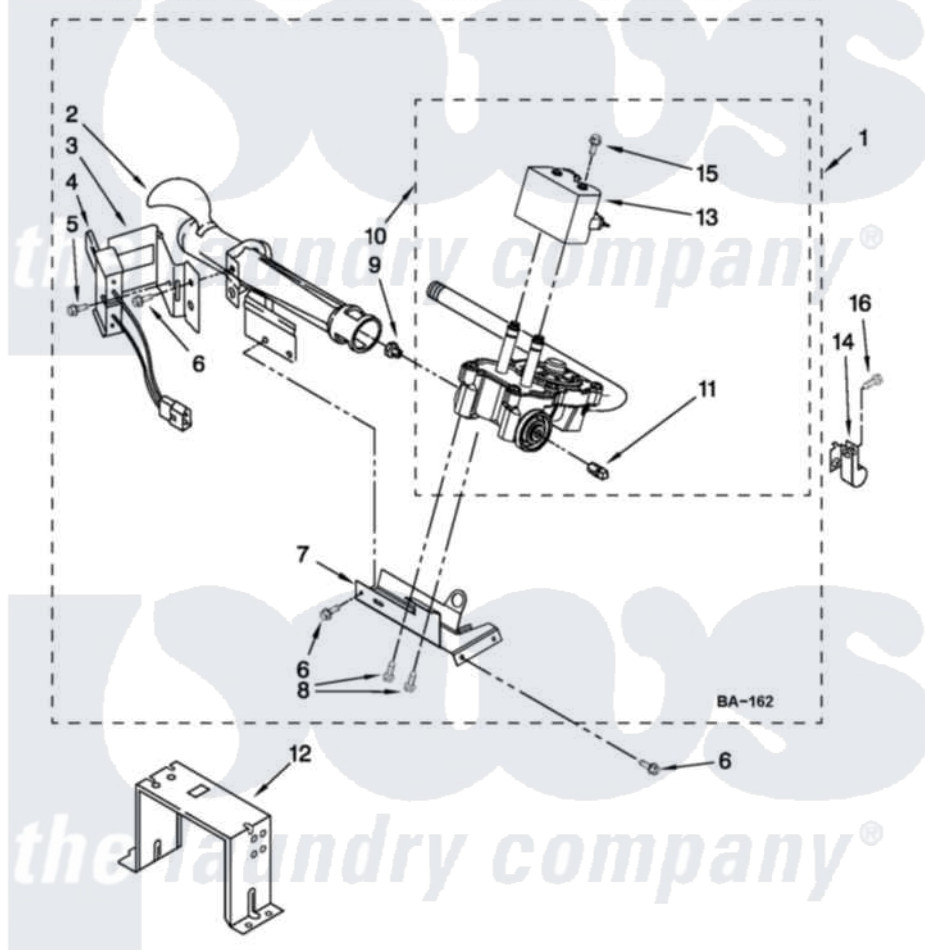

Maytag 7MWGD1730YW1 04 - W10336852 BURNER ASSEMBLY

W10336852 BURNER ASSEMBLY

For Model: 7MWGD1730YW1
(White/Grey)

USE WITH TYPE 1 - NATURAL, TYPE 2 - MIXED,
AND TYPE 4 - LIQUEFIED PROPANE AND BUTANE GASES

FOR ORDERING INFORMATION REFER TO PARTS PRICE LIST

W10460955

7

Maytag Residential Maytag 7MWGD1730YW1 Dryer Parts Parts Diagram 04 - W10336852 BURNER ASSEMBLY
Click on the part number to view part

Item	Original Part Number	Replaced By	Status	Part Description
1	W10336852	W10465748		Burner-Gas
2	688617	693140		Burner
3	694298			Bracket, Ignitor
4	686590	279311		Ignitor
5	3393909			Screw, 8-32 X 7/8
6	343641	681414		Screw, 10AB X 1/2
7	693986			Base, Burner
8	3387057			Screw, 10-16 X 1/2 Orifice, Burner
9	234826			Orifice, Burner Type 1
10	W10304604	W10500695		Valve-Gas
11	W10295523			Plug, Pipe
12	3389889			Bracket, Support
13	W10328463			Coil, 60 Hz
14	3978776			Bracket, Gas Pipe Switch
15	326049536			Screw, Coil
16	3390647	488729		Screw