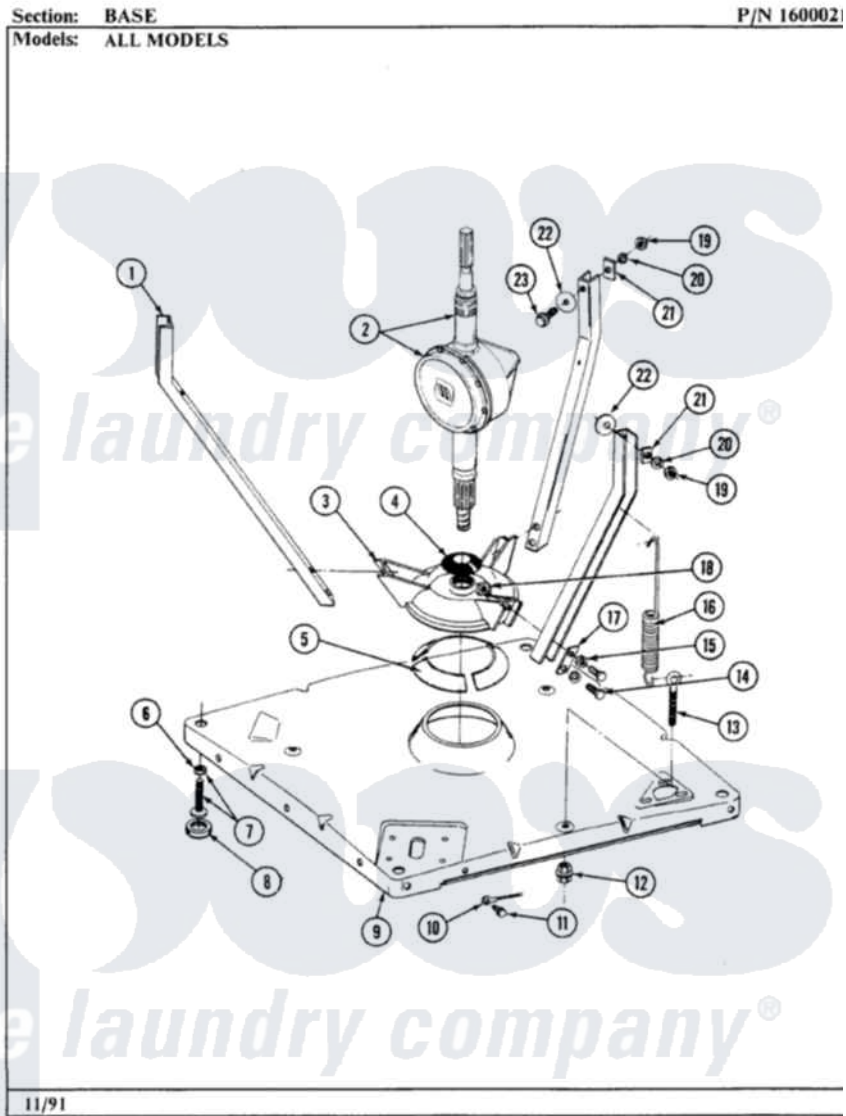

Maytag A104 01 - BASE

Maytag [Residential Maytag A104 Washer Parts](#) Parts Diagram 01 - BASE
 Click on the part number to view part

Item	Original Part Number	Replaced By	Status	Part Description
1	213100		Not Available	PART NOT USED
2	206708	6-2097790		Transmison
3	203725			Damper W/Bolt And Clip
4	211028	22001586		Deflector, Water
5	203956			Damper Pad Kit
6	210385			Lock Nut For Adjustable Leg
7	Y302699	22003428		Leg, Adjustable
8	210684			Foot, Adjustable Leg
9	203274			Base With Damper Pads
10	204807			Ground Wire, Supp. Plte To Top Cover
11	210186	3370225		Screw
12	211949			Nut, Adjustment Eyebolt
13	213120	216416		Bolt, Eye/Centering Spring
14	Y015627			Screw- Hex
15	911852	486009		Lockwasher
16	213054			Centering Spring - 3 Used

17	213073		Washer, Double Brace
18	Y052785		Nut, Brace To Damper
19	Y052734		Nut, Carrage Bolts And Bracket
20	Y054867		Washer, Lock
21	212979	Not Available	WASHER, TUB BRACE
22	211100		Washer, Outer Tub
23	200744	W10175939	Bolt
"	205254	W10175938	Bolt