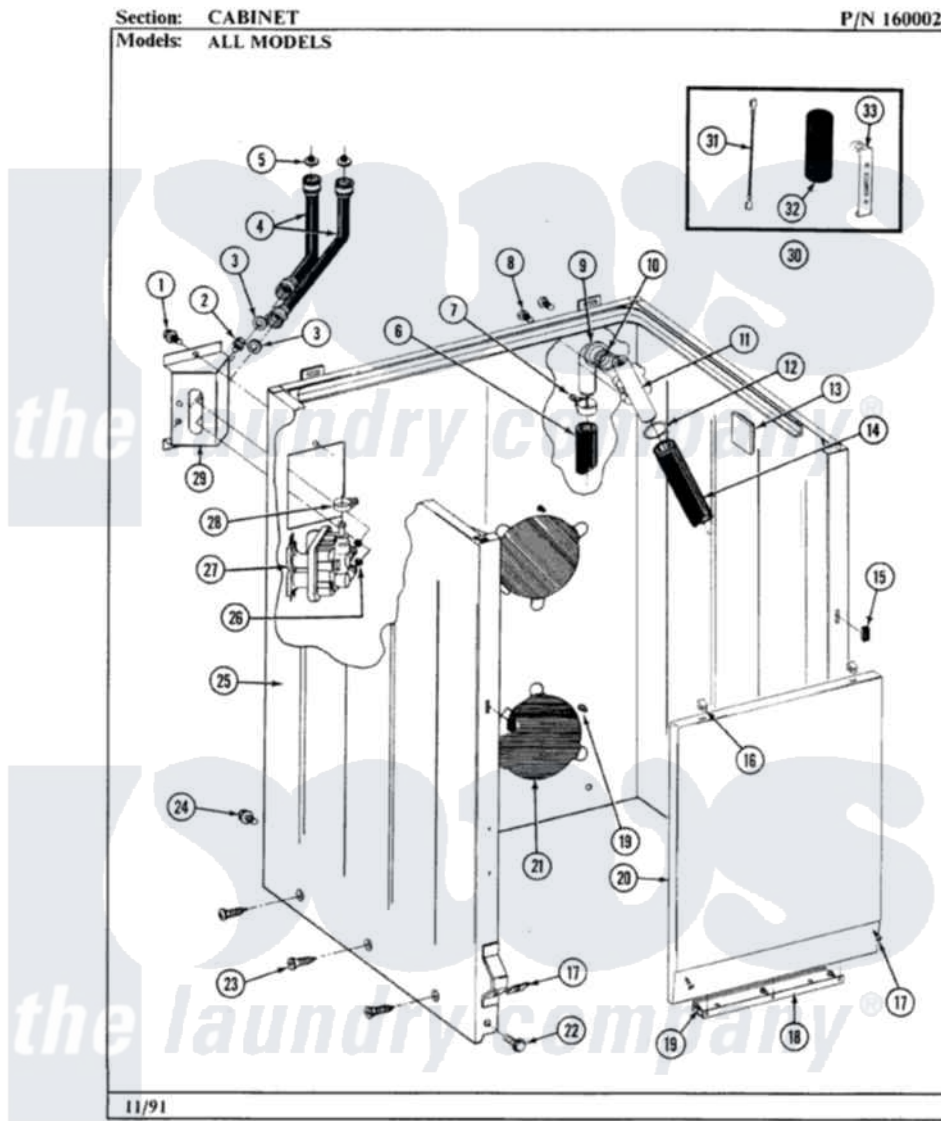

# Maytag A104 02 - CABINET

16

Maytag [Residential Maytag A104 Washer Parts](#) Parts Diagram 02 - CABINET  
Click on the part number to view part

Item	Original Part Number	Replaced By	Status	Part Description
1	212276	<a href="#">W10116760</a>		Screw
2	<a href="#">Y313561</a>			Screw---NA
3	<a href="#">Y013783</a>			Washer, Inlet Hose
4	<a href="#">202860</a>			Inlet Hose Assembly
5	200961	<a href="#">12001413</a>		Strainer And Washer Kit
6	215279	<a href="#">22003410</a>		Hose, Drain
7	200461	<a href="#">285655</a>		Clamp, Hose
8	<a href="#">Y014874</a>			Screw, Idler Arm And Sleeve
9	214764	<a href="#">208847</a>		Elbow
10	<a href="#">214765</a>			Gasket, Siphon Break
11	<a href="#">206638</a>			Siphon Break
12	200461	<a href="#">285655</a>		Clamp, Hose
13	<a href="#">215058</a>			Pad, Cabinet Bumper
14	214767	<a href="#">22001448</a>		Hose, Pump
15	214376	<a href="#">22002331</a>		Spacer, Front Panel
16	212982	<a href="#">22001650</a>		Fastener, Spring

17	<a href="#">204439</a>		Screw And Fstner Assembly
18	<a href="#">213846</a>		Guard, Belt
19	211294	<a href="#">90767</a>	Screw, 8A X 3/8 HeX Washer Head Tapping
20	212998	Not Available	PANEL, FRONT (WHT)
21	211878	Not Available	PLATE, ACCESS
22	213122	<a href="#">27001200</a>	Screw
23	<a href="#">213007</a>		Xfor Cabinet See Cabinet, Back
24	213121	<a href="#">3400111</a>	Screw, 12-14 X 5/8
25	203319	<a href="#">22203319</a>	Cabinet
26	214337	<a href="#">96160</a>	Screen
27	<a href="#">205613</a>		Water Valve
28	<a href="#">201575</a>		Clamp, Hose
29	214812	<a href="#">22002361</a>	Bracket, Water Valve
30	<a href="#">206103</a>		Capacitor Kit
31	<a href="#">203237</a>		No.17 Wire With Terminal
32	<a href="#">Y200832</a>		Capacitor
33	<a href="#">211149</a>		Clip, Capacitor