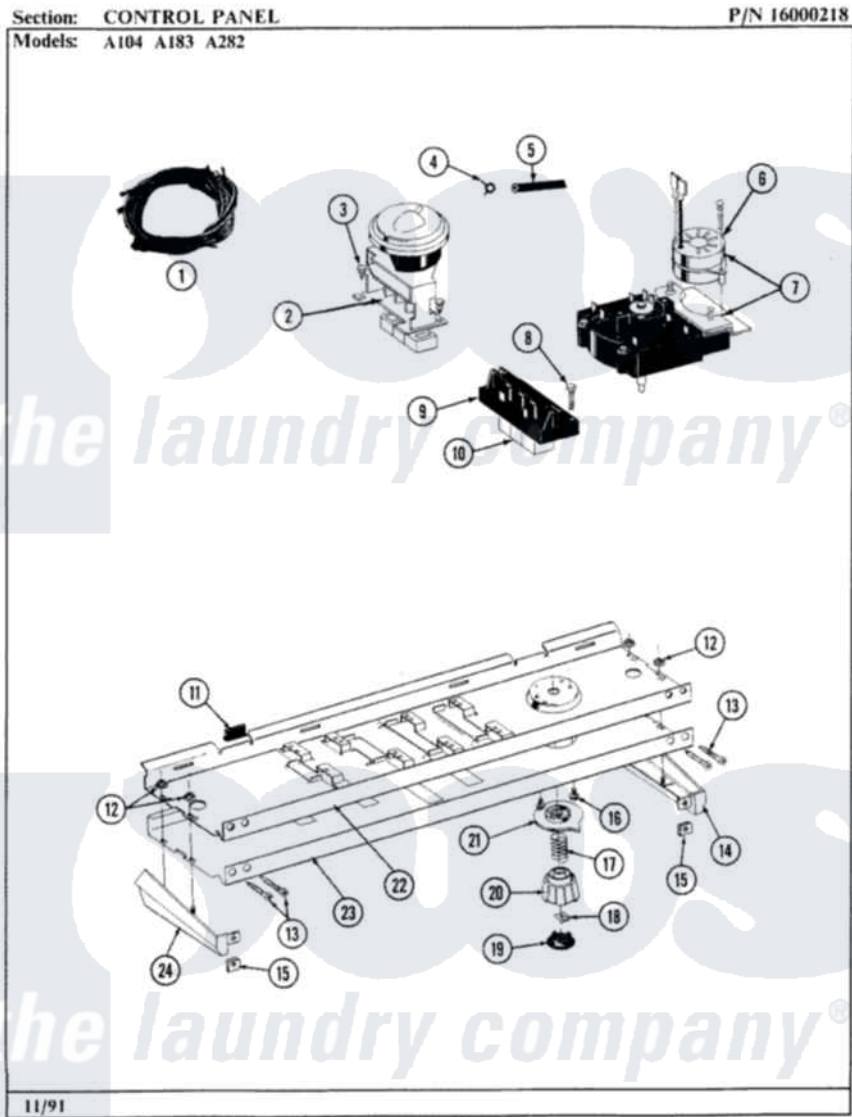

Maytag A104 04 - CONTROL PANEL

2

Maytag Residential Maytag A104 Washer Parts Parts Diagram 04 - CONTROL PANEL
Click on the part number to view part

Item	Original Part Number	Replaced By	Status	Part Description
1	206239		Not Available	WIRE HARNESS
2	206513		Not Available	WATER LEVEL CONTROL SWITCH
3	211168	W10139210		Screw, 8-18 X 5/16
4	410296	596669		Clamp, Manifold
5	212942	22001619		Tube, Water Level Switch
6	205033	22205033		Motor- Tim
7	206686			Timer
8	213117	67006908		Screw, Ice Rack
9	206216			Water Temperature Switch
10	215211			Button For Switch
11	214897			Pad, Control Panel
12	214872			Palnut, End Cap Note: Nut, Lamp Holder
13	210932			Screw, No.8 X 9/16 Ctsk Note: Screw, Inlet Duct
14	214816			End Cap F/Control Panel-RH

15	214894		Fastener, End Cap
16	213966	3400014	Screw
17	211065		Spring, Index Wheel
18	211605		Bezel, Timer Dial
19	214806	Not Available	CAP FOR TIMER KNOB
20	215162		Timer Knob
21	215161	22001571	Bezel, Timer Dial
22	214818		Back Up Plate
23	206570	Not Available	CONTROL PANEL
24	214815		End Cap F/Control Panel-LH