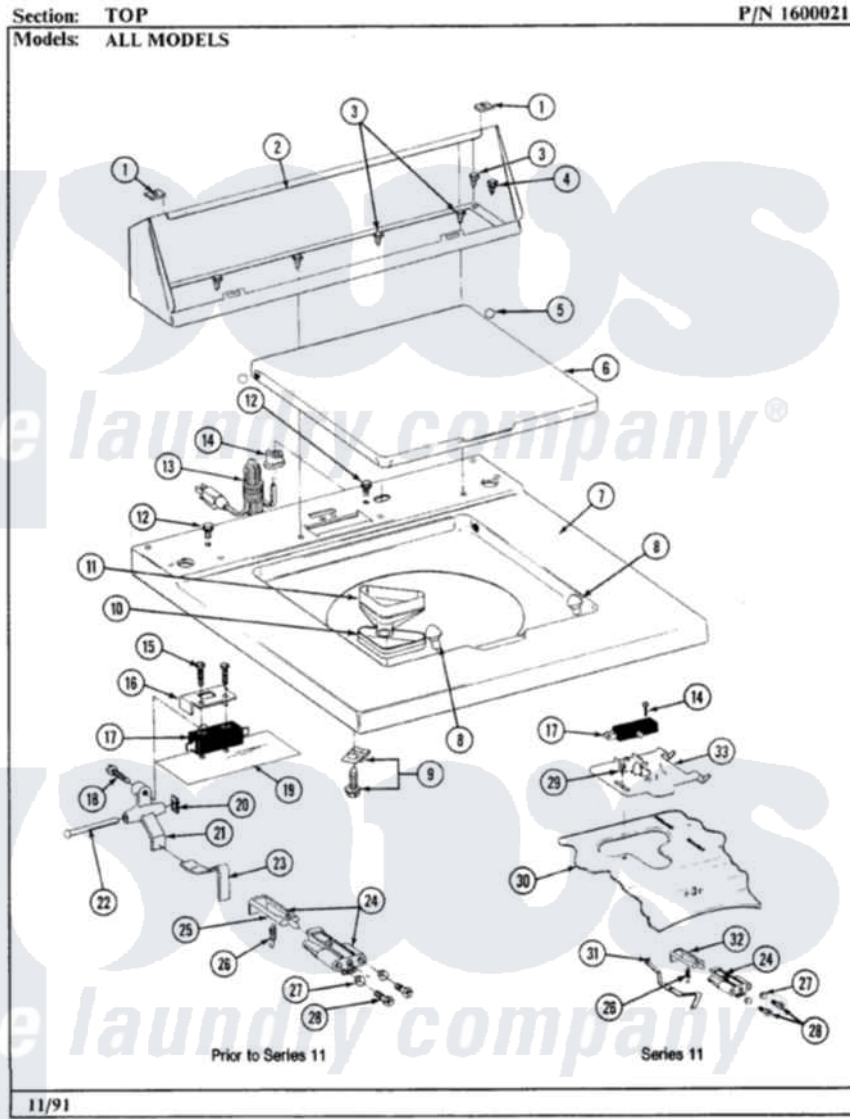

Maytag A104 06 - TOP

12

Maytag [Residential Maytag A104 Washer Parts](#) Parts Diagram 06 - TOP
Click on the part number to view part

Item	Original Part Number	Replaced By	Status	Part Description
1	215075			Fastener, Control Panel To Console
2	205635			Console
"	205635L		Not Available	CONSOLE (ALM)
"	205635M		Not Available	CONSOLE (HVST WHEAT)
3	211294	90767		Screw, 8A X 3/8 HeX Washer Head Tapping
4	313551	31-3551		Dw Minimanu
5	211726			Hinge, Ball Lid
6	212073M		Not Available	LID-HARVEST WHEAT
"	212073L		Not Available	LID-ALMOND
"	212073			LID (WHITE)
7	205538M		Not Available	TOP COVER-HARVEST WHEAT
"	205538L		Not Available	TOP COVER-ALMOND
"	205538		Not Available	TOP COVER-WHITE
8	212716			Bumper, Lid

9	204445		Screw And Fastener Assembly
10	214436		Gasket
11	214437	215577	Bleach Inlet White
12	210186	3370225	Screw
13	204590		Cord, Power
14	211881		Grommet, Cord Part Not Used- Gas Models Only
15	213501		Screw, No.6-20 X 1-1/8 Inch
16	214898		Cover For Lid Switch
17	205415	279347	Switch-Lid
18	911267		Screw, Pump Cover
19	214987		Moisture Barrier For Switch
20	410635		Fastener
21	214813	Not Available	LEVER FOR LID SWITCH
22	214805		Pin For Unbalance Lever
23	215236	214804	Unbalance Lever
24	204968		Plunger And Bracket Assembly--W
25	213718		Plunger, Lid Switch
26	213720		Spring, Lid Switch
27	211500		Washer, Bracket To Top Cover
28	910182	25-7809	Screw, No.6-20 1/2 Flthd Torx
29	207159	489355	Screw, 8 X 1/2
30	207172		Top Cover
"	207172L		Top Cover Assembly ALM---- NA
"	207172M	Not Available	TOP COVER ASSY HVT WHEAT
31	215704		Lever, Unbalance
32	215700	Not Available	LID SWITCH PLUNGER
33	Y215699	22001678	Bracket, Switch And Fuse