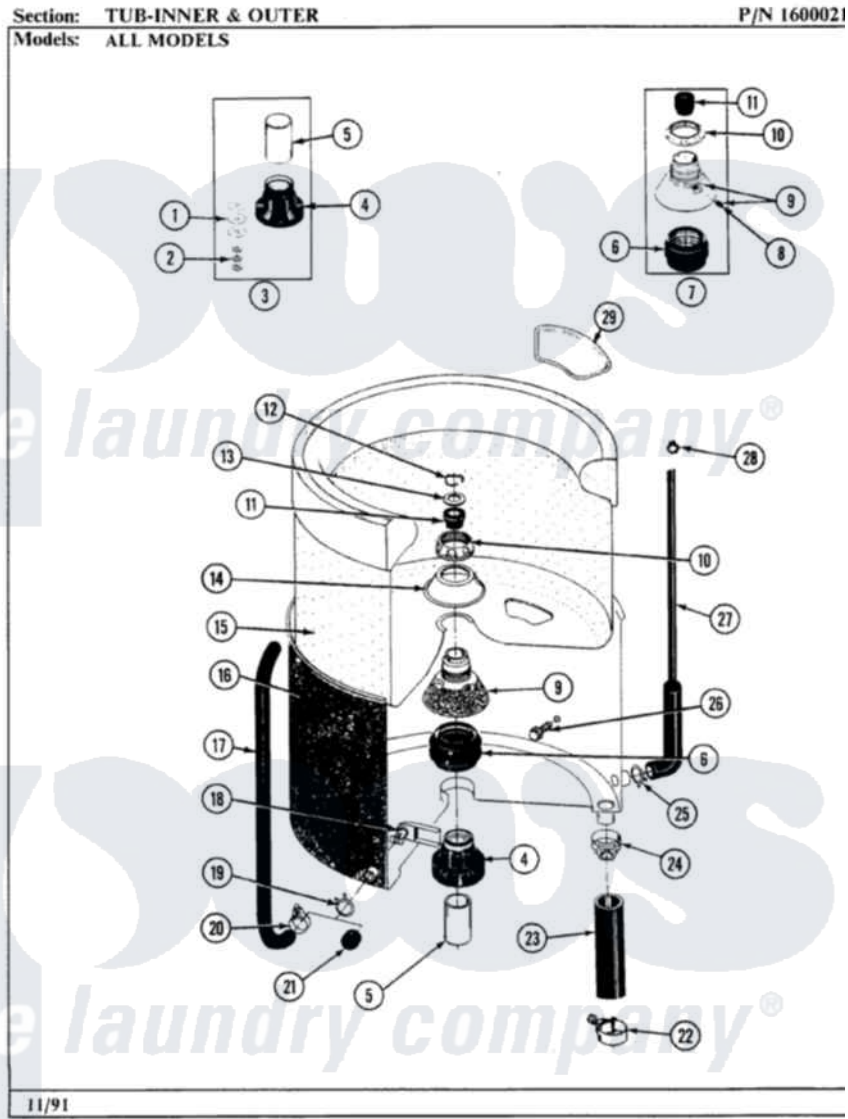

Maytag A104 09 - TUB (INNER & OUTER)

20

Maytag Residential Maytag A104 Washer Parts Parts Diagram 09 - TUB (INNER & OUTER)
Click on the part number to view part

Item	Original Part Number	Replaced By	Status	Part Description
1	211100			Washer, Outer Tub
2	Y054867			Washer, Lock
3	204013	6-2040130		Tub Bearin
4	200824	6-2040130		Tub Bearin
5	211130			Bearing Liner, Tub Bearing
6	201537	6-2095720		Mounting S
7	204012	6-2095720		Mounting S
8	211618	22001423		Set Screw, Mounting Stem
9	202521	6-2095720		Mounting S
10	211047	6-2110472		Nut- Clamp
11	Y0A4298	6-0A57420		Seal- Agitator
12	Y015667			Retaining Ring
13	Y015666			Washer, Retaining -
14	211210			Washer, Clamping Nut
15	201523		Not Available	INNER TUB
16	205486		Not Available	PART NOT USED

18	214434		Spout, Deflector
19	214739	596669	Clamp, Manifold
20	205161	489503	Clamp
21	214725		Cap For Spout-Outer Tub
22	200461	285655	Clamp, Hose
23	Y212989		Hose, Outer Tub To Pump
24	200900	616099	Clamp
25	211641		Clamp, 1-1/16"
26	200744	W10175939	Bolt
"	205254	W10175938	Bolt
27	212942	22001619	Tube, Water Level Switch
28	410296	596669	Clamp, Manifold