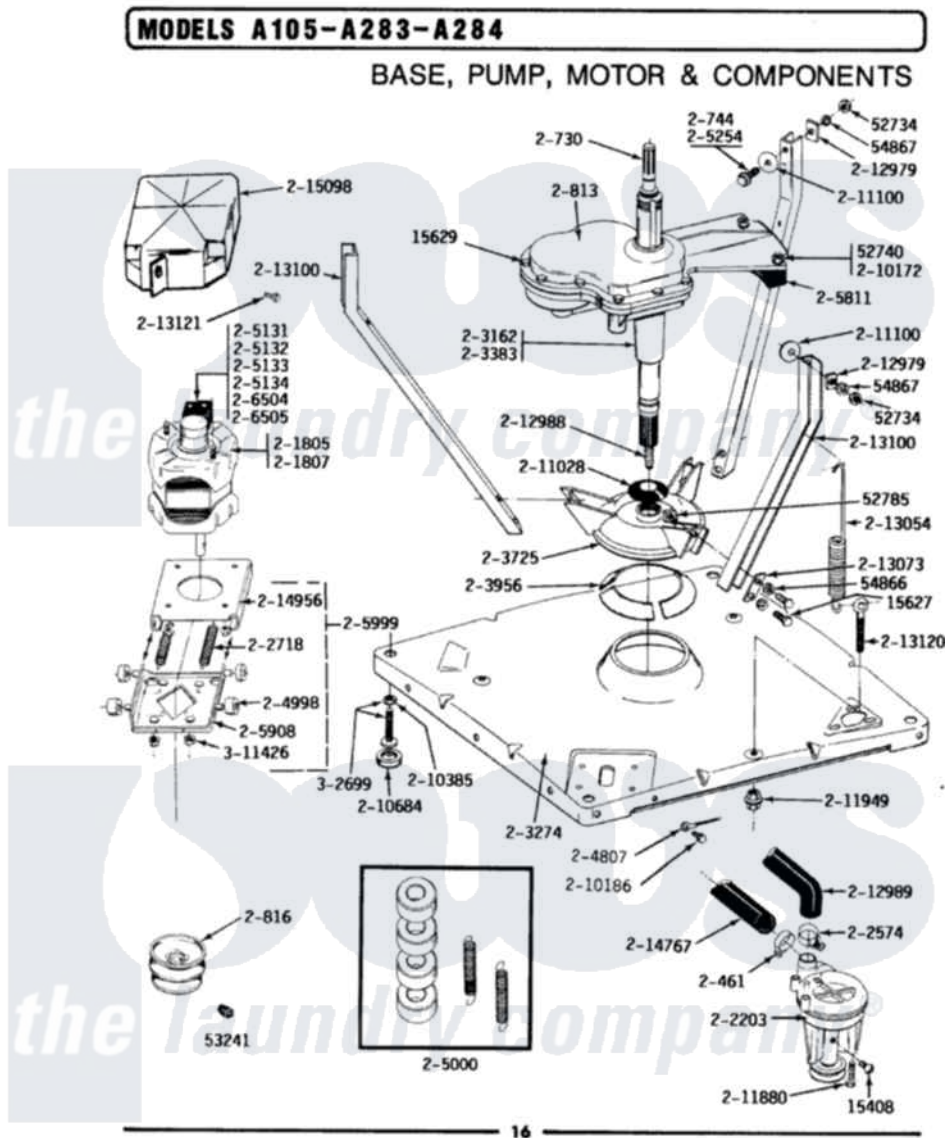

Maytag A105 01 - BASE, PUMP, MOTOR & COMPONENTS

Maytag Residential Maytag A105 Washer Parts Parts Diagram 01 - BASE, PUMP, MOTOR & COMPONENTS
 Click on the part number to view part

Item	Original Part Number	Replaced By	Status	Part Description
1	Y015408	22003235		Screw, Bearing Insert
2	Y015627			Screw- Hex
3	Y015629			Bolt, Grinding Chamber
4	Y052734			Nut, Carrage Bolts And Bracket
5	Y052740	62739		Nut, Lock
6	Y052785			Nut, Brace To Damper
7	Y053241			Set Screw, Motor Pulley
8	Y054866	486009		Lockwasher
9	Y054867			Washer, Lock
10	200461	285655		Clamp, Hose
11	200730	22002124		Shaft- Agi
12	200744	W10175939		Bolt
13	200813		Not Available	GEAR CASE COVER ASSEMBLY
14	200816	6-2008160		Pulley- MO
15	201805	12002351		Motor-Drve