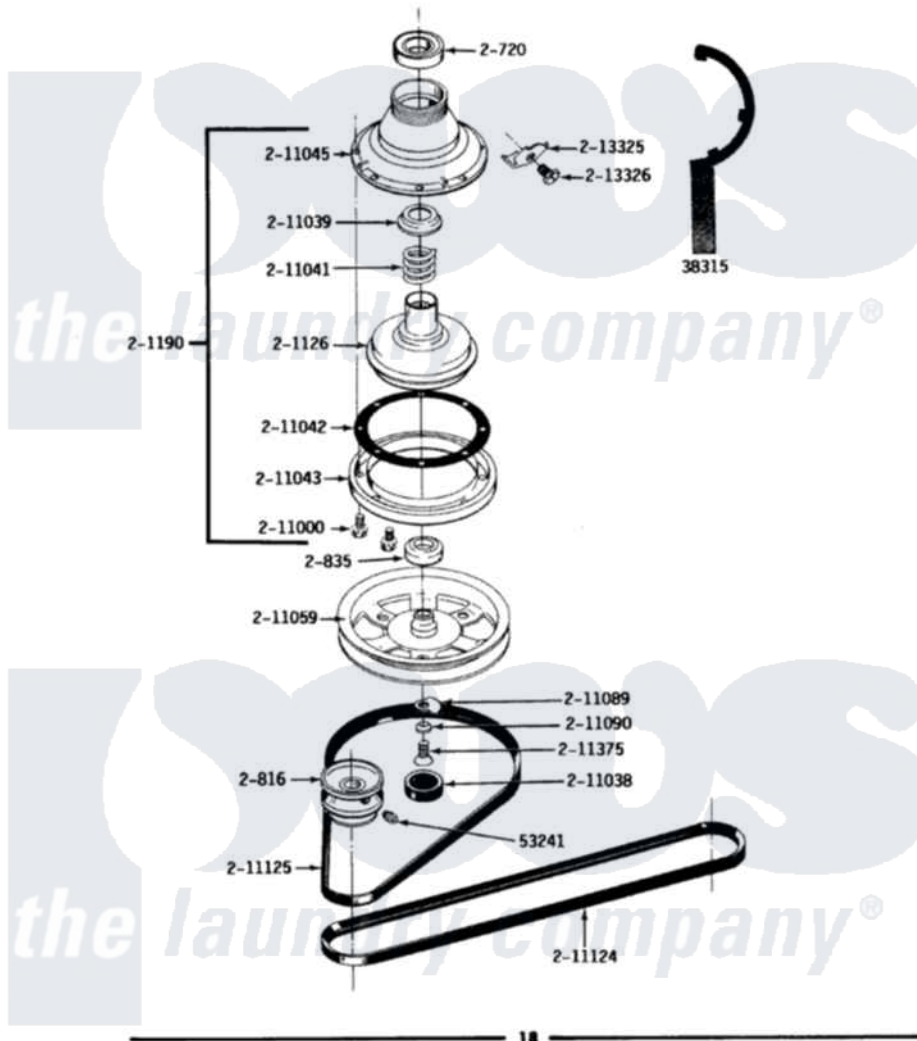

Maytag A105 03 - CLUTCH, BRAKE & BELTS

MODELS A105-A283-A284 CLUTCH, BRAKE & BELTS

Maytag Residential Maytag A105 Washer Parts Parts Diagram 03 - CLUTCH, BRAKE & BELTS
 Click on the part number to view part

Item	Original Part Number	Replaced By	Status	Part Description
1	Y038315	038315		Tool
2	Y053241			Set Screw, Motor Pulley
3	Y200720	22003441		Bearing, Rear
4	200816	6-2008160		Pulley- MO
5	200835			Bearing, Brake Rotor
6	201126	6-2011900		Brake Asse
7	201190	6-2011900		Brake Asse
8	211000			SCREW, BRAKE DRUM (HEX HEAD)
9	211038		Not Available	CAP, OIL RETAINER
10	211039	6-2011900		Brake Asse
11	211041	6-2011900		Brake Asse
12	211042	6-2011900		Brake Asse
13	211043	6-2011900		Brake Asse
14	211045	6-2011900		Brake Asse
15	211059	6-2301530		Pulley
16	211089			Lug, Stop Pulley

17	211090	22003555	Washer, Stop Lug
18	211124		Part Not Used
19	211125		V Belt, Drive Pulley
20	211375	681582	Screw
21	213325		Clip, Retaining
22	213326		Bolt, Sems Retaining Clip