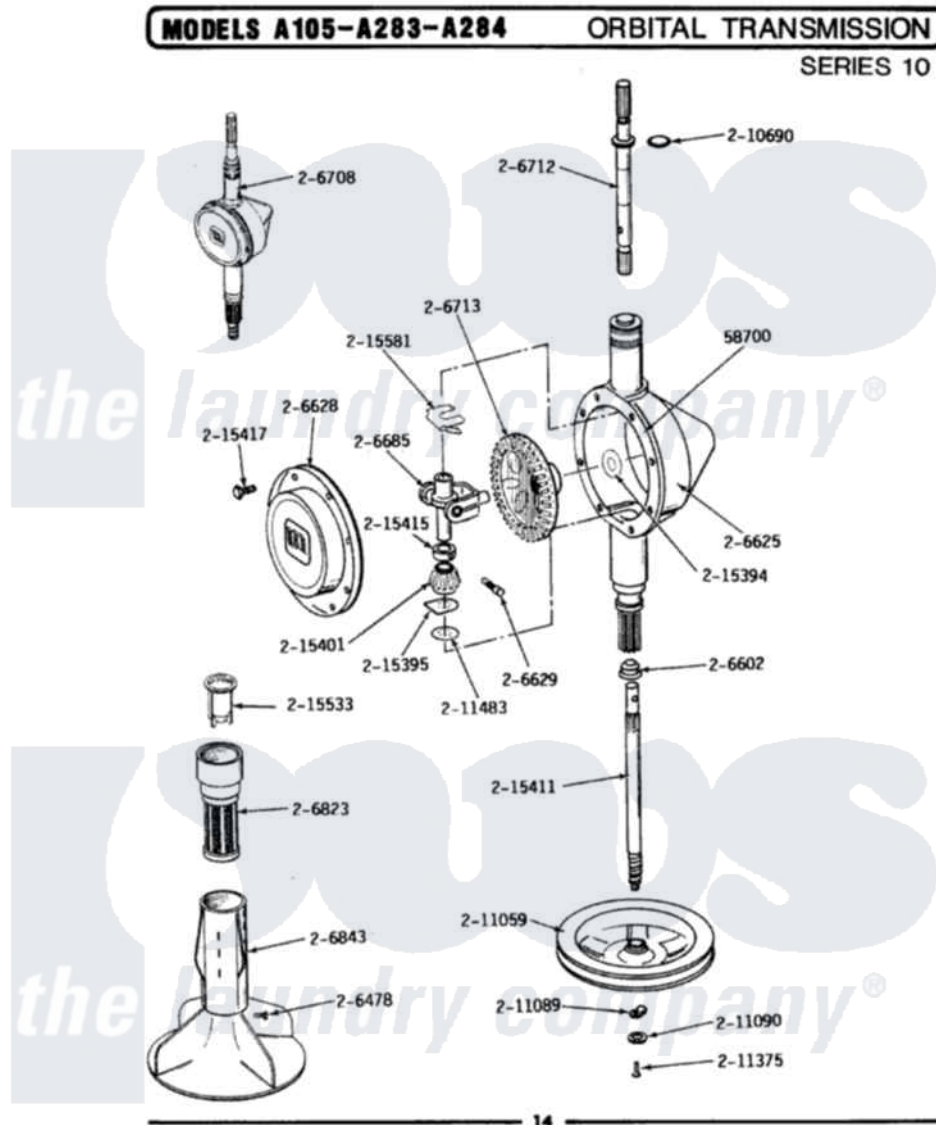

Maytag A105 05 - ORBITAL TRANSMISSION (SERIES 10)

14

Maytag [Residential Maytag A105 Washer Parts](#) Parts Diagram 05 - ORBITAL TRANSMISSION (SERIES 10)
 Click on the part number to view part

Item	Original Part Number	Replaced By	Status	Part Description
1	Y058700	675652		Adhesive
2	206478		Not Available	SCREW & WASHER FOR AGITATOR
3	206602	207843		Lip Seal Repair Kit
4	206625	6-2097790		Transmison
5	206628			Cover, Transmission
6	Y206629			Pin, Collar
7	206685	6-2066850		Yoke
8	206708	6-2097790		Transmison
9	206712	6-2097820		Kit- Shaft
10	206713	6-2067130		Gear- Beve
11	206823	Y207427		Lint Filter Shallow
12	206843	207538		Agitator W/Lock Screw
13	210690			Seal, Rubber
14	211059	6-2301530		Pulley
15	211089			Lug, Stop Pulley
16	211090	22003555		Washer, Stop Lug

17	211375	681582	Screw
18	211483	6-2114830	Washer- SP
19	215394		Washer, Bevel Gear
20	215395		Plate, Clutch
21	215401	W10221114	Pinion
22	215411	12001451	Ctr Shaft W/Collar Andkeeper-Sha
23	215415	Not Available	COLLAR, LOWER
24	215417	Not Available	SCREW, TRANSMISSION COVER
25	215533	215733	Dispensing Cup
26	215581		Spring, Agitator Shaft