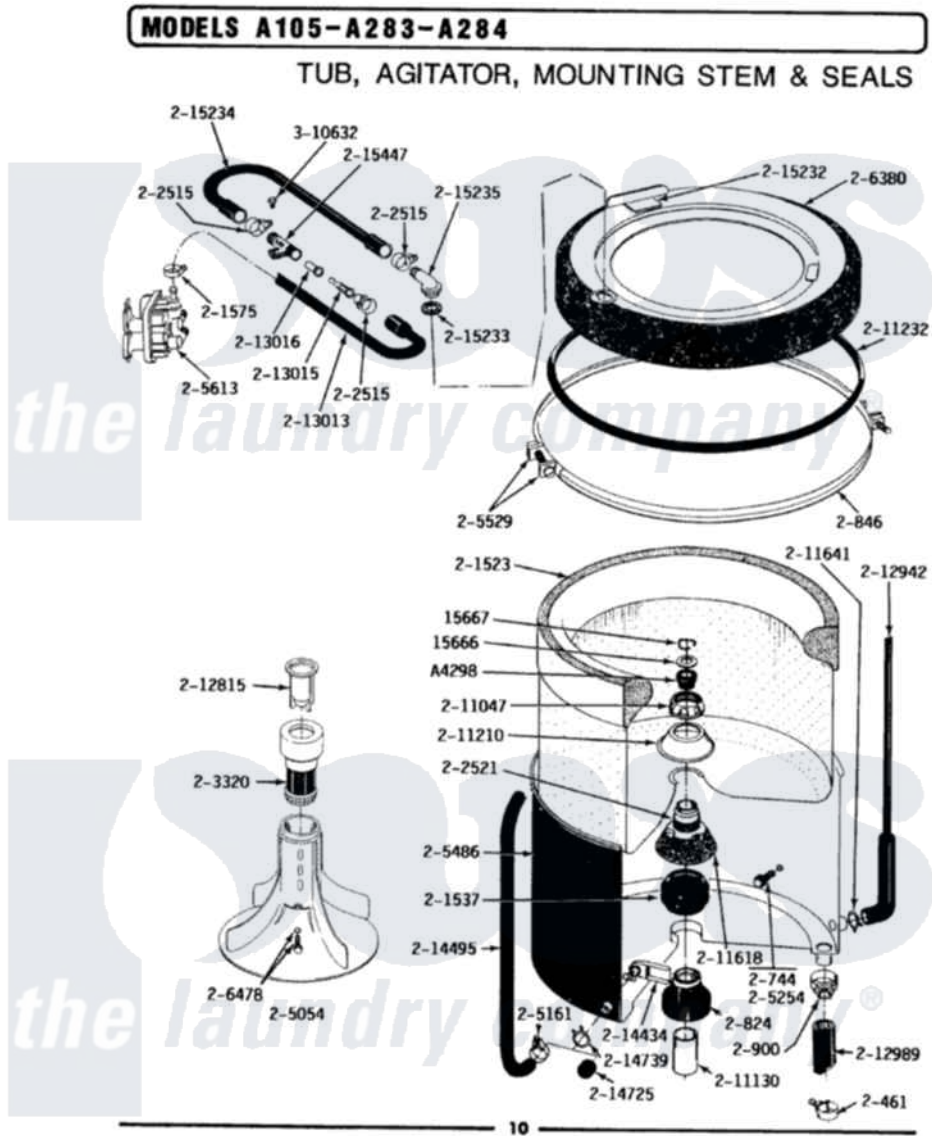

Maytag A105 09 - TUB, AGITATOR, MOUNTING STEM & SEAL

Maytag [Residential Maytag A105 Washer Parts](#) Parts Diagram 09 - TUB, AGITATOR, MOUNTING STEM & SEAL
 Click on the part number to view part

Item	Original Part Number	Replaced By	Status	Part Description
1	Y0A4298	6-0A57420		Seal- Agitator
2	Y015666			Washer, Retaining -
3	Y015667			Retaining Ring
NI	Y054867			Washer, Lock
5	200461	285655		Clamp, Hose
6	200744	W10175939		Bolt
7	200824	6-2040130		Tub Bearin
8	200846			Clamp - Tub Cover
9	200900	616099		Clamp
10	201523		Not Available	INNER TUB
11	201537	6-2095720		Mounting S
12	201575			Clamp, Hose
13	202515	596669		Clamp, Manifold
14	202521	6-2095720		Mounting S
15	203320		Not Available	LINT FILTER - DISPENSER
NI	204012	6-2095720		Mounting S

"	204013	6-2040130		Tub Bearin
18	205054		Not Available	AGITATOR
19	205161	489503		Clamp
20	205254	W10175938		Bolt
21	205486		Not Available	PART NOT USED
22	205529			Nut And Bolt Kit For Tub Clam
23	205613			Water Valve
24	206380		Not Available	COVER, TUB
25	206478		Not Available	SCREW & WASHER FOR AGITATOR
26	211047	6-2110472		Nut- Clamp
NI	211100			Washer, Outer Tub
28	211130			Bearing Liner, Tub Bearing
29	211210			Washer, Clamping Nut
30	211232			Seal, Tub Cover
31	211618	22001423		Set Screw, Mounting Stem
32	211641			Clamp, 1-1/16"
33	212815		Not Available	DISPENSER CUP
34	212942	22001619		Tube, Water Level Switch
35	Y212989			Hose, Outer Tub To Pump
36	213013			Hose, Injector
37	213015			Nozzle, Injector
38	213016	216201		Nozzle
39	214725			Cap For Spout-Outer Tub
40	214739	596669		Clamp, Manifold
41	215232			Bumper, Unbalance
42	215233			Seal For Injector Tube
43	Y215234			Hose, Injector Fill
44	215235			Tube, Injector
45	215447			Sleeve For Injector
46	Y310632	1163839		Screw