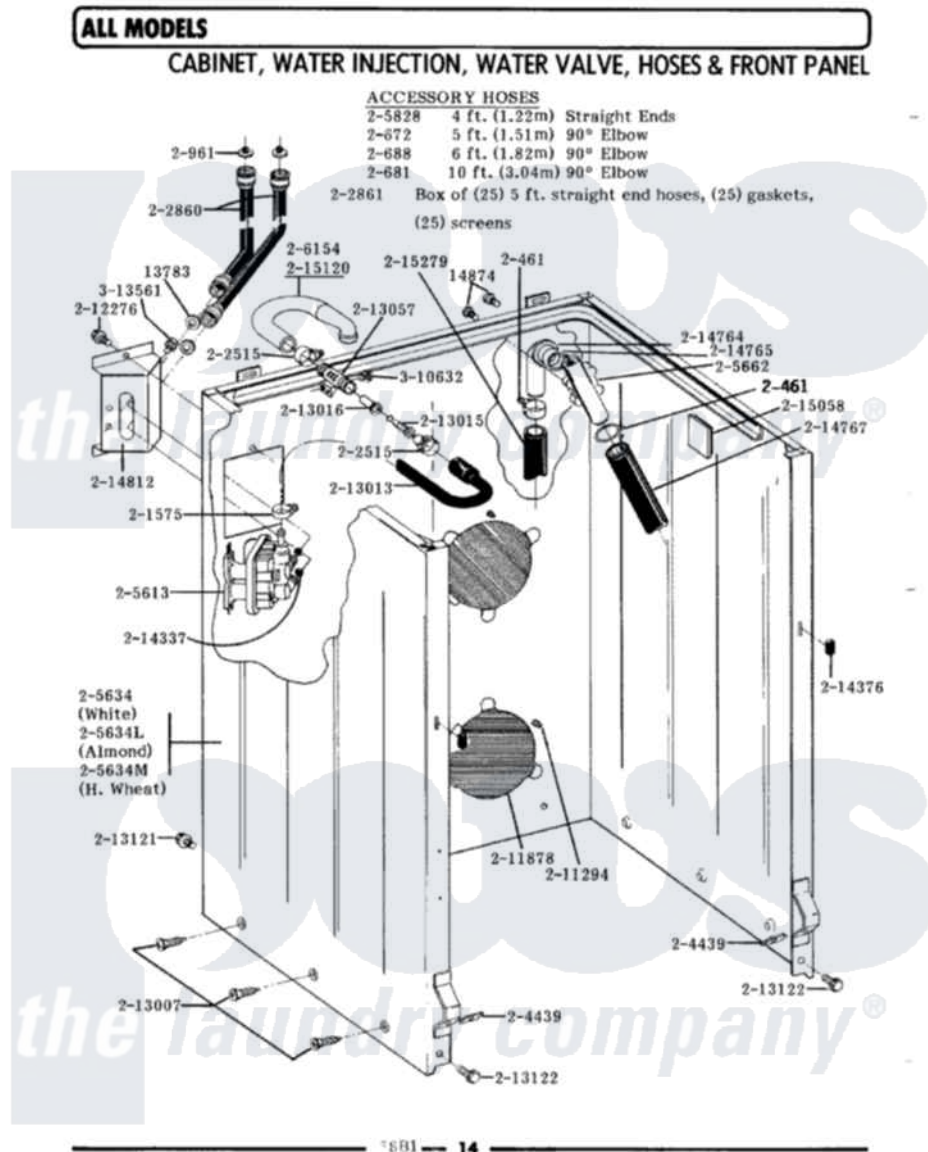

# Maytag A110 03 - CBNT,WATER INJ & VALVE,HOSES & FRT PANEL

Maytag Residential Maytag A110 Washer Parts Diagram 03 - CBNT,WATER INJ & VALVE,HOSES & FRT PANEL

Click on the part number to view part

Item	Original Part Number	Replaced By	Status	Part Description
1	<a href="#">Y013783</a>			Washer, Inlet Hose
2	<a href="#">Y014874</a>			Screw, Idler Arm And Sleeve
3	200461	<a href="#">285655</a>		Clamp, Hose
4	200672	<a href="#">76314</a>		Hose, Inlet 6 Ft. Hose With Elbow
5	200681	<a href="#">21001467</a>		Hose- 10'
6	200688	<a href="#">76314</a>		Hose, Inlet 6 Ft. Hose With Elbow
7	<a href="#">Y200832</a>			Capacitor
8	200961	<a href="#">12001413</a>		Strainer And Washer Kit
9	<a href="#">201575</a>			Clamp, Hose
10	202515	<a href="#">596669</a>		Clamp, Manifold
11	<a href="#">202860</a>			Inlet Hose Assembly
12	202861	<a href="#">202860</a>		Inlet Hose Assembly
13	<a href="#">203237</a>			No.17 Wire With Terminal
14	<a href="#">204439</a>			Screw And Fstner Assembly