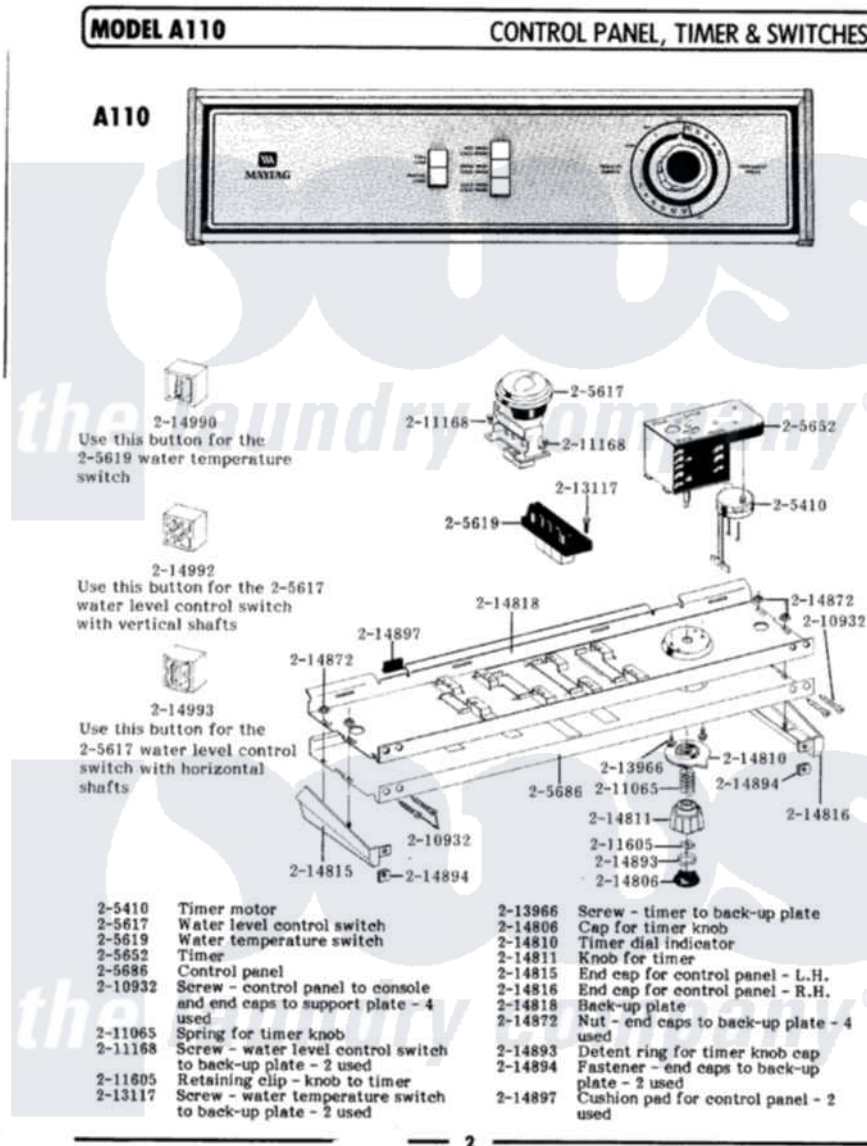

Maytag A110 05 - CONTROL PANEL, TIMER & SWITCHES (A110)

Maytag Residential Maytag A110 Washer Parts Parts Diagram 05 - CONTROL PANEL, TIMER & SWITCHES (A110)
 Click on the part number to view part

Item	Original Part Number	Replaced By	Status	Part Description
1	205410		Not Available	TIMER MOTOR 120-60
2	205617			Water Level Control Switch
3	205619		Not Available	WATER TEMPERATURE SWITCH
4	205652	22205652		Timer
5	210932			Screw, No.8 X 9/16 Ctsk Note: Screw, Inlet Duct
6	211065			Spring, Index Wheel
7	211168	W10139210		Screw, 8-18 X 5/16
8	211605			Bezel, Timer Dial
9	213117	67006908		Screw, Ice Rack
10	213966	3400014		Screw
11	214806		Not Available	CAP FOR TIMER KNOB
12	214810	22001571		Bezel, Timer Dial
13	214811			Knob For Timer
14	214815			End Cap F/Control Panel-LH
15	214816			End Cap F/Control Panel-RH

16	214818		Back Up Plate
17	214872		Palnut, End Cap Note: Nut, Lamp Holder
18	214893	Not Available	DETENT RING F/TIMER KNOB CA
19	214894		Fastener, End Cap
20	214897		Pad, Control Panel