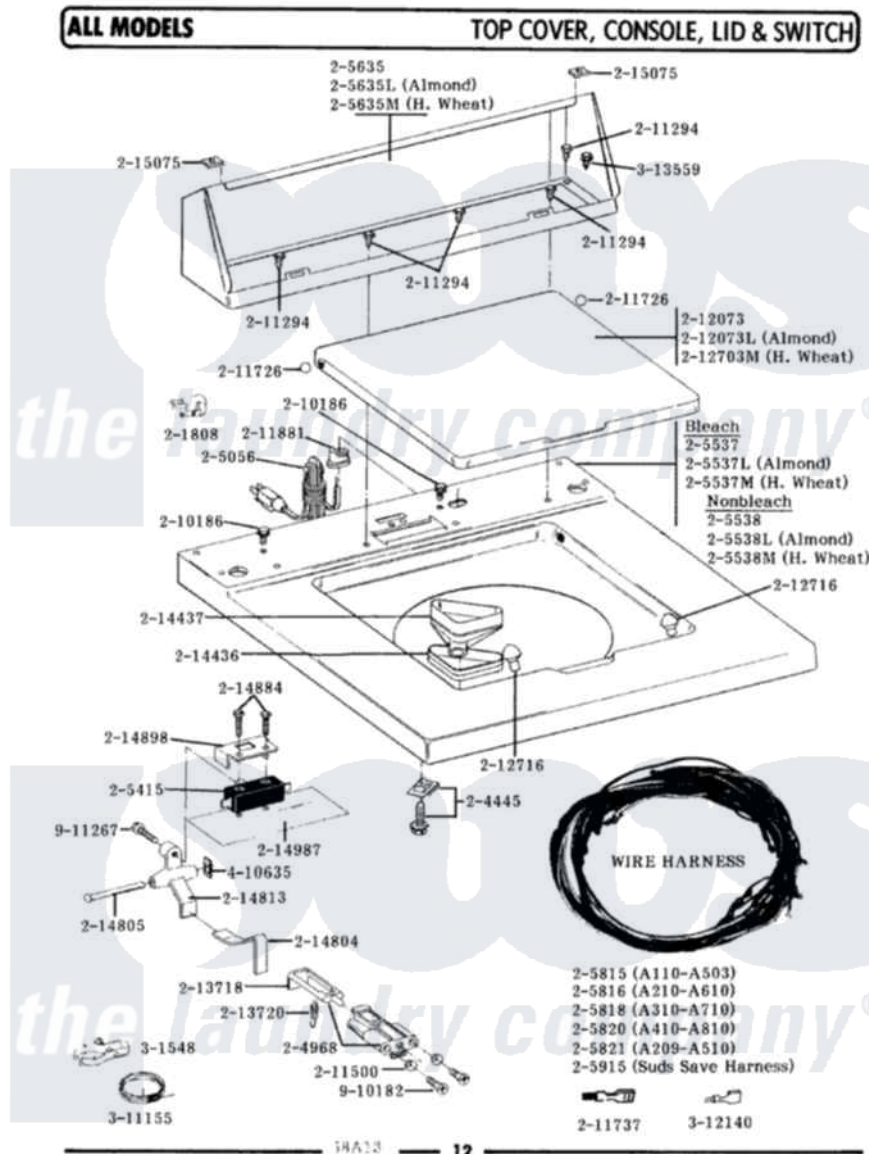

Maytag A110 07 - TOP COVER, CONSOLE & LID SWITCH

Maytag Residential Maytag A110 Washer Parts Parts Diagram 07 - TOP COVER, CONSOLE & LID SWITCH
 Click on the part number to view part

| Item | Original Part Number | Replaced By | Status | Part Description |
|------|-------------------------|-------------------------|---------------|---------------------------------|
| 1 | 205997 | | | Non-Bleach Conversion Kit |
| 2 | Y201808 | | | Converter |
| 3 | 204445 | | | Screw And Fastener Assembly |
| 4 | 204968 | | | Plunger And Bracket Assembly--W |
| 5 | 205056 | 204590 | | Cord, Power |
| 6 | 205415 | 279347 | | Switch-Lid |
| 7 | 205538 | | Not Available | TOP COVER-WHITE |
| 8 | 205538L | | Not Available | TOP COVER-ALMOND |
| 9 | 205538M | | Not Available | TOP COVER-HARVEST WHEAT |
| 10 | 205635 | | | Console |
| 11 | 205635L | | Not Available | CONSOLE (ALM) |
| 12 | 205635M | | Not Available | CONSOLE (HVST WHEAT) |
| 13 | 205815 | | Not Available | MAIN WIRE HARNESS |
| 14 | 205915 | | Not Available | SUDS SAVE HARNESS |
| 15 | 210186 | 3370225 | | Screw |