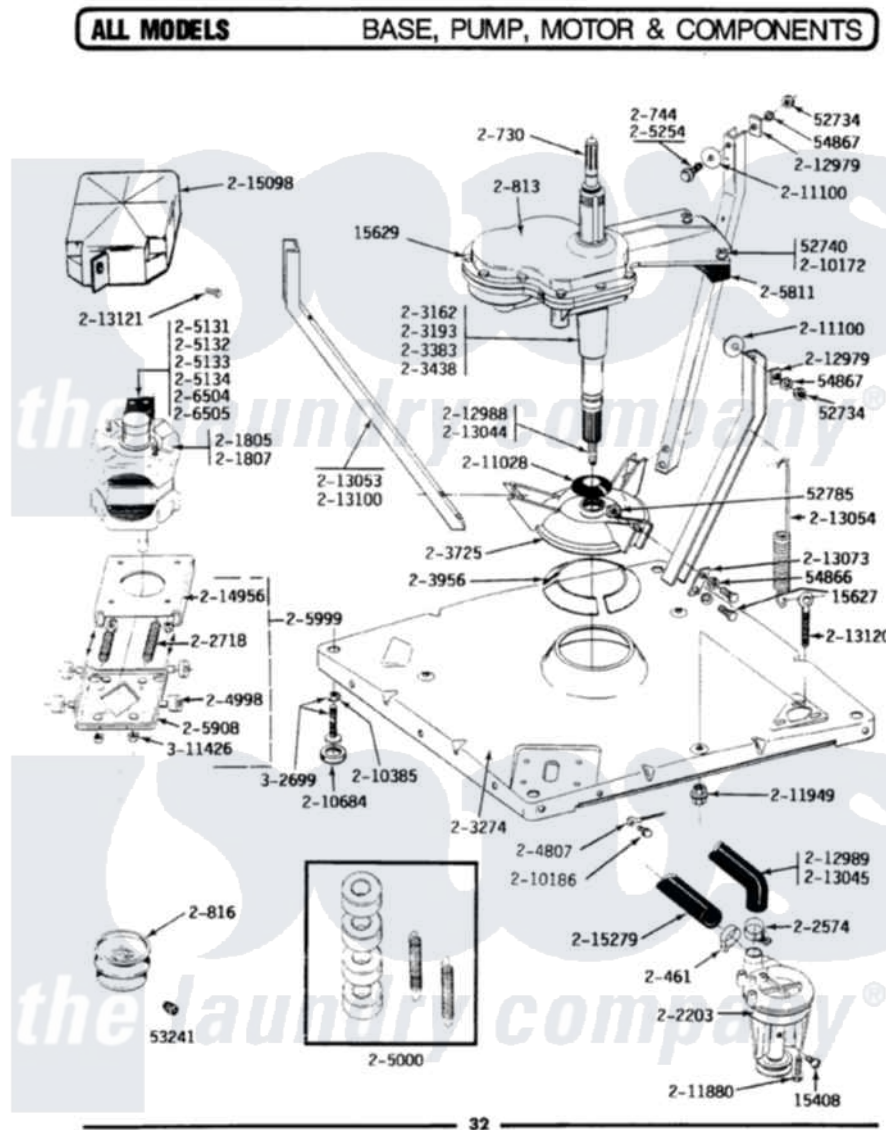

Maytag A112 02 - BASE, PUMP, MOTOR & COMPONENTS

Maytag Residential Maytag A112 Washer Parts Parts Diagram 02 - BASE, PUMP, MOTOR & COMPONENTS
 Click on the part number to view part

Item	Original Part Number	Replaced By	Status	Part Description
1	Y015408	22003235		Screw, Bearing Insert
2	Y015627			Screw- Hex
3	Y015629			Bolt, Grinding Chamber
4	Y052734			Nut, Carrage Bolts And Bracket
5	Y052740	62739		Nut, Lock
6	Y052785			Nut, Brace To Damper
7	Y053241			Set Screw, Motor Pulley
8	Y054866	486009		Lockwasher
9	Y054867			Washer, Lock
10	200461	285655		Clamp, Hose
11	200730	22002124		Shaft- Agi
12	200744	W10175939		Bolt
13	200813		Not Available	GEAR CASE COVER ASSEMBLY
14	200816	6-2008160		Pulley- MO
15	201805	12002351		Motor-Drve