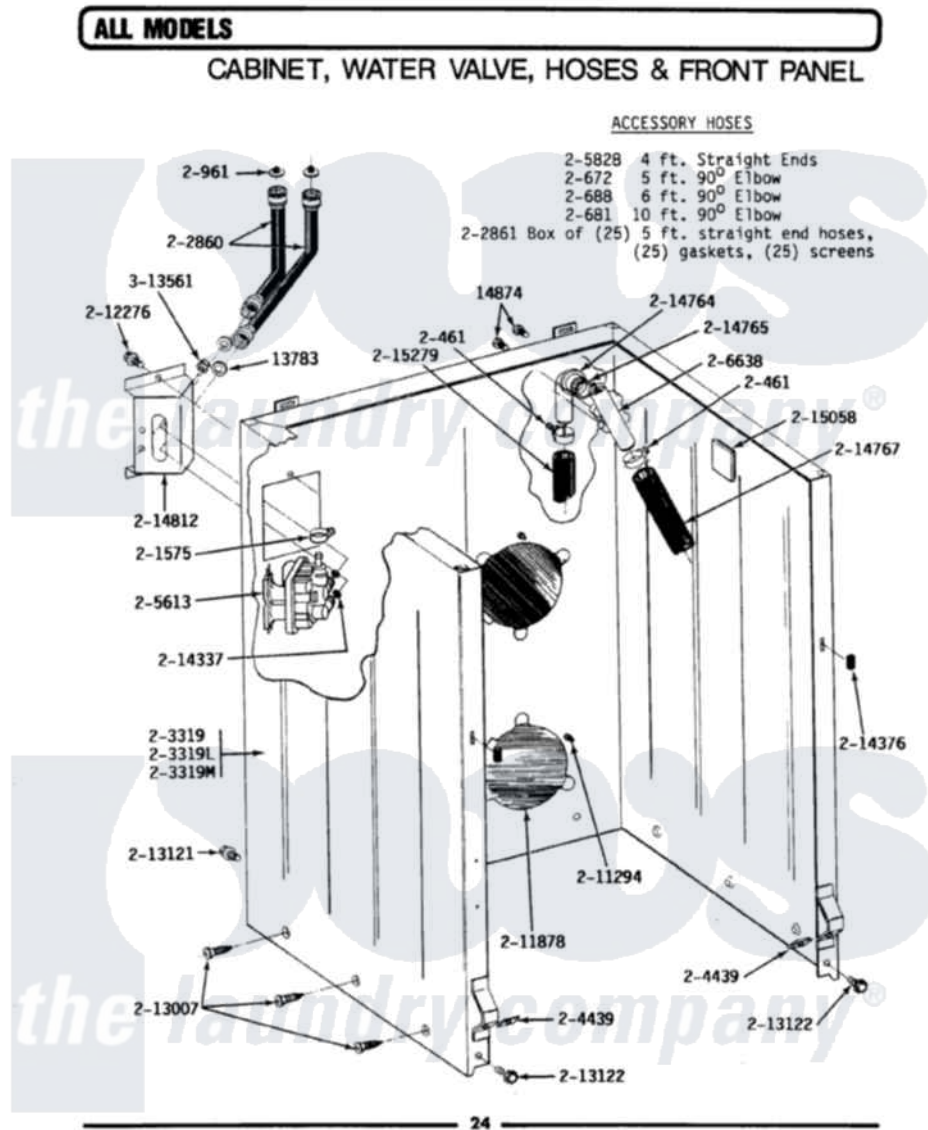

# Maytag A112 03 - CABINET, WATER VALVE, HOSES & FRNT PANEL

Maytag Residential Maytag A112 Washer Parts Diagram 03 - CABINET, WATER VALVE, HOSES & FRNT PANEL

Click on the part number to view part

Item	Original Part Number	Replaced By	Status	Part Description
1	<a href="#">Y013783</a>			Washer, Inlet Hose
2	<a href="#">Y014874</a>			Screw, Idler Arm And Sleeve
3	200461	<a href="#">285655</a>		Clamp, Hose
4	200672	<a href="#">76314</a>		Hose, Inlet 6 Ft. Hose With Elbow
5	200681	<a href="#">21001467</a>		Hose- 10'
6	200688	<a href="#">76314</a>		Hose, Inlet 6 Ft. Hose With Elbow
NI	<a href="#">Y200832</a>			Capacitor
8	200961	<a href="#">12001413</a>		Strainer And Washer Kit
9	<a href="#">201575</a>			Clamp, Hose
10	<a href="#">202860</a>			Inlet Hose Assembly
11	202861	<a href="#">202860</a>		Inlet Hose Assembly
NI	<a href="#">203237</a>			No.17 Wire With Terminal
13	203319	<a href="#">22203319</a>		Cabinet
15	<a href="#">204439</a>			Screw And Fstner Assembly