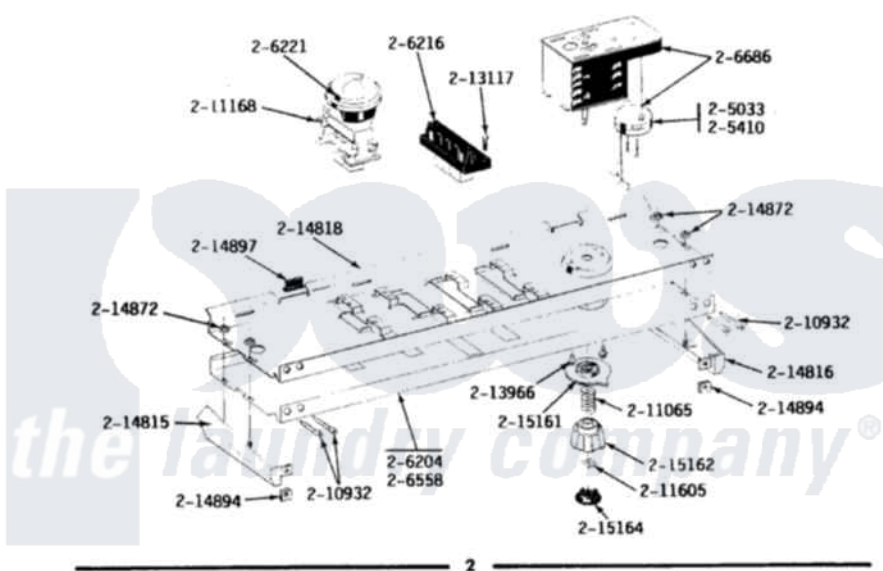

Maytag A112 05 - CONTROL PANEL (A112)

MODEL A112 CONTROL PANEL

SERIES 02

A112

2-15211
Button for the
2-6216 switch

2-15212
Button for the
2-6221 switch
with vertical shafts

2-15213
Button for the
2-6221 switch
with horizontal shafts

Maytag [Residential Maytag A112 Washer Parts](#) Parts Diagram 05 - CONTROL PANEL (A112)
 Click on the part number to view part

Item	Original Part Number	Replaced By	Status	Part Description
1	205033	22205033		Motor- Tim
2	205410		Not Available	TIMER MOTOR 120-60
3	206204		Not Available	CONTROL PANEL
4	206216			Water Temperature Switch
5	206221		Not Available	WATER LEVEL SWITCH--- NA
6	206558		Not Available	CONTROL PANEL
7	206686			Timer
8	210932			Screw, No.8 X 9/16 Ctsk Note: Screw, Inlet Duct
9	211065			Spring, Index Wheel
10	211168	W10139210		Screw, 8-18 X 5/16
11	211605			Bezel, Timer Dial
12	213117	67006908		Screw, Ice Rack
13	213966	3400014		Screw
14	214815			End Cap F/Control Panel-LH
15	214816			End Cap F/Control Panel-RH

16	214818		Back Up Plate
17	214872		Palnut, End Cap Note: Nut, Lamp Holder
18	214894		Fastener, End Cap
19	214897		Pad, Control Panel
20	215161	22001571	Bezel, Timer Dial
21	215162		Timer Knob
22	215164	Not Available	CAP FOR KNOB