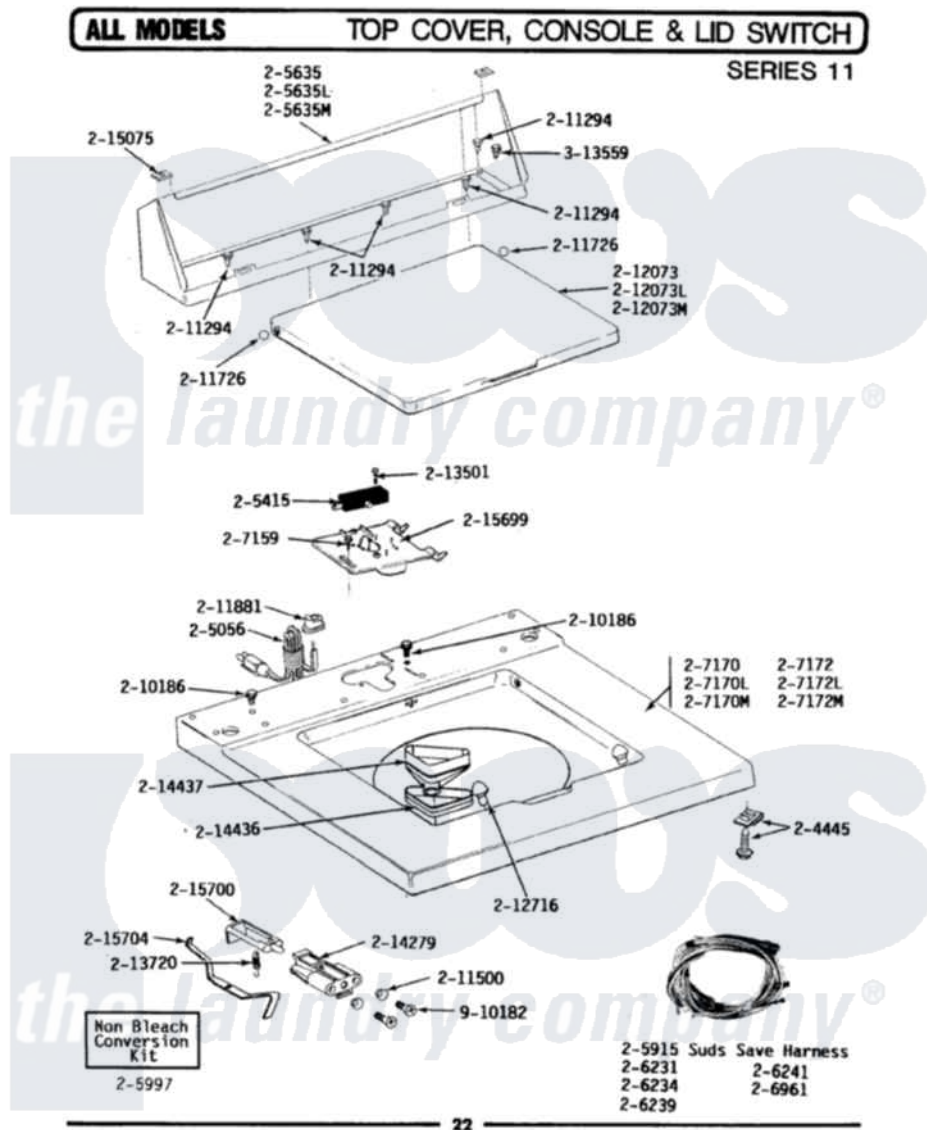

# Maytag A112 08 - TOP COVER, CONSOLE & LID SWITCH (SER 11)

Maytag Residential Maytag A112 Washer Parts Parts Diagram 08 - TOP COVER, CONSOLE & LID SWITCH (SER 11)  
 Click on the part number to view part

Item	Original Part Number	Replaced By	Status	Part Description
NI	<a href="#">Y201808</a>			Converter
2	<a href="#">204445</a>			Screw And Fastener Assembly
NI	<a href="#">204968</a>			Plunger And Bracket Assembly--W
4	205056	<a href="#">204590</a>		Cord, Power
5	205415	<a href="#">279347</a>		Switch-Lid
6	<a href="#">205635</a>			Console
8	205915		Not Available	SUDS SAVE HARNESS
9	<a href="#">205997</a>			Non-Bleach Conversion Kit
10	206239		Not Available	WIRE HARNESS
11	207159	<a href="#">489355</a>		Screw, 8 X 1/2
12	<a href="#">207170</a>			Top Cover
14	<a href="#">207172</a>			Top Cover
17	210186	<a href="#">3370225</a>		Screw
18	211294	<a href="#">90767</a>		Screw, 8A X 3/8 HeX Washer Head Tapping
19	<a href="#">211500</a>			Washer, Bracket To Top Cover