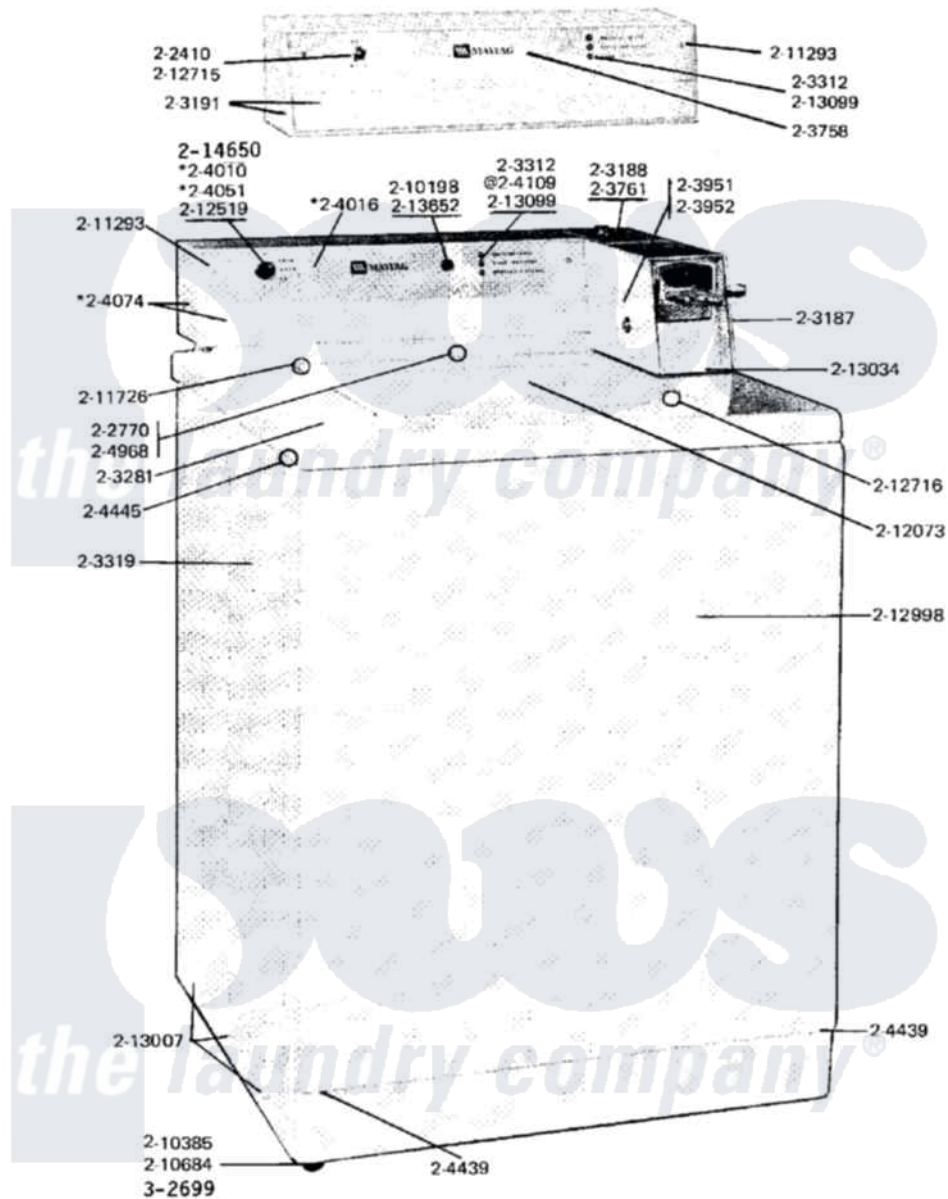

# Maytag A15CA 01 - FRONT VIEW

230-50 INFORMATION IS ON LAST PAGE

Maytag [Residential Maytag A15CA Washer Parts](#) Parts Diagram 01 - FRONT VIEW  
 Click on the part number to view part

Item	Original Part Number	Replaced By	Status	Part Description
001	NLA		Not Available	TEMPERATURE SWITCH
002	NLA		Not Available	OUTER CASE (WHT)
003	203188		Not Available	TIMER ACCESS DOOR (WHT)
004	NLA		Not Available	CONTROL COVER
005	NLA		Not Available	OUTER CASE (WHT)
006	NLA		Not Available	TOP COVER (WHT)
007	NLA		Not Available	OUTER CASE (WHT)
008	NLA		Not Available	3 BULB SIGNAL LIGHT (120-60)
009	NLA		Not Available	CABINET (WHT)
010	NLA		Not Available	CONTROL PANEL W/LENS
011	203761			DOOR, ACCESS (WHT)
012	NLA		Not Available	CONTROL CENTER (WHT)
013	NLA		Not Available	COIN BOX (WHT)
014	NLA		Not Available	SUPER SECURITY COIN BOX