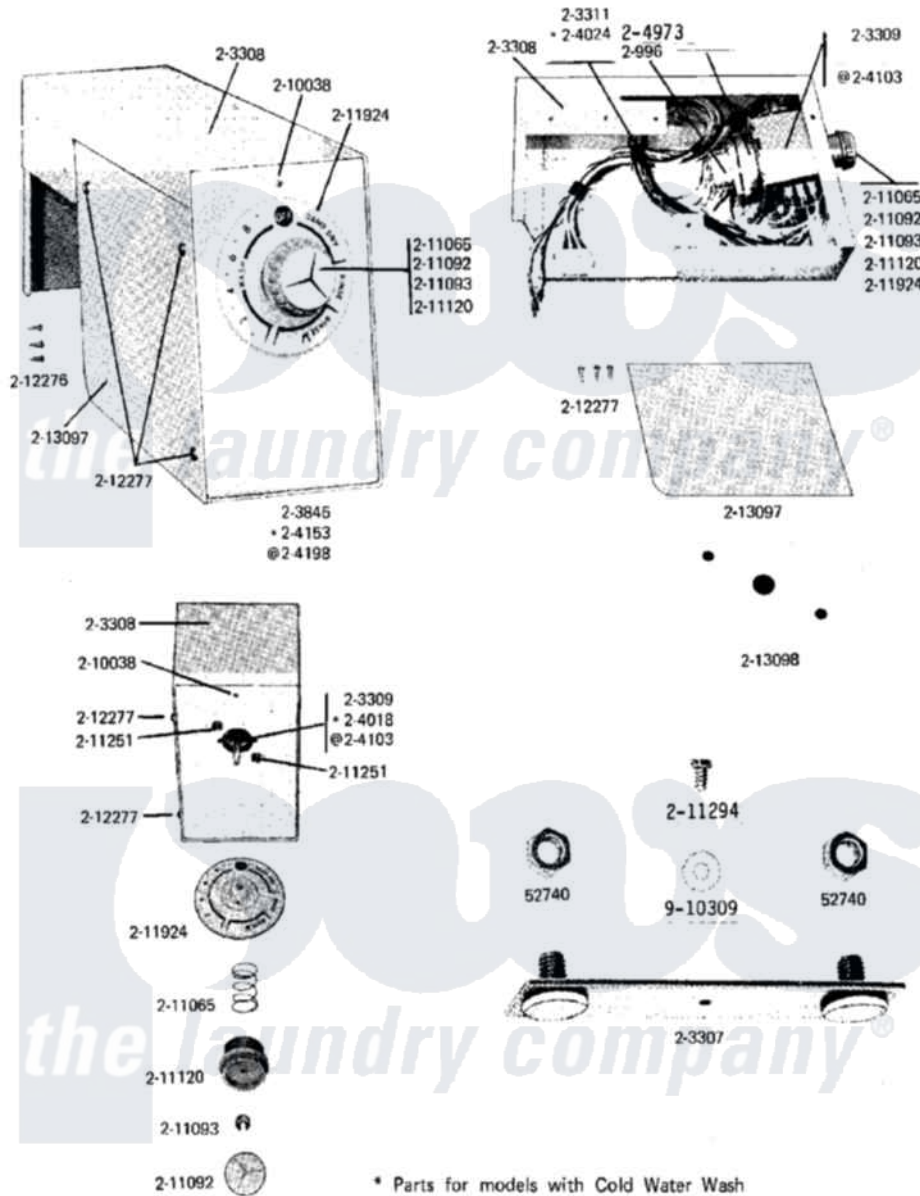

Maytag A15CA 02 - CA CONTROL CENTER

Maytag [Residential Maytag A15CA Washer Parts](#) Parts Diagram 02 - CA CONTROL CENTER

[Click on the part number to view part](#)

Item	Original Part Number	Replaced By	Status	Part Description
001	Y052740	62739		Nut, Lock
002	NLA		Not Available	TIMER MOTOR, A
003	NLA		Not Available	MTG. STRAP---NA
004	NLA		Not Available	OUTER CASE (WHT)
005	203309			Timer
006	NLA		Not Available	WIRE HARNESS (CA)
007	NLA		Not Available	HARNESS, COMMERCIAL BOX
008	NLA		Not Available	TIMER
009	NLA		Not Available	CONTROL CENTER W/GASKET
010	204973			Motor, Timer
011	NLA		Not Available	BUTTON MARKER
012	211065			Spring, Index Wheel
013	NLA		Not Available	CAP, KNOB
014	211093		Not Available	RETAINER
015	211120			Knob, Timer

016	211251			Screw, Transformer
017	211294	90767		Screw, 8A X 3/8 HeX Washer Head Tapping
018	NLA		Not Available	TIMER DIAL
019	212276	W10116760		Screw
020	212277			Screw, No.8 X 1/2 Inch
021	NLA		Not Available	ACCESS DOOR, TIMER
022	NLA		Not Available	GASKET UNDER CONTROL CENTER
023	NLA		Not Available	INSTRUCTION DECAL
024	910309			Washer, Mounting Strap