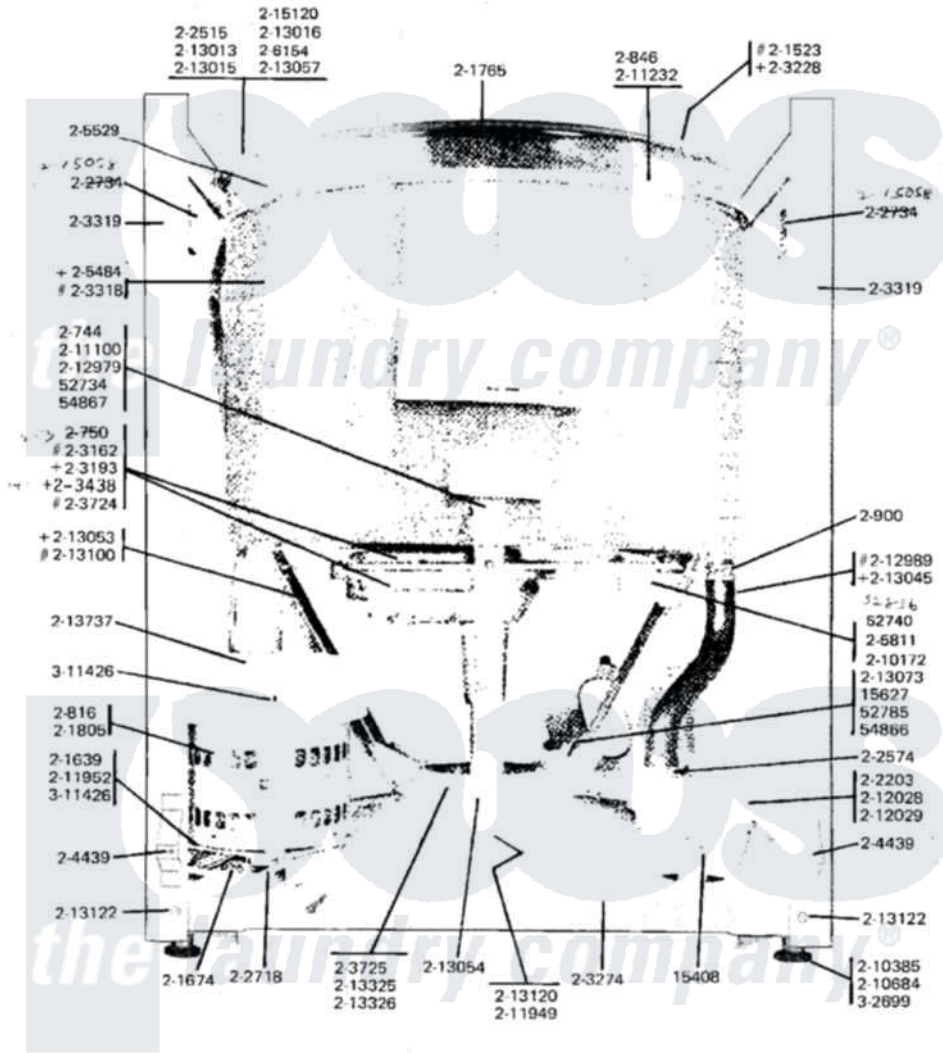

**MODEL A15 - A16**  
**FRONT PANEL REMOVED**

Copyright 1967 THE MAYTAG COMPANY • Newton, Iowa • Printed in U.S.A. (Revised 8-75)  
3484

Maytag Residential Maytag A15CA Washer Parts Parts Diagram 06 - FRONT PANEL REMOVED  
Click on the part number to view part

Item	Original Part Number	Replaced By	Status	Part Description
001	Y015408	<a href="#">22003235</a>		Screw, Bearing Insert
002	<a href="#">Y015627</a>			Screw- Hex
003	<a href="#">Y052734</a>			Nut, Carrage Bolts And Bracket
004	Y052740	<a href="#">62739</a>		Nut, Lock
005	<a href="#">Y052785</a>			Nut, Brace To Damper
006	NLA		Not Available	CAP SCREW (3/8-16 X 1)
007	<a href="#">Y053241</a>			Set Screw, Motor Pulley
008	Y054866	<a href="#">486009</a>		Lockwasher
009	<a href="#">Y054867</a>			Washer, Lock
010	<a href="#">Y055978</a>			Rubber Adhesive, 2 Oz Tube
011	<a href="#">Y055980</a>			Hi-Temp Adhesive, 2 Oz Tube
012	200461	<a href="#">285655</a>		Clamp, Hose
013	200744	<a href="#">W10175939</a>		Bolt
014	NLA		Not Available	GEAR CASE COVER ASSEMBLY
015	200816	<a href="#">6-2008160</a>		Pulley- MO