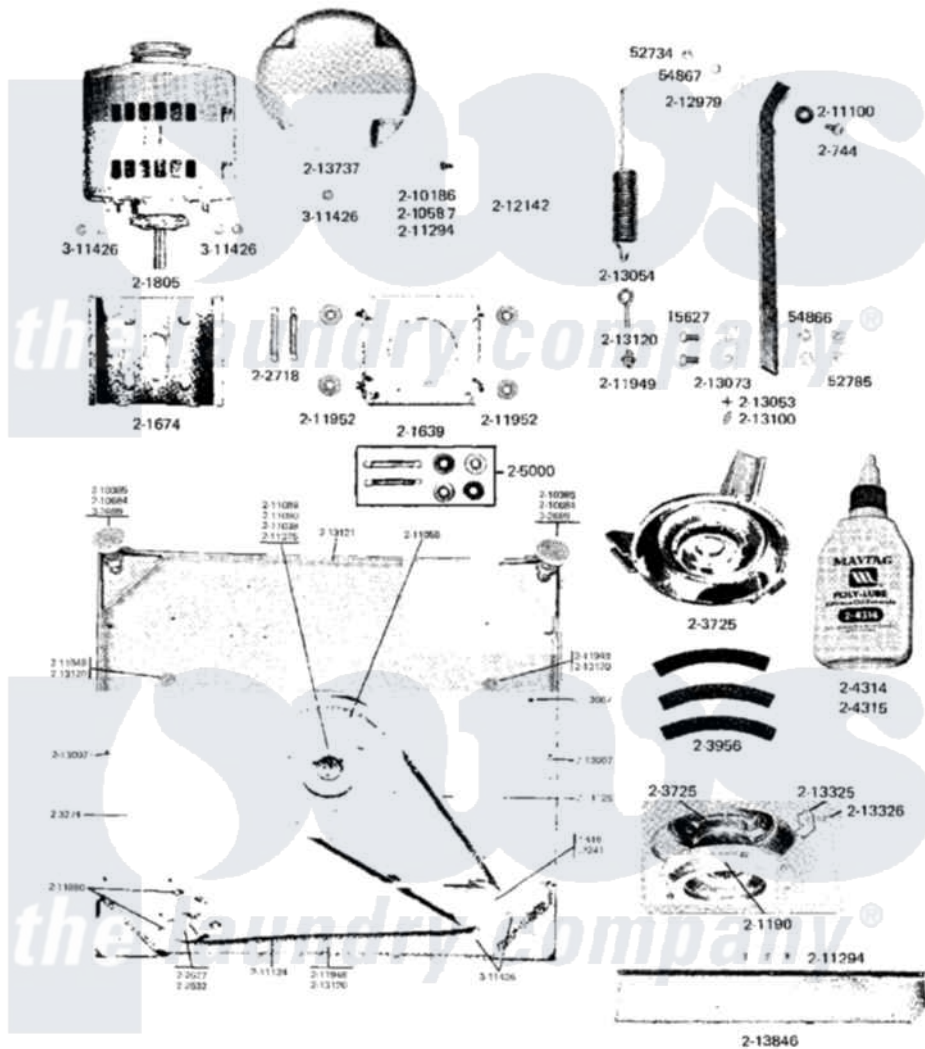

MODEL A15 - A16

MOTOR MOUNT, BASE FRAME & CENTERING SPRINGS

Copyright 1967 THE MAYTAG COMPANY • Newton, Iowa • Printed in U.S.A. (Revised 8-75)
3488

Maytag Residential Maytag A15CA Washer Parts Parts Diagram 07 - MOTOR MOUNT, BASE FRAME & CENTERING SPRS

Click on the part number to view part

Item	Original Part Number	Replaced By	Status	Part Description
001	Y015627			Screw- Hex
002	Y052734			Nut, Carrage Bolts And Bracket
003	Y052785			Nut, Brace To Damper
004	Y053241			Set Screw, Motor Pulley
005	Y054866	486009		Lockwasher
006	Y054867			Washer, Lock
007	Y055978			Rubber Adhesive, 2 Oz Tube
008	Y055980			Hi-Temp Adhesive, 2 Oz Tube
009	Y056016			Center Seal Grease
010	200744	W10175939		Bolt
011	200816	6-2008160		Pulley- MO
012	201190	6-2011900		Brake Asse
013	201639			Upper Motor Mount
014	201674		Not Available	LOWER MOTOR MOUNT--- NA