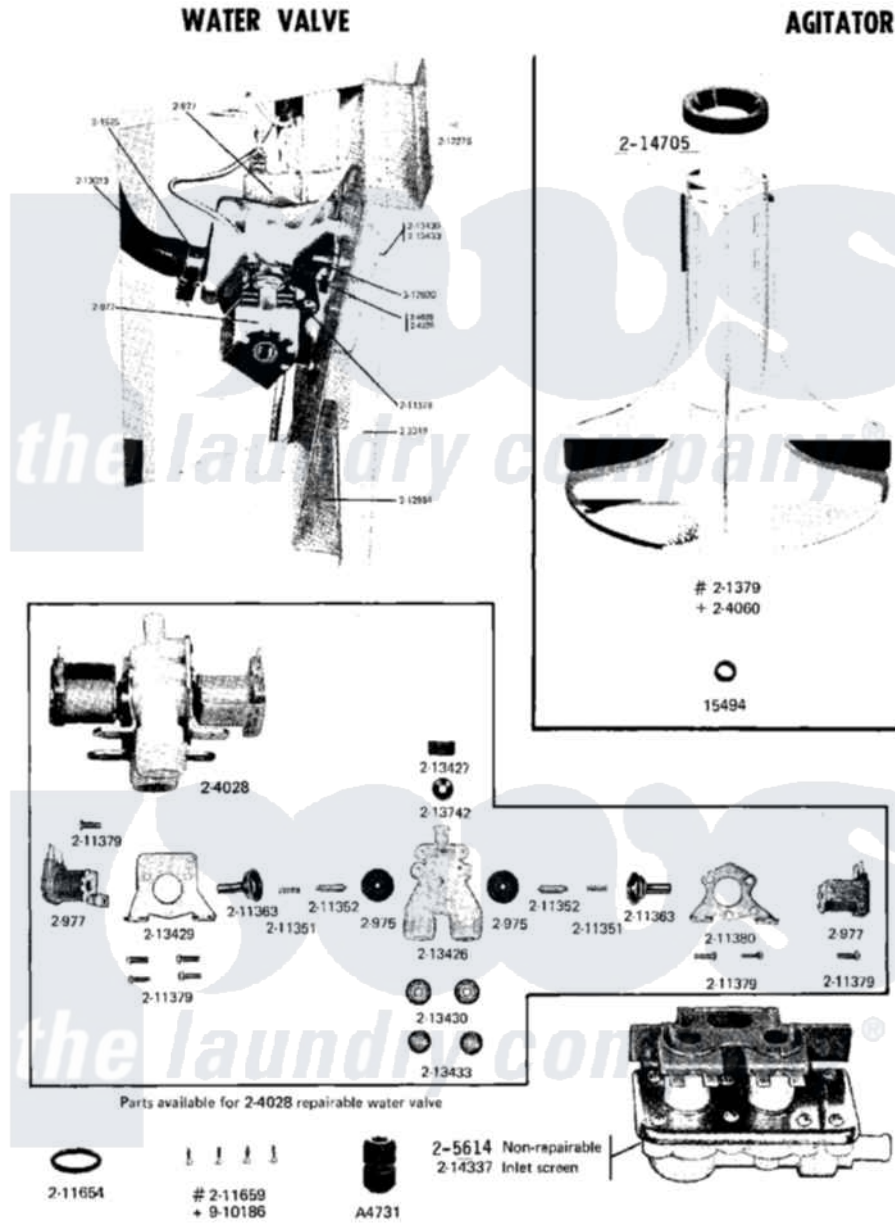

Maytag A15CA 10 - AGITATOR

Maytag [Residential Maytag A15CA Washer Parts](#) Parts Diagram 10 - AGITATOR
 Click on the part number to view part

Item	Original Part Number	Replaced By	Status	Part Description
001	NLA		Not Available	SPLINE, ORIGINAL AGITATOR
002	Y015494			Stop Ring-Agitator Shaft
003	201379		Not Available	AGITATOR - BLACK
004	NLA		Not Available	O RING SEAL
005	NLA		Not Available	SCREW (No.10-24 X 5/8 INCH)
006	NLA		Not Available	FASTENER CLIP
007	214705			Cap, Capacitor