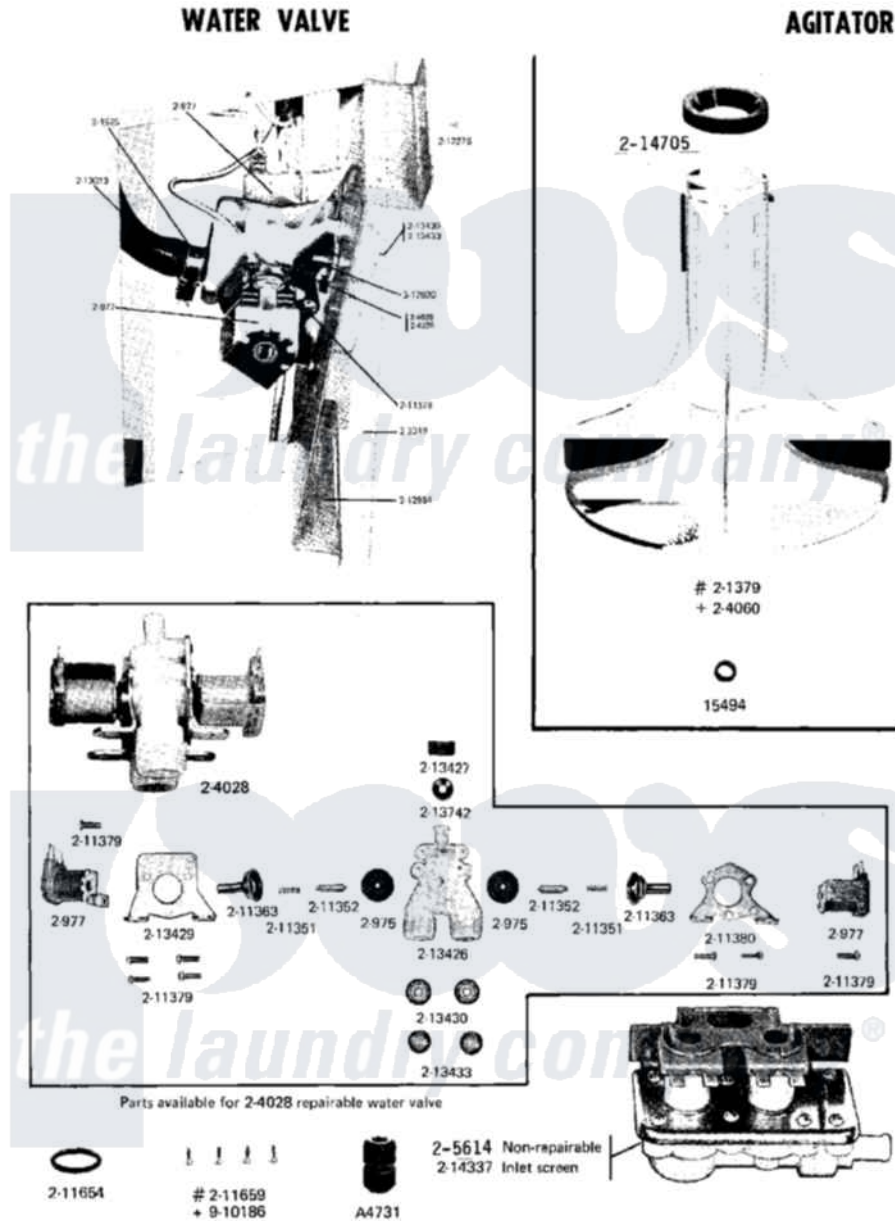

# Maytag A15CA 11 - WATER VALVE

Maytag Residential Maytag A15CA Washer Parts Parts Diagram 11 - WATER VALVE  
 Click on the part number to view part

Item	Original Part Number	Replaced By	Status	Part Description
001	200975		Not Available	DIAPHRAGM
002	<a href="#">200977</a>			Solenoid For Water Valve
003	<a href="#">201575</a>			Clamp, Hose
004	NLA		Not Available	CABINET (WHT)
005	205614	<a href="#">205613</a>		Water Valve
006	NLA		Not Available	VALVE KIT, NYLON (THERMOSTAT)
007	<a href="#">211351</a>			Spring For Plunger
008	NLA		Not Available	PLUNGER
009	211363		Not Available	SOLENOID GUIDE
010	NLA		Not Available	SCREW (No.8-18 X 5/8 INCH)
011	NLA		Not Available	BRACKET, VALVE
012	212276	<a href="#">W10116760</a>		Screw
013	NLA		Not Available	VALVE MOUNTING PLATE
014	<a href="#">213013</a>			Hose, Injector
015	NLA		Not Available	VALVE BODY
016	NLA		Not Available	DAM, VALVE BODY

017	NLA		Not Available	LARGE BRACKET, VALVE
018	NLA		Not Available	RESTRICTOR UNDER SCREEN
019	213433	<a href="#">96160</a>		Screen
020	NLA		Not Available	FLOW WASHER
021	214337	<a href="#">96160</a>		Screen
022	<a href="#">312620</a>			Screw, Sems