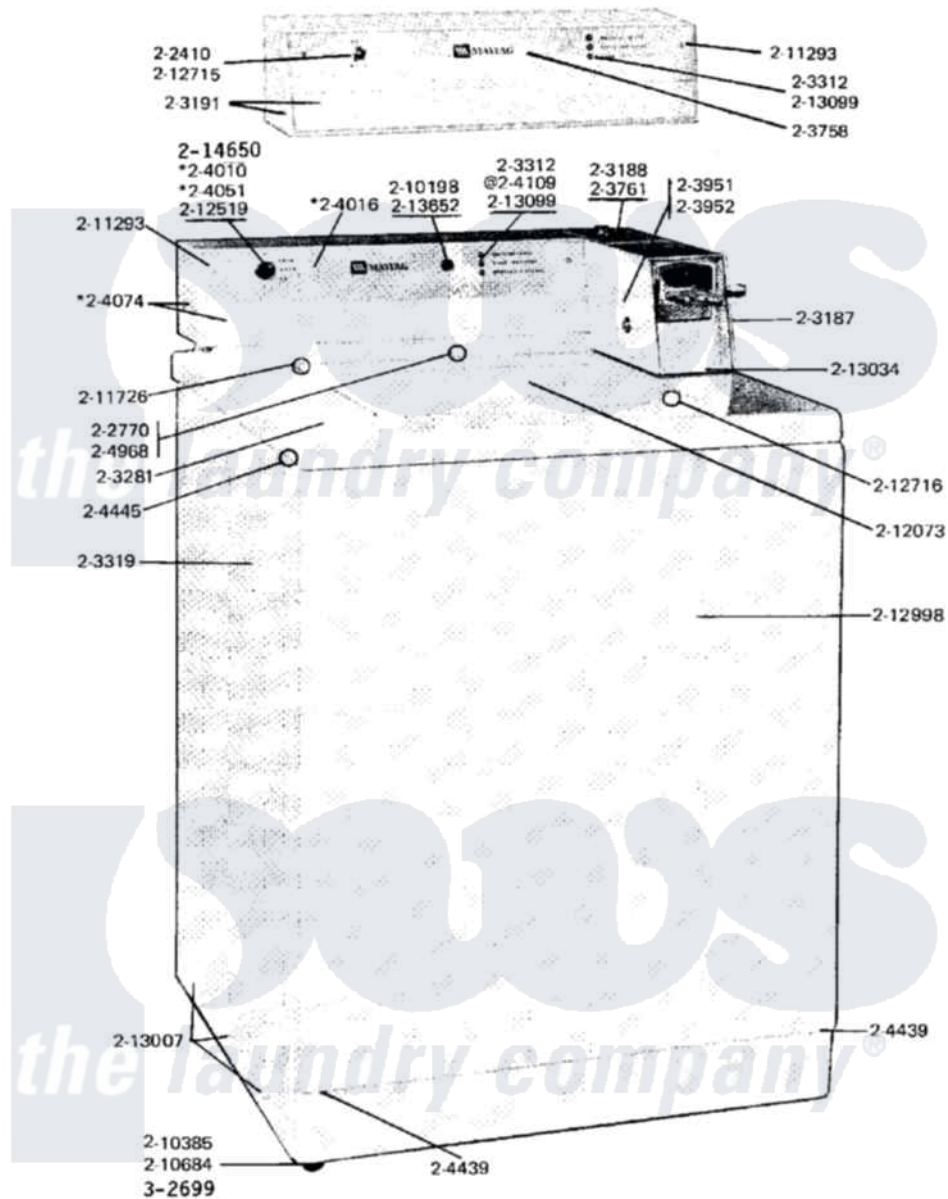

# Maytag A15CM 01 - FRONT VIEW

230-50 INFORMATION IS ON LAST PAGE

Maytag [Residential Maytag A15CM Washer Parts](#) Parts Diagram 01 - FRONT VIEW  
 Click on the part number to view part

Item	Original Part Number	Replaced By	Status	Part Description
001	NLA		Not Available	TEMPERATURE SWITCH
002	NLA		Not Available	OUTER CASE (WHT)
003	203188		Not Available	TIMER ACCESS DOOR (WHT)
004	NLA		Not Available	CONTROL COVER
005	NLA		Not Available	OUTER CASE (WHT)
006	NLA		Not Available	TOP COVER (WHT)
007	NLA		Not Available	OUTER CASE (WHT)
008	NLA		Not Available	3 BULB SIGNAL LIGHT (120-60)
009	NLA		Not Available	CABINET (WHT)
010	NLA		Not Available	CONTROL PANEL W/LENS
011	203761			DOOR, ACCESS (WHT)
012	NLA		Not Available	CONTROL CENTER (WHT)
013	NLA		Not Available	COIN BOX (WHT)
014	NLA		Not Available	SUPER SECURITY COIN BOX