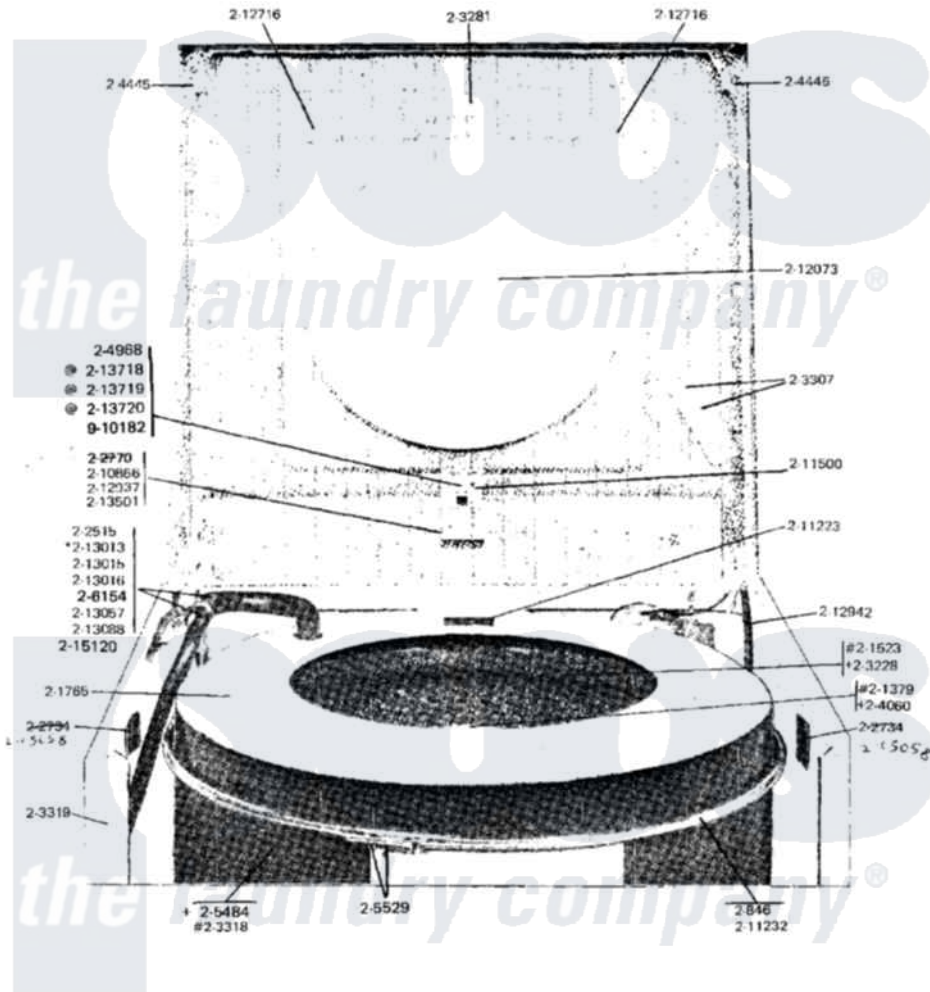

MODEL A15 - A16
TOP COVER UP

Copyright 1967 THE MAYTAG COMPANY • Newton, Iowa • Printed in U.S.A. (Revised 8-75)
3482

Maytag Residential Maytag A15CM Washer Parts Parts Diagram 05 - TOP COVER
Click on the part number to view part

Item	Original Part Number	Replaced By	Status	Part Description
001	NLA		Not Available	SCREW (No.6-32 X 3/8)
002	201379		Not Available	AGITATOR - BLACK
003	NLA		Not Available	INNER TUB
004	201765		Not Available	COVER, TUB
005	202515	596669		Clamp, Manifold
006	Y202734	215058		Pad, Cabinet Bumper
007	NLA		Not Available	TOP COVER (WHT)
008	NLA		Not Available	MTG. STRAP
009	203318		Not Available	OUTER TUB
010	NLA		Not Available	CABINET (WHT)
011	204445			Screw And Fastener Assembly
012	204968			Plunger And Bracket Assembly--W
013	205415	279347		Switch-Lid
014	205529			Nut And Bolt Kit For Tub Clam
015	206154			Injector Tube With Seal
016	210866			Nut, Twin Speed

017	211223		Bumper, Unbalance
018	211232		Seal, Tub Cover
019	211500		Washer, Bracket To Top Cover
020	211726		Hinge, Ball Lid
021	212073		LID (WHITE)
022	212716		Bumper, Lid
023	212937	Not Available	BARRIER, MOISTURE
024	212942	22001619	Tube, Water Level Switch
025	213013		Hose, Injector
026	213015		Nozzle, Injector
027	213016	216201	Nozzle
028	213057	22213057	Sleeve- In
029	213081		Cap, Dispenser
030	213088		Injector Hose
031	213501		Screw, No.6-20 X 1-1/8 Inch
032	213718		Plunger, Lid Switch
033	213719	Not Available	LEVER, UNBALANCE
034	213720		Spring, Lid Switch
035	215120		Seal For Injector Tube
036	Y310632	1163839	Screw
037	NLA	Not Available	EXTERNAL/INTERNAL LOCK WASHER
038	910182	25-7809	Screw, No.6-20 1/2 Flthd Torx